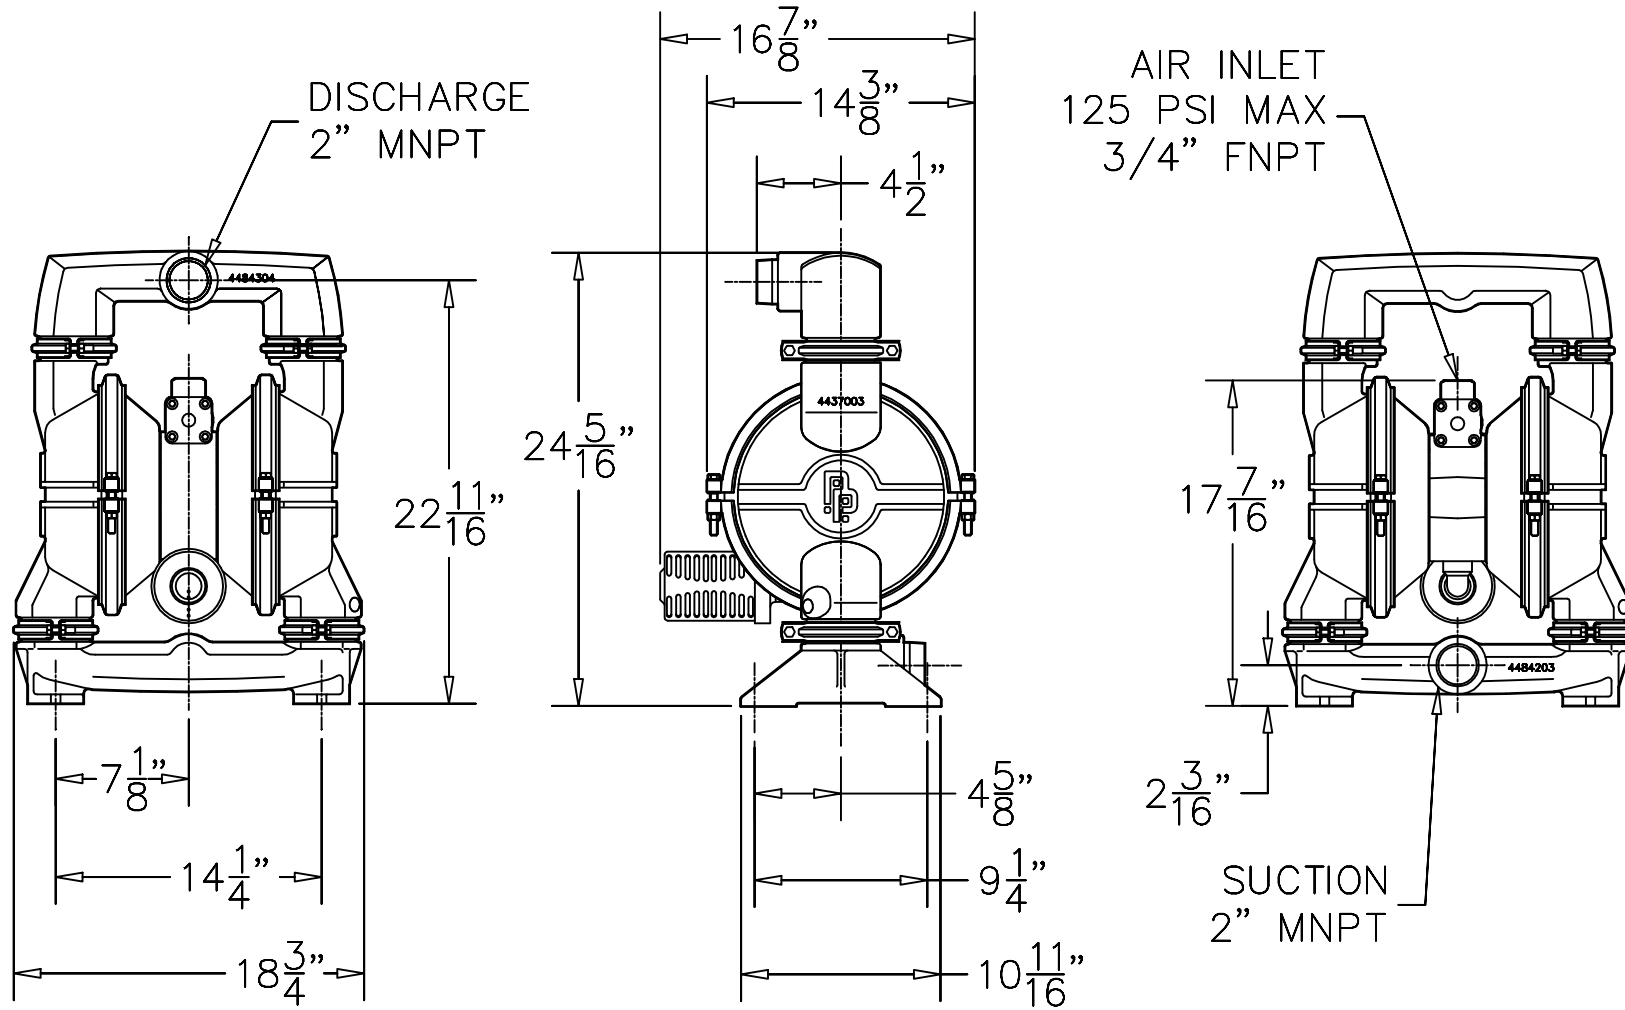

DESCRIPTION

2" AOD ALUMINUM - (NOT TEFLON)

REF. NO.

AOD2-A

DATE

11/27/00

REV.

A

NOTE: ALL DIMENSIONS HAVE BEEN ROUNDED TO THE NEAREST 1/16".

PRICE PUMP CO.

FACTORY FAX TRANSMITTAL DRAWING

#1 Pump Way P.O. Box Q  
Sonoma, CA 95476 (707) 938-8441  
707-FAX 938-0764