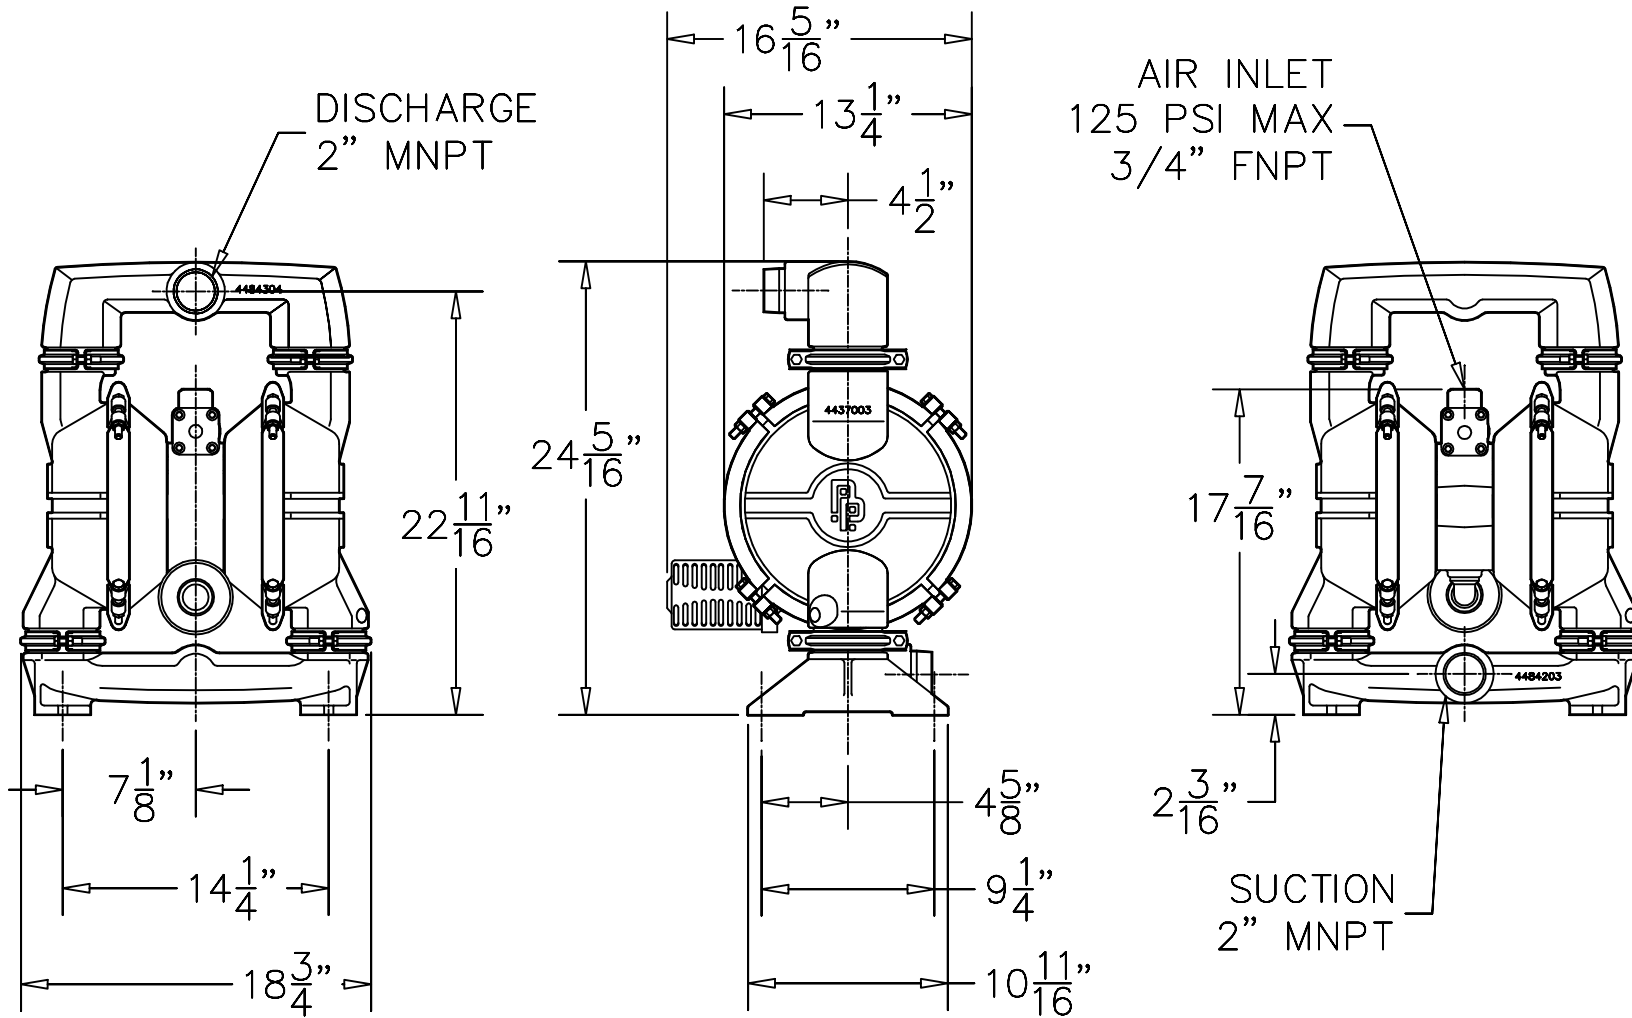

DESCRIPTION

2" AOD ALUMINUM - TEFLON

REF. NO.

AOD2-AT

DATE

11/27/00

REV.

A

NOTE: ALL DIMENSIONS HAVE BEEN ROUNDED TO THE NEAREST 1/16".

PRICE PUMP CO.

FACTORY FAX TRANSMITTAL DRAWING

#1 Pump Way P.O. Box Q
Sonoma, CA 95476 (707) 938-8441
707-FAX 938-0764