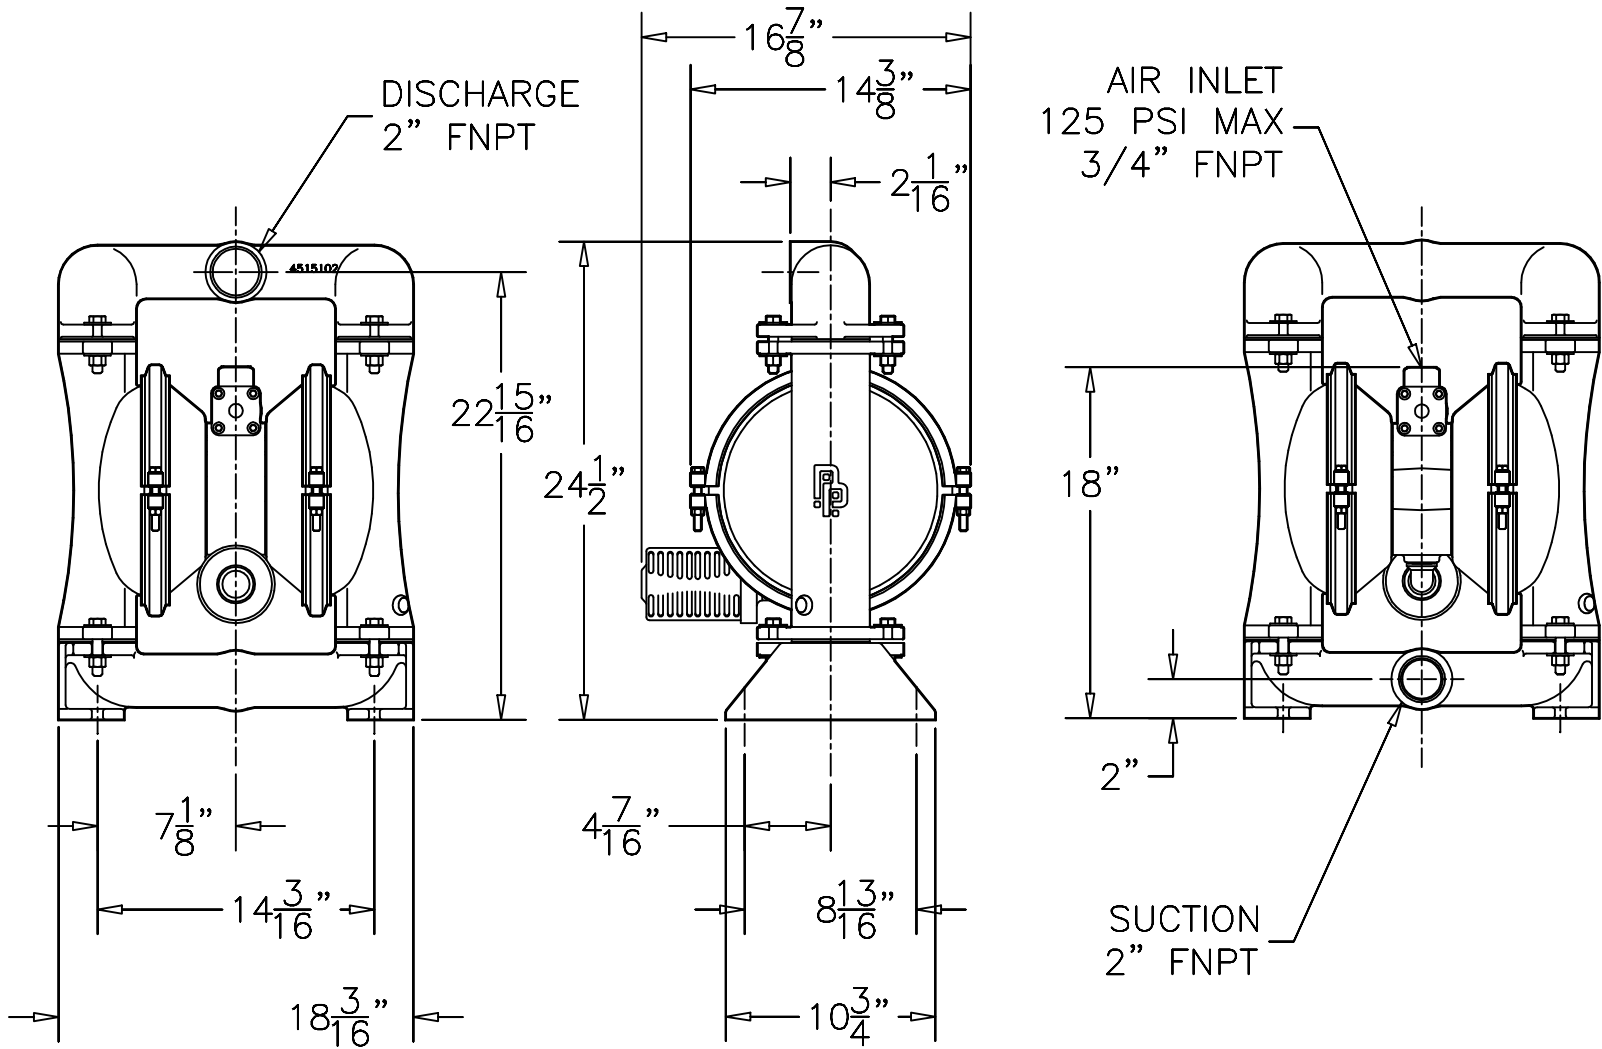

DESCRIPTION

2" AOD - CAST IRON - (NOT TEFLON)

REF. NO.

AOD2-C

DATE

11/28/00

REV.

A

NOTE: ALL DIMENSIONS HAVE BEEN ROUNDED TO THE NEAREST 1/16".

PRICE PUMP CO.

FACTORY FAX TRANSMITTAL DRAWING

#1 Pump Way P.O. Box Q
Sonoma, CA 95476 (707) 938-8441
707-FAX 938-0764