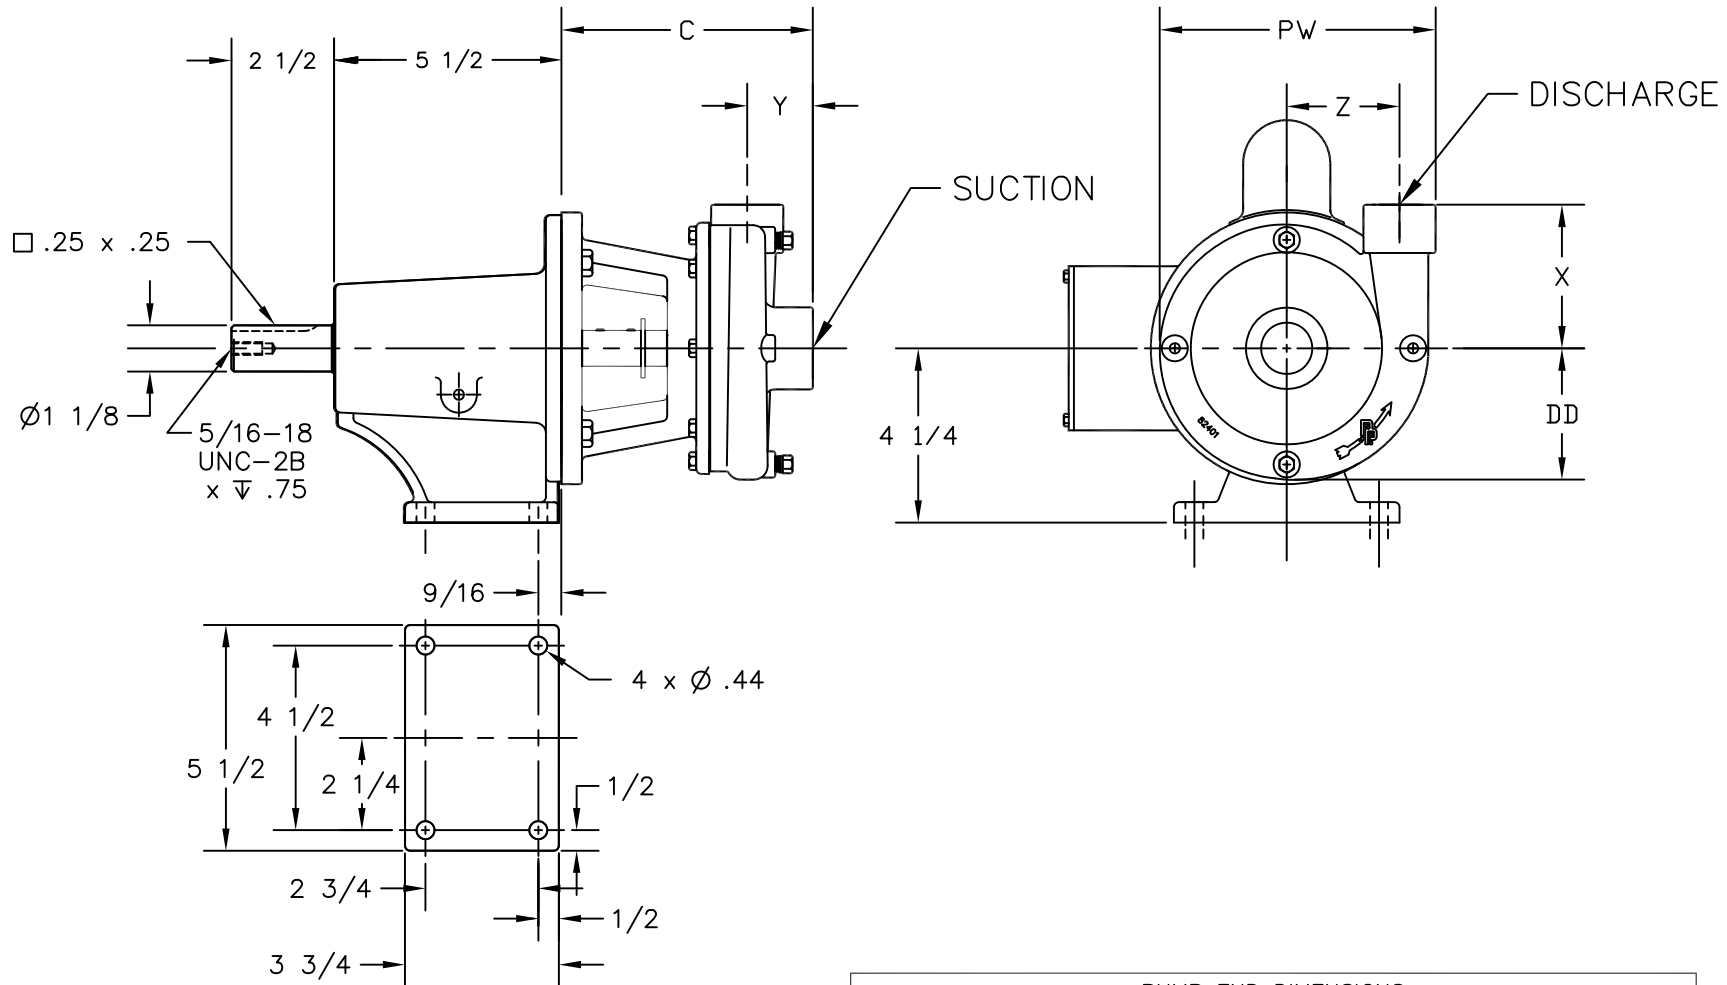

DESCRIPTION
CD100/150 AI/CIBF POWER FRAME

REF. NO.
O-CDPFBS

DATE
10/18/10

REV.
-

PRICE PUMP CO.

FACTORY FAX TRANSMITTAL DRAWING

#1 Pump Way P.O. Box Q
Sonoma, CA 95476 (707) 938-8441
707-FAX 938-0764

	PUMP END DIMENSIONS							
	C	DD	PW	X	Y	Z	SUNCTION	DISCHG
CD100	6 1/16	3 1/2	6 11/16	3 1/2	1 5/8	2 3/4	1 1/4	1"
CD150	6 13/16	3 13/16	7 15/16	3 13/16	2 1/8	3 1/16	2"	1 1/2"

NOTE: ALL DIMENSIONS HAVE BEEN ROUNDED TO THE NEAREST 1/16".