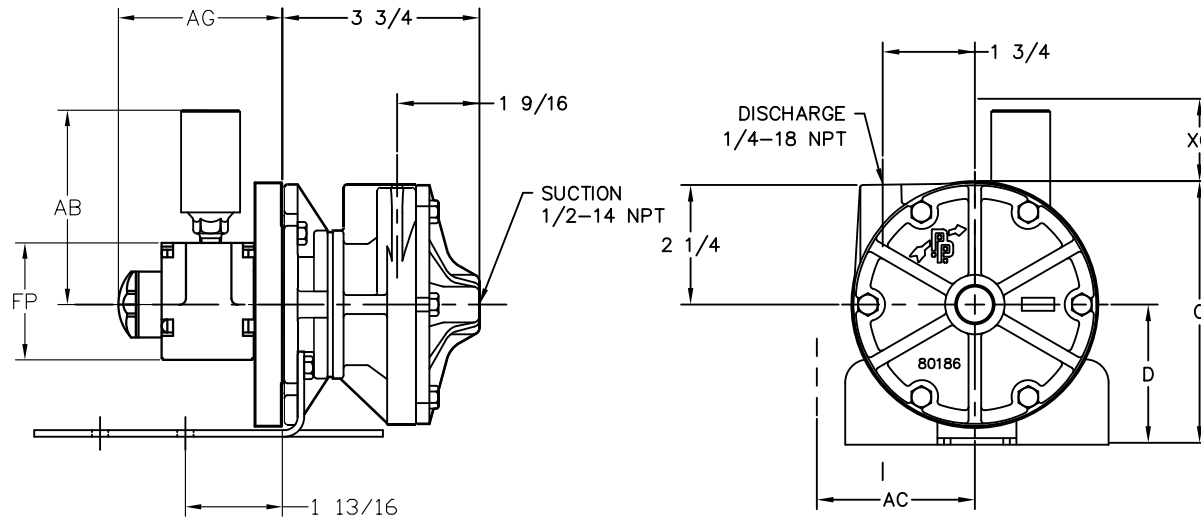

DESCRIPTION

LT25 AB/SS CLOSE COUPLED AIR MOTOR PUMP ASSEMBLY

REF. NO.

O-LT25AIR

DATE

5/9/06

REV.

—

MODEL NO.	MOTOR END DIMENSIONS		
	AG	FP	AB
1AM-NCW-14	3 1/8	2 3/16"	3 11/16

NOTES:

1. MOTOR DIMENSIONS WILL VARY BY MODEL AND MAKE, DIMENSIONS ARE TO BE USED FOR REFERENCE ONLY.
2. ALL DIMENSIONS HAVE BEEN ROUNDED TO THE NEAREST 1/16 INCH.