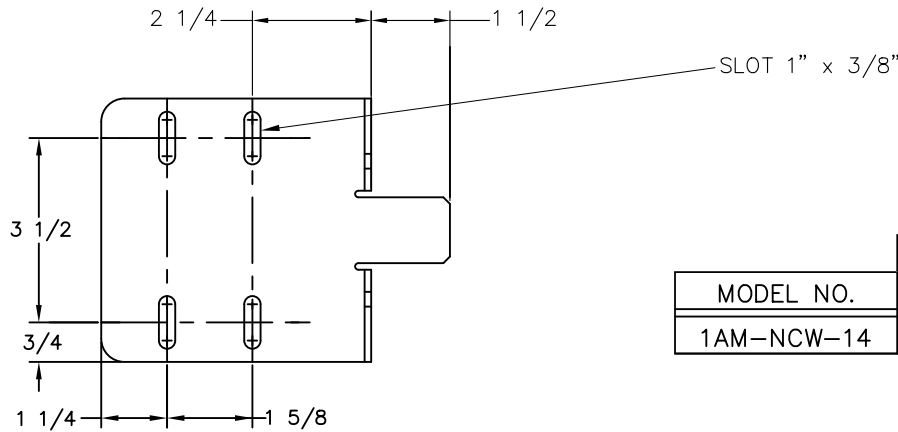

DESCRIPTION

LT25 AB/SS CLOSE COUPLED AIR MOTOR PUMP ASSEMBLY

REF. NO.

O-LT25AIR

DATE

5/9/06

REV.

—

MODEL NO.	MOTOR END DIMENSIONS		
	AG	FP	AB
1AM-NCW-14	3 1/8	2 3/16"	3 11/16

NOTES:

1. MOTOR DIMENSIONS WILL VARY BY MODEL AND MAKE, DIMENSIONS ARE TO BE USED FOR REFERENCE ONLY.
2. ALL DIMENSIONS HAVE BEEN ROUNDED TO THE NEAREST 1/16 INCH.