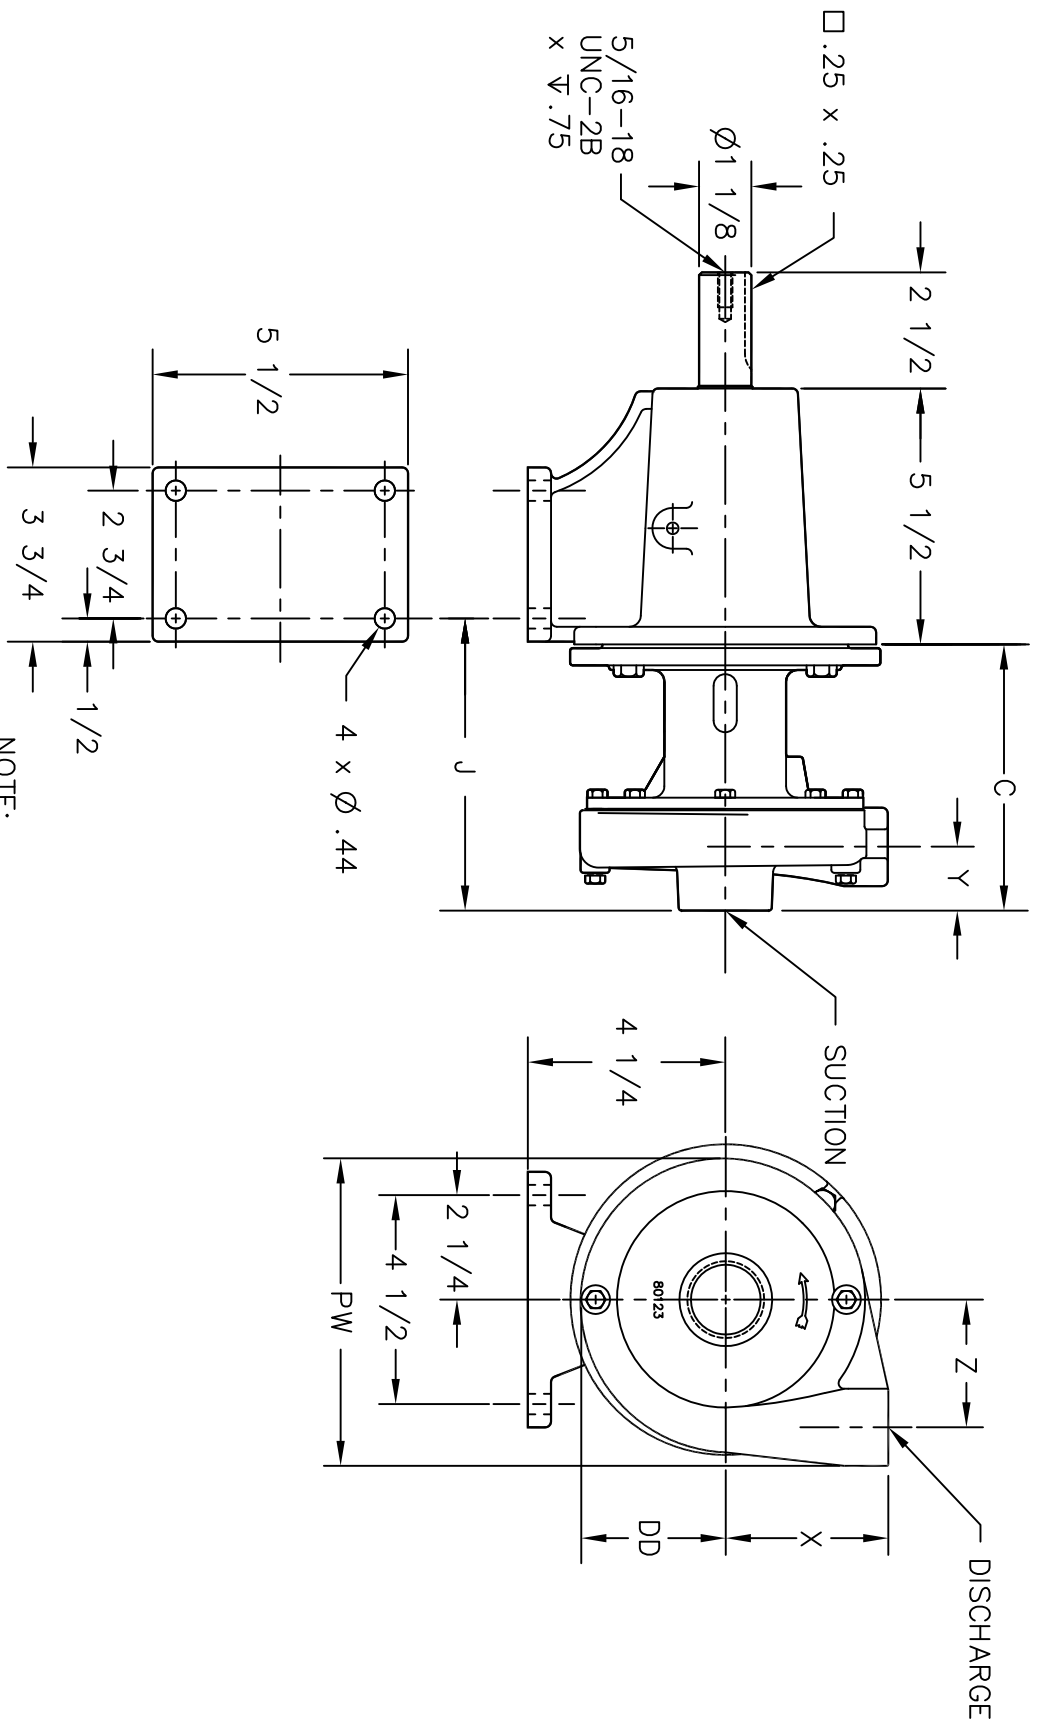

DESCRIPTION
 CD100/150 SS POWER FRAME ASSEMBLY

REF. NO.
 O-CDSSPF

DATE
 1/27/94

REV.
 B

NOTE:

ALL DIMENSIONS HAVE BEEN ROUNDED TO THE NEAREST $1/8$ ".

PUMP END DIMENSIONS

	C	DD	PW	X	Y	Z	J	SUCTION	DISCHG
CD100 SS	5 3/4	3 1/8	6 5/8	3 1/2	1 3/8	2 3/4	6 5/16	1 1/4	1"
CD150 SS	6 13/16	4 1/16	7 15/16	3 13/16	2 1/8	3 1/16	7 3/8	2"	1 1/2

19950206.0840

PRICE PUMP CO.

FACTORY FAX TRANSMITTAL DRAWING

#1 Pump Way P.O. Box Q
 Sonoma, CA 95476 (707) 938-8441
 707-FAX 938-0764