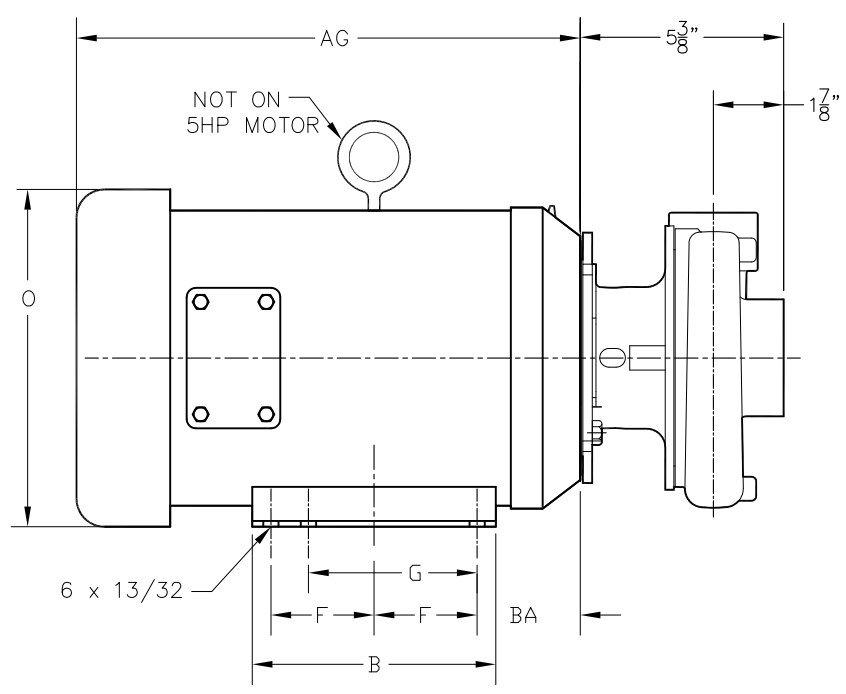

DESCRIPTION
CL150SS CLOSE COUPLED MOTOR PUMP ASSY W/ 184C MOTOR

REF. NO.
0-CLSSH-184C

DATE
10/13/14

REV.
A

FACTORY FAX TRANSMITTAL DRAWING

21775 Eighth Street East
Sonoma, CA 95476-0329
Phone: (707) 938-8441
FAX: (707) 938-0764

184C MOTOR END DIMENSIONS

HP	MOTOR	AG	AB	FP	O	D	BA	E	F	G	A	B
5	1655BA	13 1/2	6 7/8	8 1/2	8 5/8	4 1/2	2 7/8	3 3/4	2 3/4	4 1/2	8 5/8	6 1/2
7-1/2	3763BA	15										
10	3811BA	14 1/2	8	10	10 1/8	5 1/4	2 5/8	4 1/4	3 1/2	5 1/2	9 1/2	8
15	3843BA	15 1/2										

NOTE:
ALL DIMENSIONS HAVE BEEN ROUNDED TO THE NEAREST 1/8"