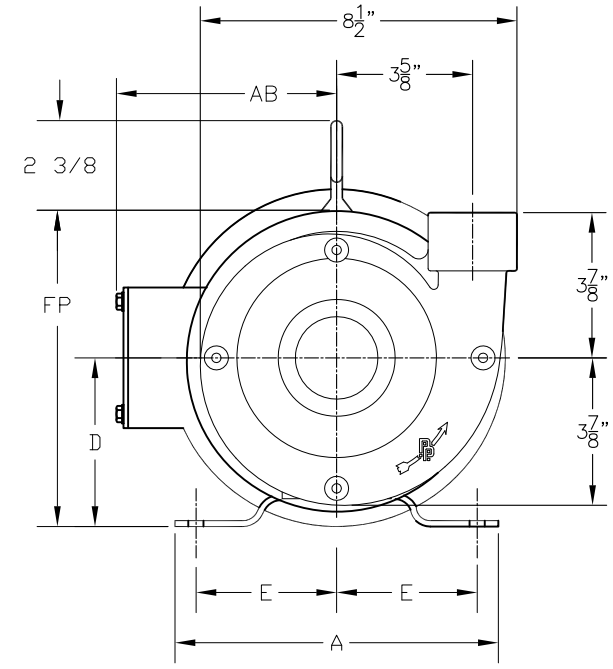

DESCRIPTION
CL150SS CLOSE COUPLED MOTOR PUMP ASSY W/ 184C MOTOR

REF. NO.
0-CLSSH-184C

DATE
10/13/14

REV.
A

FACTORY FAX TRANSMITTAL DRAWING

21775 Eighth Street East
Sonoma, CA 95476-0329
Phone: (707) 938-8441
FAX: (707) 938-0764

184C MOTOR END DIMENSIONS

HP	MOTOR	AG	AB	FP	O	D	BA	E	F	G	A	B
5	1655BA	13 1/2	6 7/8	8 1/2	8 5/8	4 1/2	2 7/8	3 3/4	2 3/4	4 1/2	8 5/8	6 1/2
7-1/2	3763BA	15										
10	3811BA	14 1/2	8	10	10 1/8	5 1/4	2 5/8	4 1/4	3 1/2	5 1/2	9 1/2	8
15	3843BA	15 1/2										

NOTE:
ALL DIMENSIONS HAVE BEEN ROUNDED TO THE NEAREST 1/8"