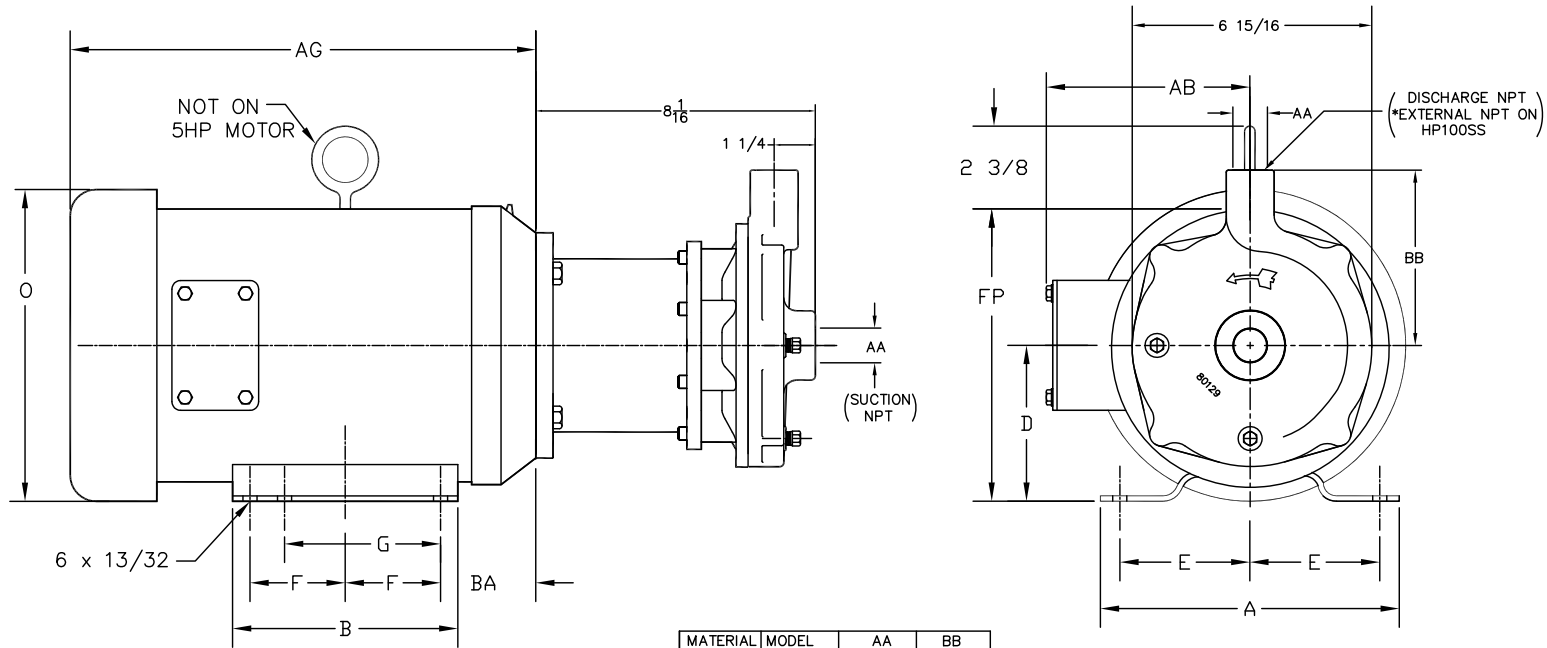

DESCRIPTION
 HP75/100SS MAGDRIVE PUMP ASSEMBLY W/ 184C MOTOR

REF. NO.
 O-HPMD-184C

DATE
 11/2/12

REV.
 -

PRICE PUMP CO.
 FACTORY FAX TRANSMITTAL DRAWING

MATERIAL	MODEL	AA	BB
SS	HP75SS	3/4	5 1/4
SS	HP100SS	1	5

		184C MOTOR END DIMENSIONS										
HP	MOTOR	AG	AB	FP	O	D	BA	E	F	G	A	B
5	1655BA	13 1/2	6 7/8	8 1/2	8 5/8	4 1/2	2 7/8	3 3/4	2 3/4	4 1/2	8 5/8	6 1/2

NOTE:
 ALL DIMENSIONS HAVE BEEN ROUNDED TO THE NEAREST 1/16".