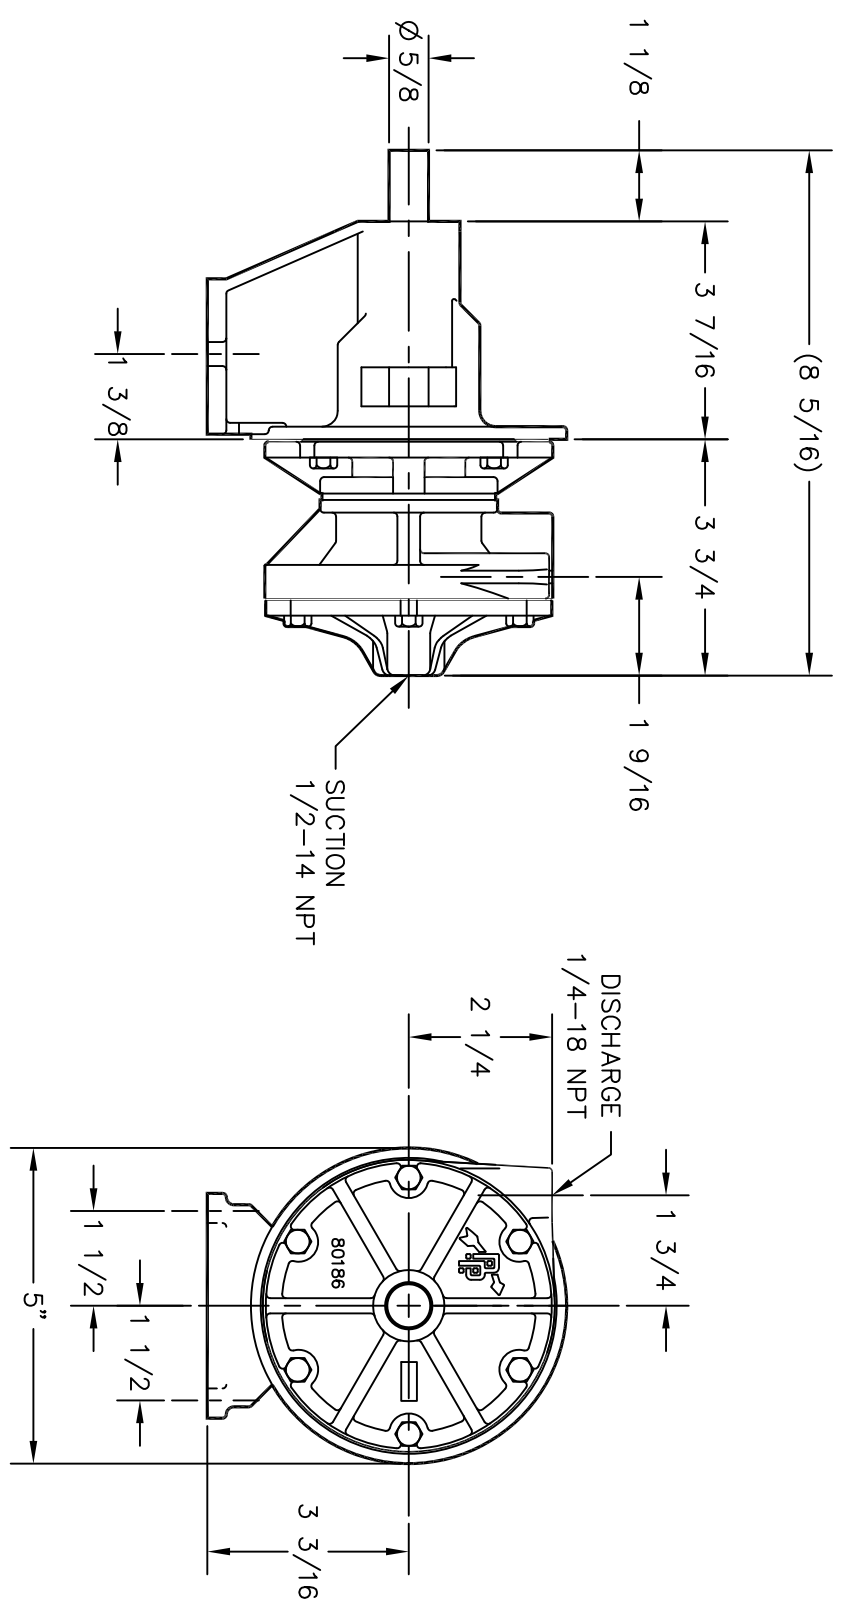

DESCRIPTION  
 LT25 SS/BR POWER FRAME ASSEMBLY

REF. NO. 0-LT25PF  
 DATE 10/04/93  
 REV. A

NOTE. ALL DIMENSIONS HAVE BEEN ROUNDED TO THE NEAREST 1/8 INCH.

19931004.1328

PRICE PUMP CO.

FACTORY FAX TRANSMITTAL DRAWING