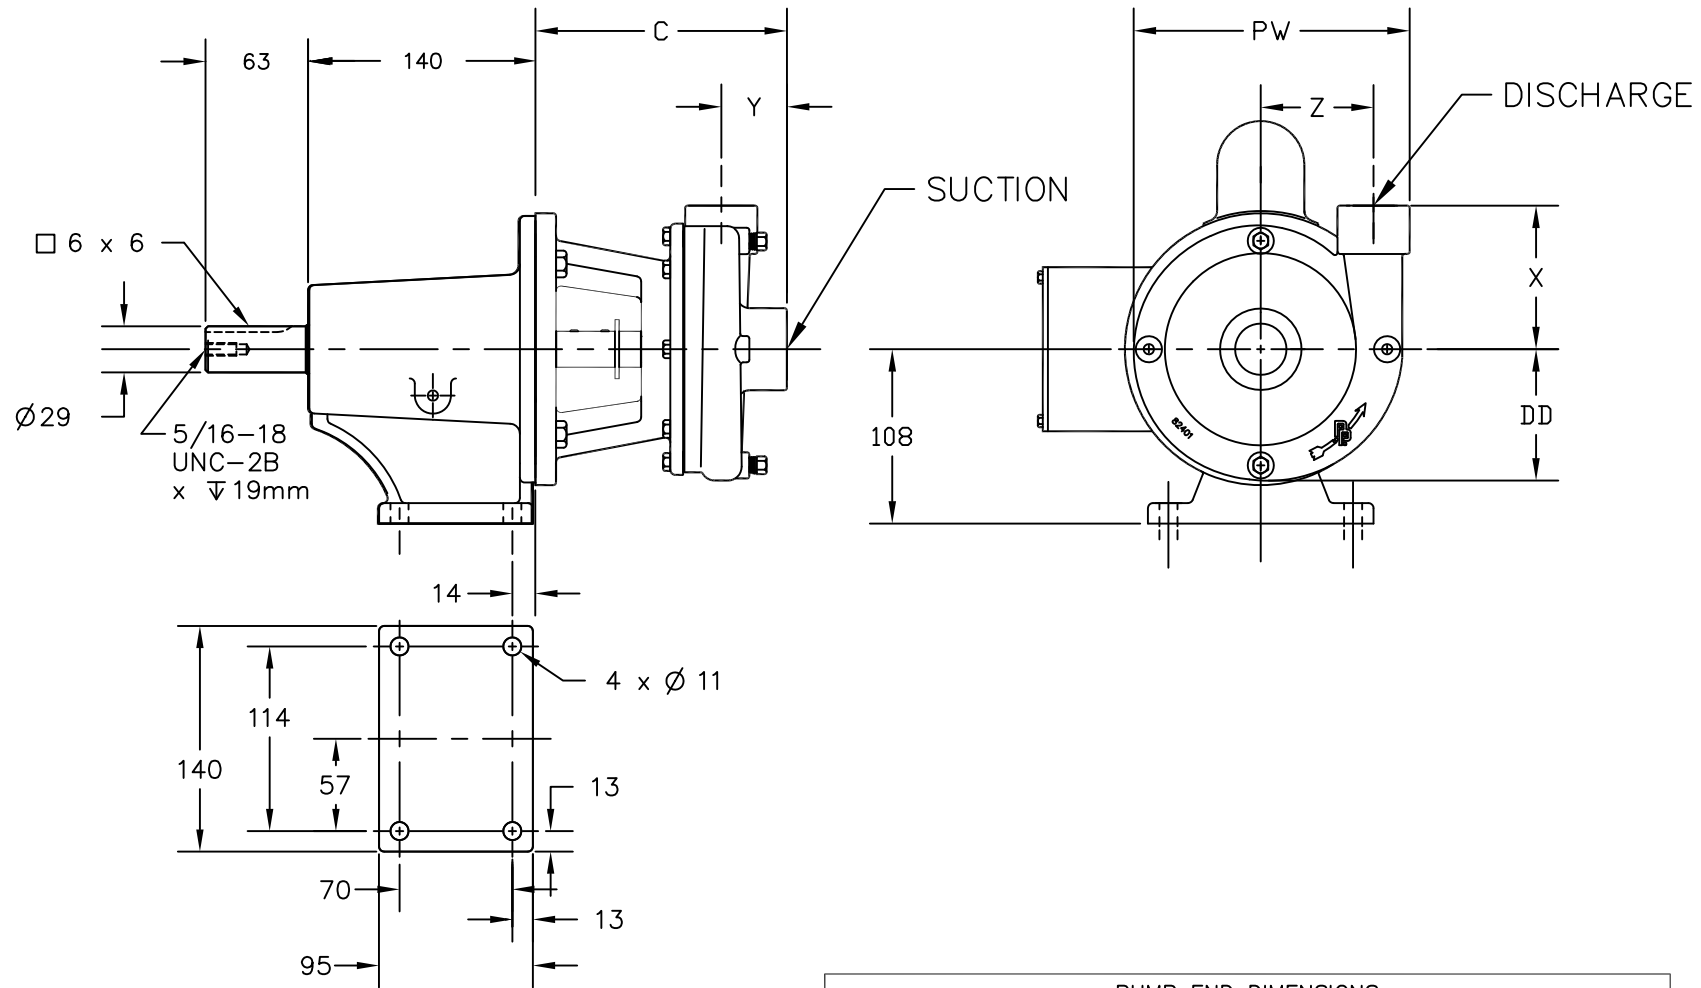

DESCRIPTION  
 CD100/150 AI/CIBF POWER FRAME (METRIC)

REF. NO.  
 M-CDPFBS

DATE  
 9/23/14

REV.  
 -

PRICE PUMP CO.

FACTORY FAX TRANSMITTAL DRAWING

21775 Eighth Street East  
 Sonoma, CA 95476 (707) 938-8441  
 707-FAX 938-0764

	PUMP END DIMENSIONS							
	C	DD	PW	X	Y	Z	SUCTION	DISCHG
CD100	154	89	170	89	41	70	1 1/4"	1"
CD150	173	97	202	97	54	78	2"	1 1/2"

NOTE: ALL DIMENSIONS ARE GIVEN IN MILLIMETERS ± 2mm.