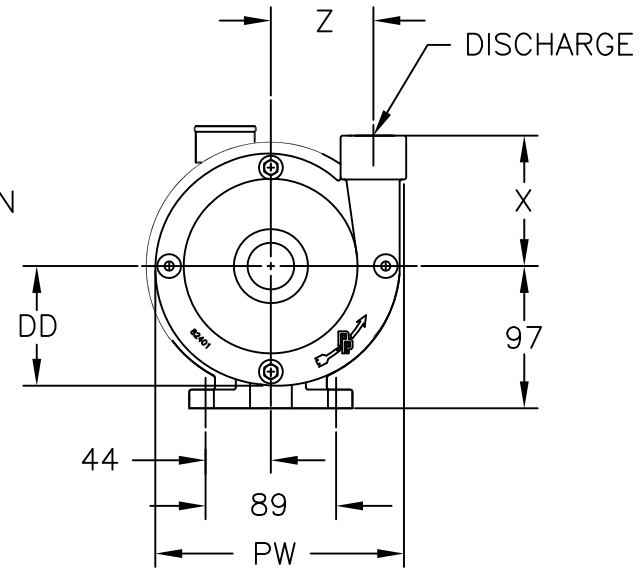

DESCRIPTION
 CD100/150 CI/BR CLOSE COUPLED AIR MOTOR PUMP ASSEMBLY (METRIC)

REF. NO.
 M-CDCIBRAIR

DATE
 9/23/14

REV.
 -

MODEL NO.	MOTOR END DIMENSIONS		
	AG	FP	AB
2AM-NCC-43A	95	102	95
4AM-NRV-50C	117	102	95
6AM-NRV-11A	173	127	52

NOTE:
 MOTOR DIMENSIONS WILL VARY BY MODEL AND MAKE,
 DIMENSIONS ARE TO BE USED FOR REFERENCE ONLY.

ALL DIMENSIONS ARE GIVEN IN MILLIMETERS \pm 2mm.

	PUMP END DIMENSIONS							PIPE THREADS IN INCH	
	C	DD	PW	X	Y	Z	J	SUCTION	DISCHG
CD100 CI	149	81	170	89	35	70	117	1 1/4"	1"
CD150 CI	173	103	202	97	54	78	143	2"	1 1/2"