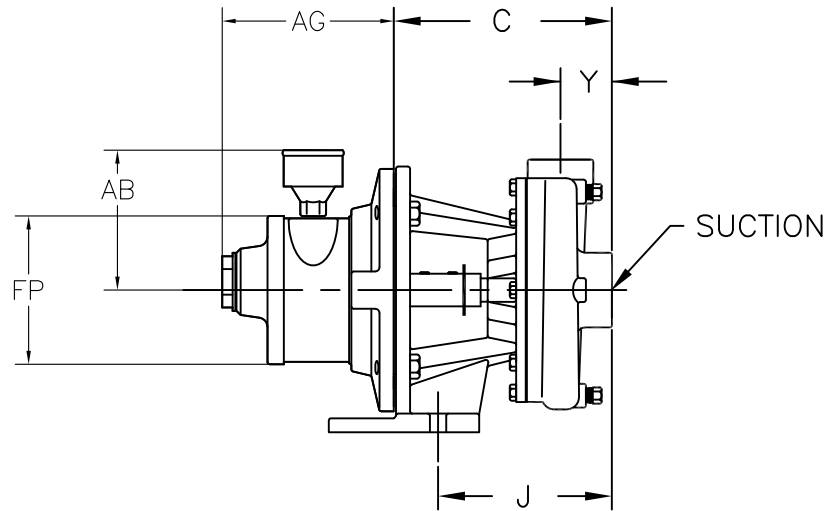

DESCRIPTION
 CD100/150 CI/BR CLOSE COUPLED AIR MOTOR PUMP ASSEMBLY (METRIC)

REF. NO.
 M-CDCIBRAIR

DATE
 9/23/14

REV.
 -

MODEL NO.	MOTOR END DIMENSIONS		
	AG	FP	AB
2AM-NCC-43A	95	102	95
4AM-NRV-50C	117	102	95
6AM-NRV-11A	173	127	52

NOTE:
 MOTOR DIMENSIONS WILL VARY BY MODEL AND MAKE,
 DIMENSIONS ARE TO BE USED FOR REFERENCE ONLY.

ALL DIMENSIONS ARE GIVEN IN MILLIMETERS \pm 2mm.

	PUMP END DIMENSIONS							PIPE THREADS IN INCH	
	C	DD	PW	X	Y	Z	J	SUCTION	DISCHG
CD100 CI	149	81	170	89	35	70	117	1 1/4"	1"
CD150 CI	173	103	202	97	54	78	143	2"	1 1/2"