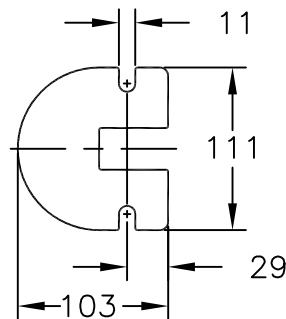

DESCRIPTION
 CD100/150 CI/BR CLOSE COUPLED AIR MOTOR PUMP ASSEMBLY (METRIC)

REF. NO.
 M-CDCIBRAIR

DATE
 9/23/14

REV.
 -

MODEL NO.	MOTOR END DIMENSIONS		
	AG	FP	AB
2AM-NCC-43A	95	102	95
4AM-NRV-50C	117	102	95
6AM-NRV-11A	173	127	52

NOTE:
 MOTOR DIMENSIONS WILL VARY BY MODEL AND MAKE,
 DIMENSIONS ARE TO BE USED FOR REFERENCE ONLY.

ALL DIMENSIONS ARE GIVEN IN MILLIMETERS \pm 2mm.

	PUMP END DIMENSIONS							PIPE THREADS IN INCH	
	C	DD	PW	X	Y	Z	J	SUCTION	DISCHG
CD100 CI	149	81	170	89	35	70	117	1 1/4"	1"
CD150 CI	173	103	202	97	54	78	143	2"	1 1/2"