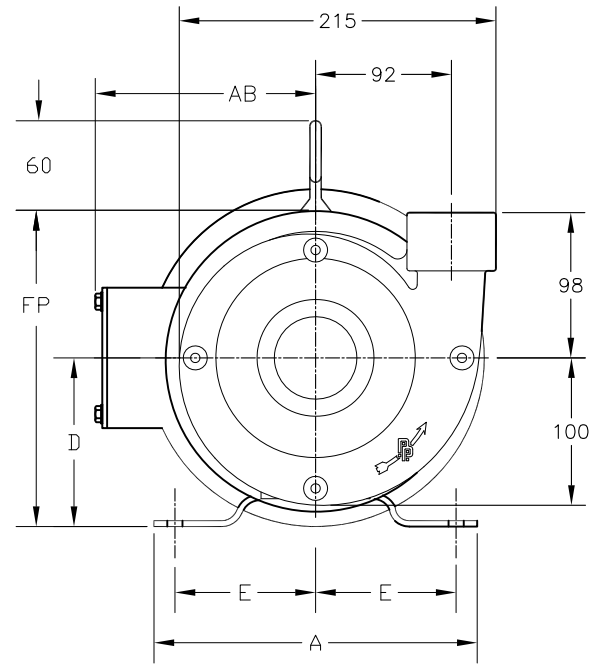

DESCRIPTION
CL150SS CLOSE COUPLED 184C MOTOR PUMP ASSY (METRIC)

REF. NO.
M-CLSSH-184C

DATE
9/24/14

REV.
—

PRICE PUMP CO.

FACTORY FAX TRANSMITTAL DRAWING

184C MOTOR END DIMENSIONS

HP	MOTOR	AG	AB	FP	O	D	BA	E	F	G	A	B
5	1655BA	343	175	216	219	114	73	95	70	114	219	165
7-1/2	3763BA	381										
10	3811BA	368	203	254	275	133	67	108	89	140	241	203