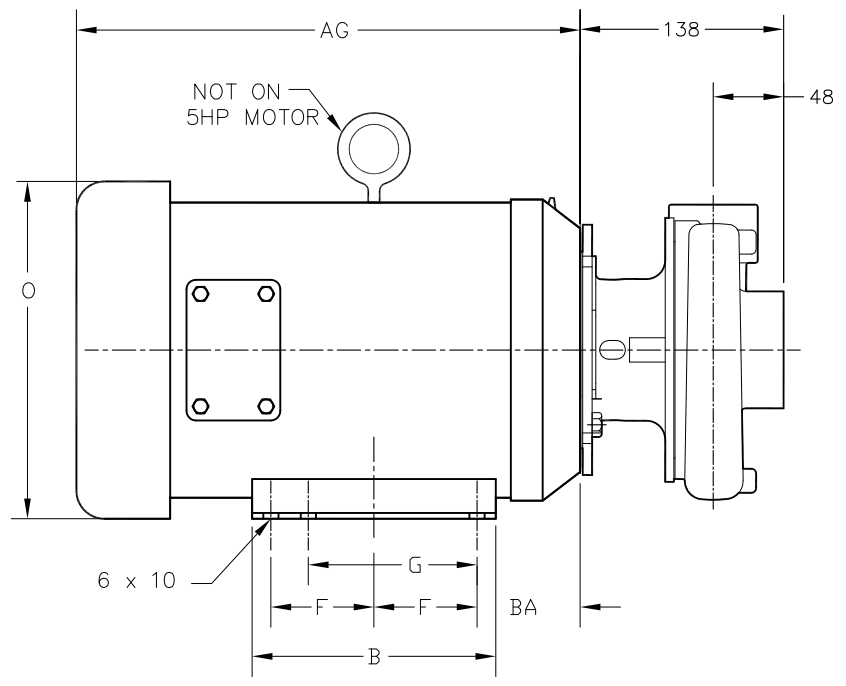

DESCRIPTION
CL150SS CLOSE COUPLED 184C MOTOR PUMP ASSY (METRIC)

REF. NO.
M-CLSSH-184C

DATE
9/24/14

REV.
—

PRICE PUMP CO.

FACTORY FAX TRANSMITTAL DRAWING

184C MOTOR END DIMENSIONS

HP	MOTOR	AG	AB	FP	O	D	BA	E	F	G	A	B
5	1655BA	343	175	216	219	114	73	95	70	114	219	165
7-1/2	3763BA	381										
10	3811BA	368	203	254	275	133	67	108	89	140	241	203