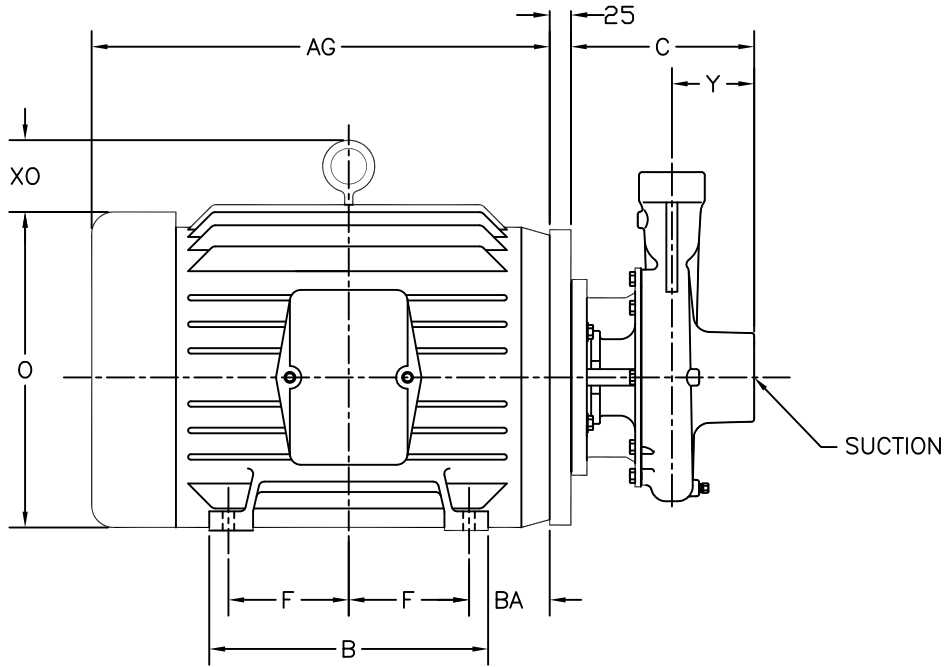

DESCRIPTION  
JB CLOSE COUPLED MOTOR PUMP ASSY W/ 284/286 JM (METRIC)

REF. NO.  
M-JB284

DATE  
12/24/14

REV.  
-

MOTOR END DIMENSIONS										
FRM	AG	AB	O	XO	D	BA	E	F	A	B
284JM	546	308	337	70	178	121	140	120	324	327
286JM								140		

NOTE:  
MOTOR DIMENSIONS WILL VARY BY MODEL AND MAKE,  
DIMENSIONS ARE TO BE USED FOR REFERENCE ONLY.

PUMP END DIMENSIONS							
	PW	DD	X	C	Y	DISCHARGE	SUCTION
JB100	254	127	191	197	79	1"NPT	1 1/2"NPT
JB150	254	127	191	210	90	1 1/2"NPT	2"NPT
JB200	287	144	238	213	95	2"NPT	3"NPT

NOTE: ALL DIMENSIONS ARE GIVEN IN MILLIMETERS,  $\pm 2$ MM.

PRICE PUMP CO.

FACTORY FAX TRANSMITTAL DRAWING

21775 Eighth Street East  
Sonoma, CA 95476 (707) 938-8441  
707-FAX 938-0764