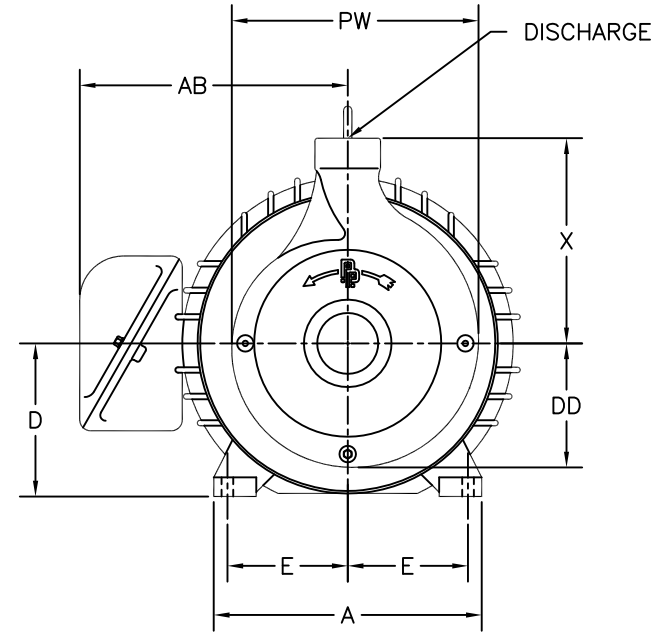

DESCRIPTION  
JB CLOSE COUPLED MOTOR PUMP ASSY W/ 284/286 JM (METRIC)

REF. NO.  
M-JB284

DATE  
12/24/14

REV.  
-

MOTOR END DIMENSIONS										
FRM	AG	AB	O	XO	D	BA	E	F	A	B
284JM	546	308	337	70	178	121	140	120	324	327
286JM								140		

NOTE:  
MOTOR DIMENSIONS WILL VARY BY MODEL AND MAKE,  
DIMENSIONS ARE TO BE USED FOR REFERENCE ONLY.

PUMP END DIMENSIONS							
	PW	DD	X	C	Y	DISCHARGE	SUCTION
JB100	254	127	191	197	79	1"NPT	1 1/2"NPT
JB150	254	127	191	210	90	1 1/2"NPT	2"NPT
JB200	287	144	238	213	95	2"NPT	3"NPT

NOTE: ALL DIMENSIONS ARE GIVEN IN MILLIMETERS,  $\pm 2$ MM.

PRICE PUMP CO.

FACTORY FAX TRANSMITTAL DRAWING

21775 Eighth Street East  
Sonoma, CA 95476 (707) 938-8441  
707-FAX 938-0764