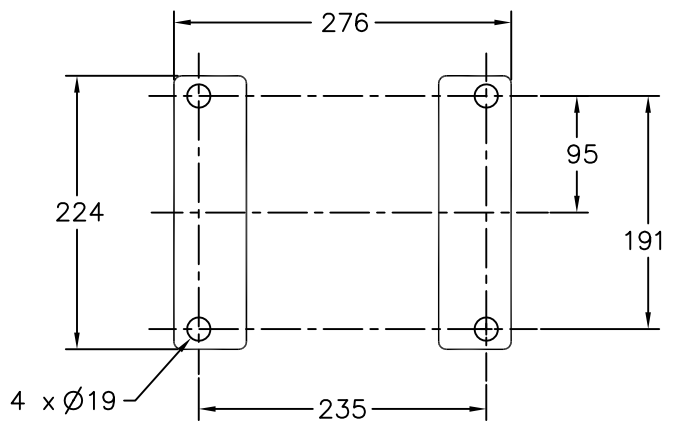

DESCRIPTION
 JB100/150/200 PUMP AND 0502 POWER FRAME ASSEMBLY (METRIC)

REF. NO.
 M-JBPF

DATE
 12/24/14

REV.
 -

	PUMP END DIMENSIONS		
	JB100	JB150	JB200
PW	254	254	287
DD	127	127	144
X	191	191	238
C	197	210	213
Y	79	90	95
Z	175	187	191
DISCHARGE	1"	1 1/2"	2"
SUCTION	1 1/2"	2"	3"

NOTE: ALL DIMENSIONS ARE GIVEN IN MILLIMETERS, ±2MM.

19920602.1559

PRICE PUMP CO.

FACTORY FAX TRANSMITTAL DRAWING

21775 Eighth Street East
 Sonoma, CA 95476 (707) 938-8441
 707-FAX 938-0764