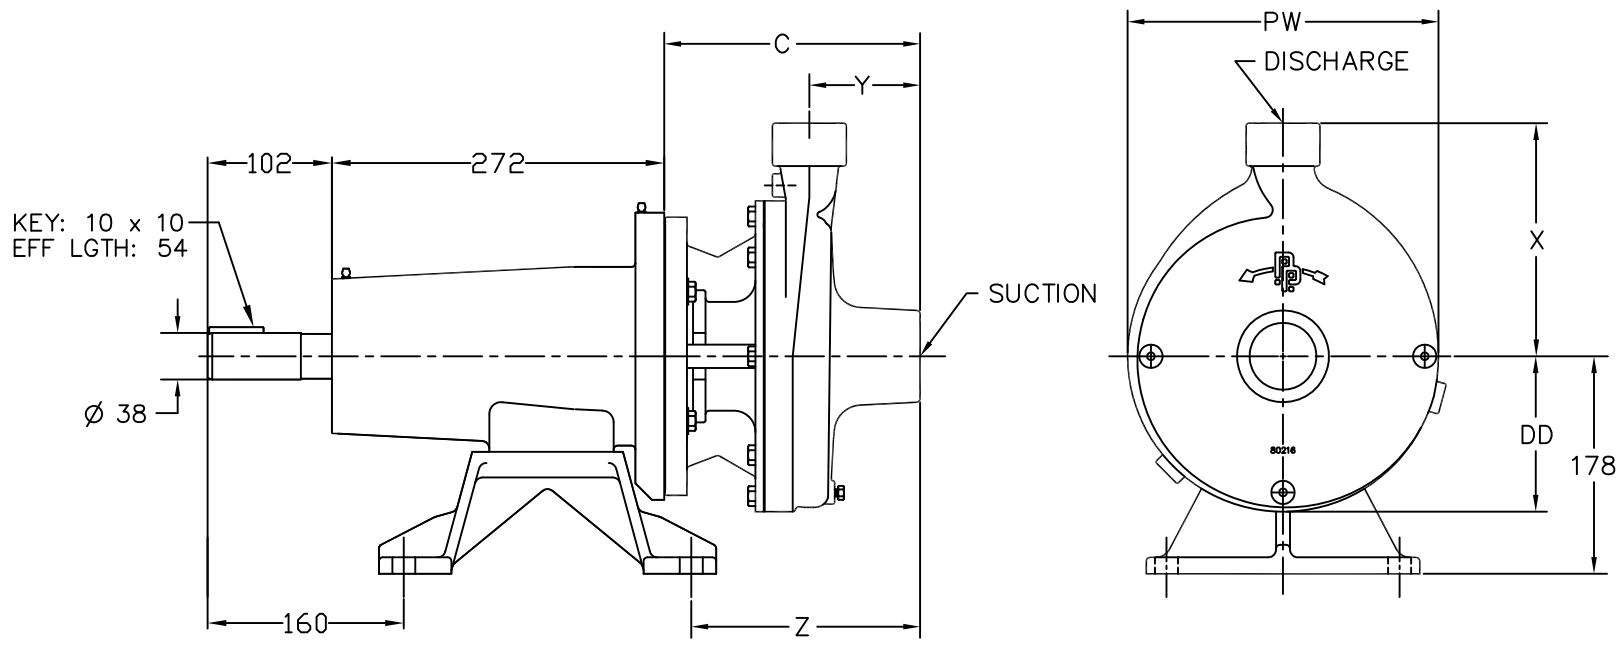

DESCRIPTION
 JB100/150/200 PUMP AND 0502 POWER FRAME ASSEMBLY (METRIC)

REF. NO.
 M-JBPF

DATE
 12/24/14

REV.
 -

	PUMP END DIMENSIONS		
	JB100	JB150	JB200
PW	254	254	287
DD	127	127	144
X	191	191	238
C	197	210	213
Y	79	90	95
Z	175	187	191
DISCHARGE	1"	1 1/2"	2"
SUCTION	1 1/2"	2"	3"

NOTE: ALL DIMENSIONS ARE GIVEN IN MILLIMETERS, ±2MM.

19920602.1559

PRICE PUMP CO.

FACTORY FAX TRANSMITTAL DRAWING

21775 Eighth Street East
 Sonoma, CA 95476 (707) 938-8441
 707-FAX 938-0764