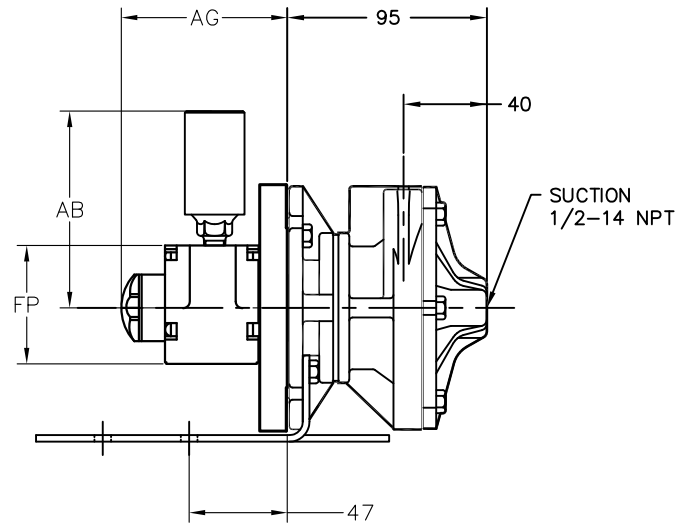

DESCRIPTION
 LT25 AB/SS AIR MOTOR PUMP ASSEMBLY (METRIC)

REF. NO.
 M-LT25AIR

DATE
 11/20/14

REV.
 -

PRICE PUMP CO.

FACTORY FAX TRANSMITTAL DRAWING

21775 Eighth Street East
 Sonoma, CA 95476-0329
 FAX: (707) 938-0764

(707) 938-8441

MOTOR END DIMENSIONS			
MODEL NO.	AG	FP	AB
1AM-NCW-14	79	56	94

NOTES:

1. MOTOR DIMENSIONS WILL VARY BY MODEL AND MAKE, DIMENSIONS ARE TO BE USED FOR REFERENCE ONLY.
2. ALL DIMENSIONS ARE GIVEN IN MILLIMETERS, $\pm 2\text{mm}$.