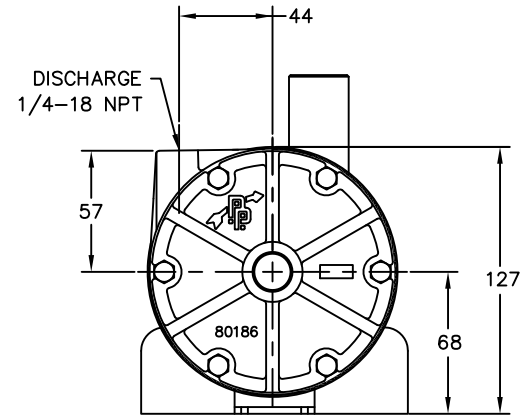

DESCRIPTION
 LT25 AB/SS AIR MOTOR PUMP ASSEMBLY (METRIC)

REF. NO.
 M-LT25AIR

DATE
 11/20/14

REV.
 -

PRICE PUMP CO.

FACTORY FAX TRANSMITTAL DRAWING

21775 Eighth Street East
 Sonoma, CA 95476-0329
 FAX: (707) 938-0764

(707) 938-8441

MOTOR END DIMENSIONS			
MODEL NO.	AG	FP	AB
1AM-NCW-14	79	56	94

NOTES:

1. MOTOR DIMENSIONS WILL VARY BY MODEL AND MAKE, DIMENSIONS ARE TO BE USED FOR REFERENCE ONLY.
2. ALL DIMENSIONS ARE GIVEN IN MILLIMETERS, $\pm 2\text{mm}$.