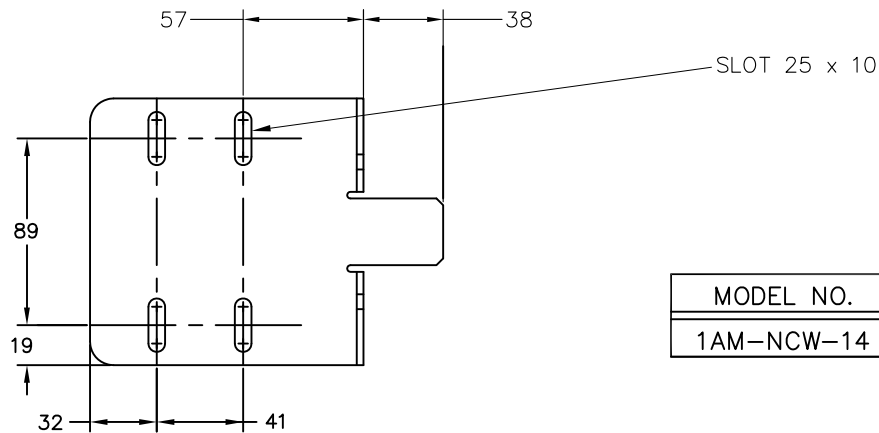

DESCRIPTION
 LT25 AB/SS AIR MOTOR PUMP ASSEMBLY (METRIC)

REF. NO.
 M-LT25AIR

DATE
 11/20/14

REV.
 -

PRICE PUMP CO.

FACTORY FAX TRANSMITTAL DRAWING

21775 Eighth Street East
 Sonoma, CA 95476-0329
 FAX: (707) 938-0764

(707) 938-8441

MOTOR END DIMENSIONS			
MODEL NO.	AG	FP	AB
1AM-NCW-14	79	56	94

NOTES:

1. MOTOR DIMENSIONS WILL VARY BY MODEL AND MAKE, DIMENSIONS ARE TO BE USED FOR REFERENCE ONLY.
2. ALL DIMENSIONS ARE GIVEN IN MILLIMETERS, $\pm 2\text{mm}$.