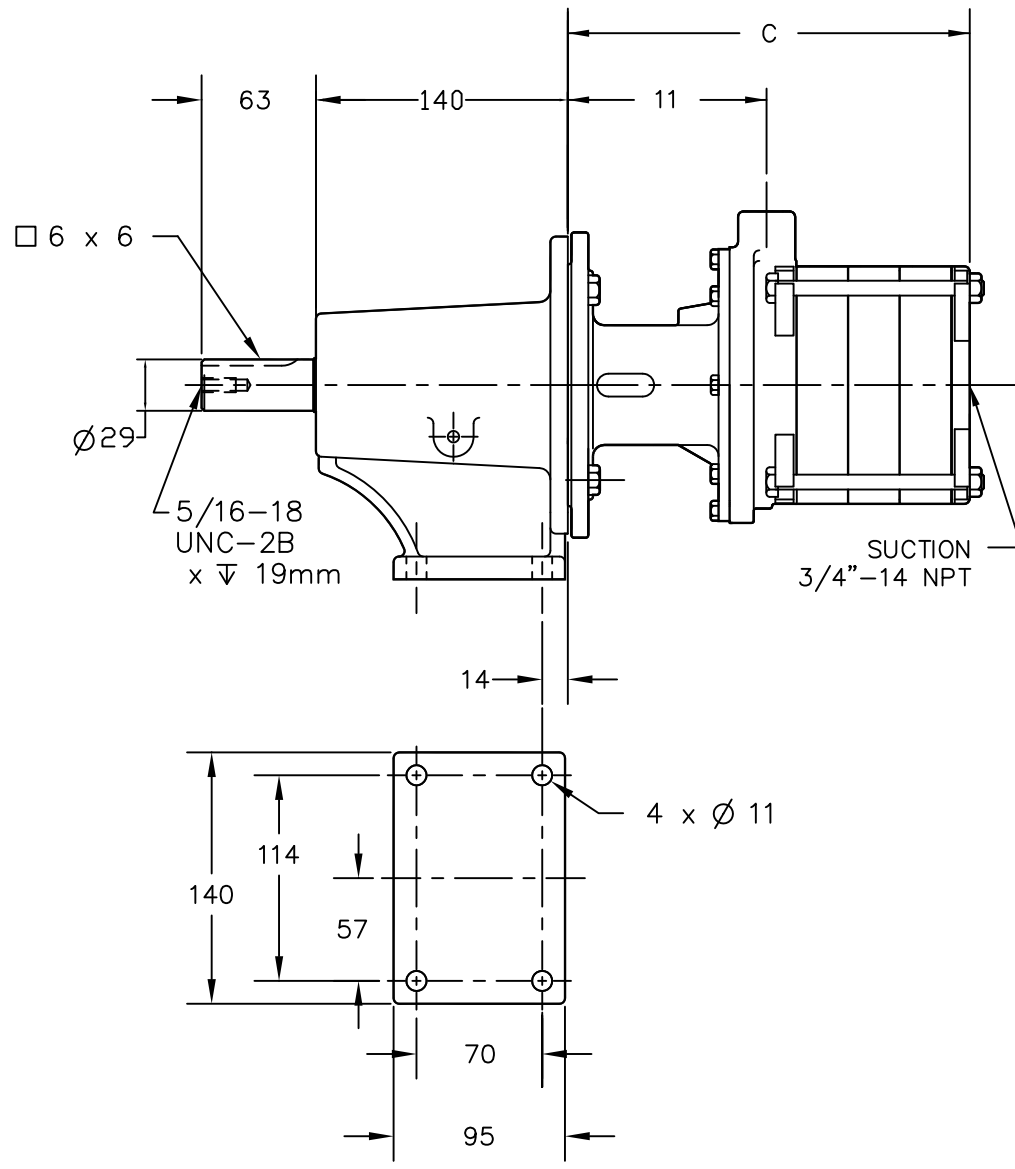

DESCRIPTION
MS50SS POWER FRAME ASSEMBLY (METRIC)

REF. NO.
M-MS50PF

DATE
11/20/14

REV.
-

PUMP LENGTH		
MODEL	STAGES	C
1MS50-SS-33	1 STAGE	137mm
2MS50-SS-75	2 STAGE	165mm
3MS50-SS-100	3 STAGE	194mm
4MS50-SS-150	4 STAGE	222mm
5MS50-SS-200	5 STAGE	251mm
6MS50-SS-300	6 STAGE	279mm

PRICE PUMP CO.

FACTORY FAX TRANSMITTAL DRAWING

21775 Eighth Street East
Sonoma, CA 95476 (707) 938-8441
707-FAX 938-0764

NOTE: ALL DIMENSIONS ARE GIVEN IN MILLIMETERS, ± 2mm.