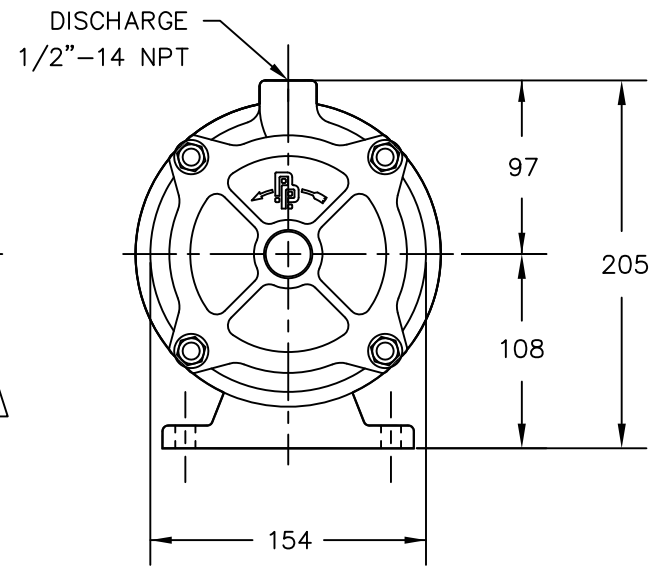

DESCRIPTION
MS50SS POWER FRAME ASSEMBLY (METRIC)

REF. NO.
M-MS50PF

DATE
11/20/14

REV.
-

PUMP LENGTH		
MODEL	STAGES	C
1MS50-SS-33	1 STAGE	137mm
2MS50-SS-75	2 STAGE	165mm
3MS50-SS-100	3 STAGE	194mm
4MS50-SS-150	4 STAGE	222mm
5MS50-SS-200	5 STAGE	251mm
6MS50-SS-300	6 STAGE	279mm

PRICE PUMP CO.

FACTORY FAX TRANSMITTAL DRAWING

21775 Eighth Street East
Sonoma, CA 95476 (707) 938-8441
707-FAX 938-0764

NOTE: ALL DIMENSIONS ARE GIVEN IN MILLIMETERS, ± 2mm.