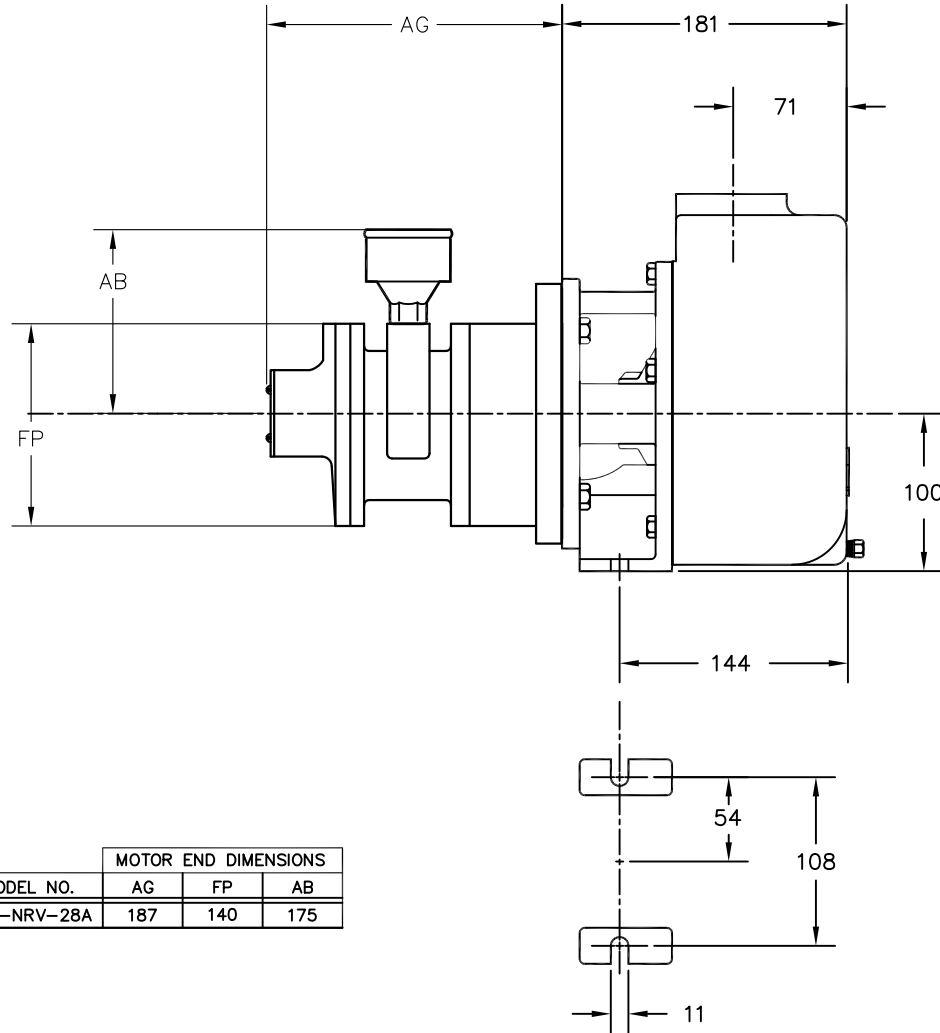

DESCRIPTION

SP150 SS/CI CLOSE COUPLED AIR MOTOR PUMP ASSY (METRIC)

REF. NO.

M-SPAIR

DATE

12/23/14

REV.

-

MODEL NO.	MOTOR END DIMENSIONS		
	AG	FP	AB
8AM-NRV-28A	187	140	175

**NOTE:**

1. MOTOR DIMENSIONS WILL VARY BY MODEL AND MAKE, DIMENSIONS ARE TO BE USED FOR REFERENCE ONLY.
2. ALL DIMENSIONS ARE GIVEN IN MILLIMETERS,  $\pm 2$ mm.