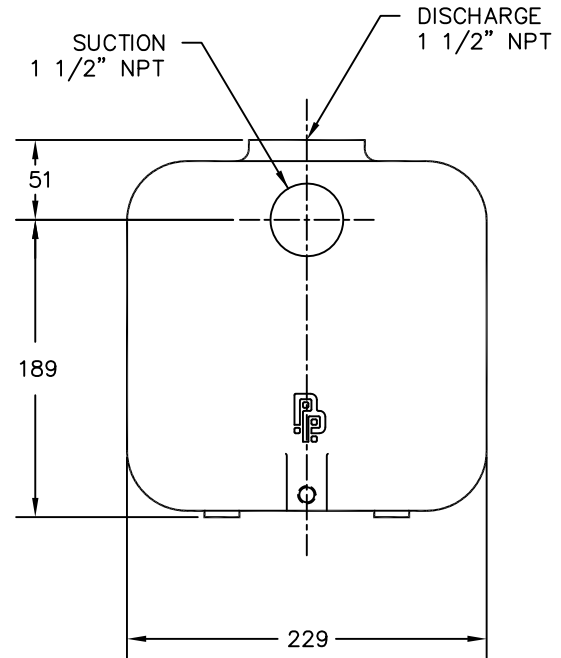

DESCRIPTION

SP150 SS/CI CLOSE COUPLED AIR MOTOR PUMP ASSY (METRIC)

REF. NO.

M-SPAIR

DATE

12/23/14

REV.

-

MODEL NO.	MOTOR END DIMENSIONS		
	AG	FP	AB
8AM-NRV-28A	187	140	175

**NOTE:**

1. MOTOR DIMENSIONS WILL VARY BY MODEL AND MAKE, DIMENSIONS ARE TO BE USED FOR REFERENCE ONLY.
2. ALL DIMENSIONS ARE GIVEN IN MILLIMETERS,  $\pm 2$ mm.