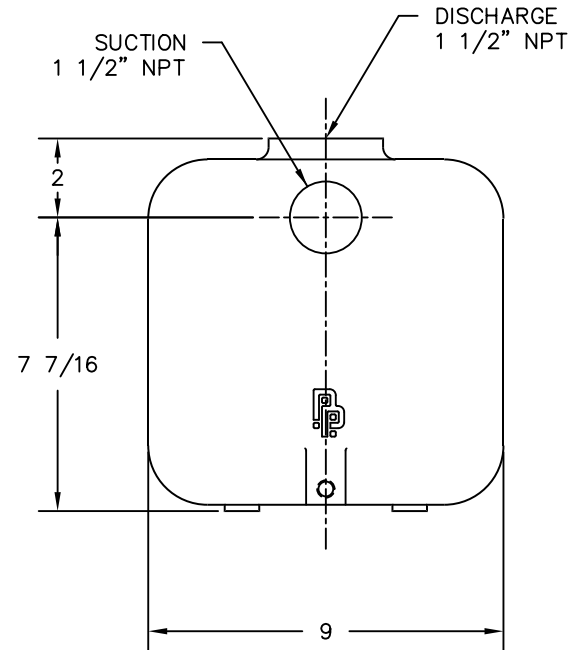

DESCRIPTION

SP150 SS/CI CLOSE COUPLED AIR MOTOR PUMP ASSEMBLY

REF. NO.

0-SPAIR

DATE

5/9/06

REV.

-

MOTOR END DIMENSIONS			
MODEL NO.	AG	FP	AB
8AM-NRV-28A	7 3/8	5.5"	6 7/8

NOTE:

1. MOTOR DIMENSIONS WILL VARY BY MODEL AND MAKE, DIMENSIONS ARE TO BE USED FOR REFERENCE ONLY.
2. ALL DIMENSIONS ARE ROUNDED TO THE NEAREST 1/8 INCH.