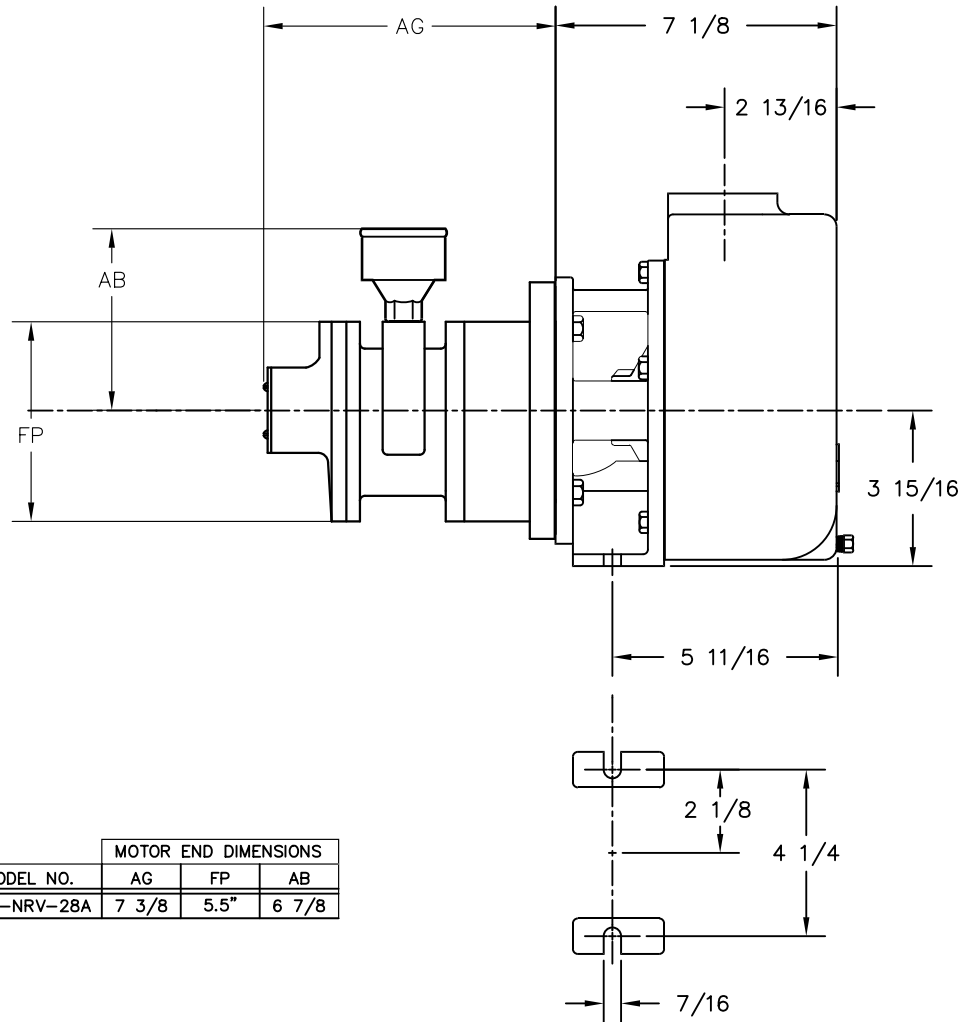

DESCRIPTION

SP150 SS/CI CLOSE COUPLED AIR MOTOR PUMP ASSEMBLY

REF. NO.

0-SPAIR

DATE

5/9/06

REV.

-

MOTOR END DIMENSIONS			
MODEL NO.	AG	FP	AB
8AM-NRV-28A	7 3/8	5.5"	6 7/8

NOTE:

1. MOTOR DIMENSIONS WILL VARY BY MODEL AND MAKE, DIMENSIONS ARE TO BE USED FOR REFERENCE ONLY.
2. ALL DIMENSIONS ARE ROUNDED TO THE NEAREST 1/8 INCH.