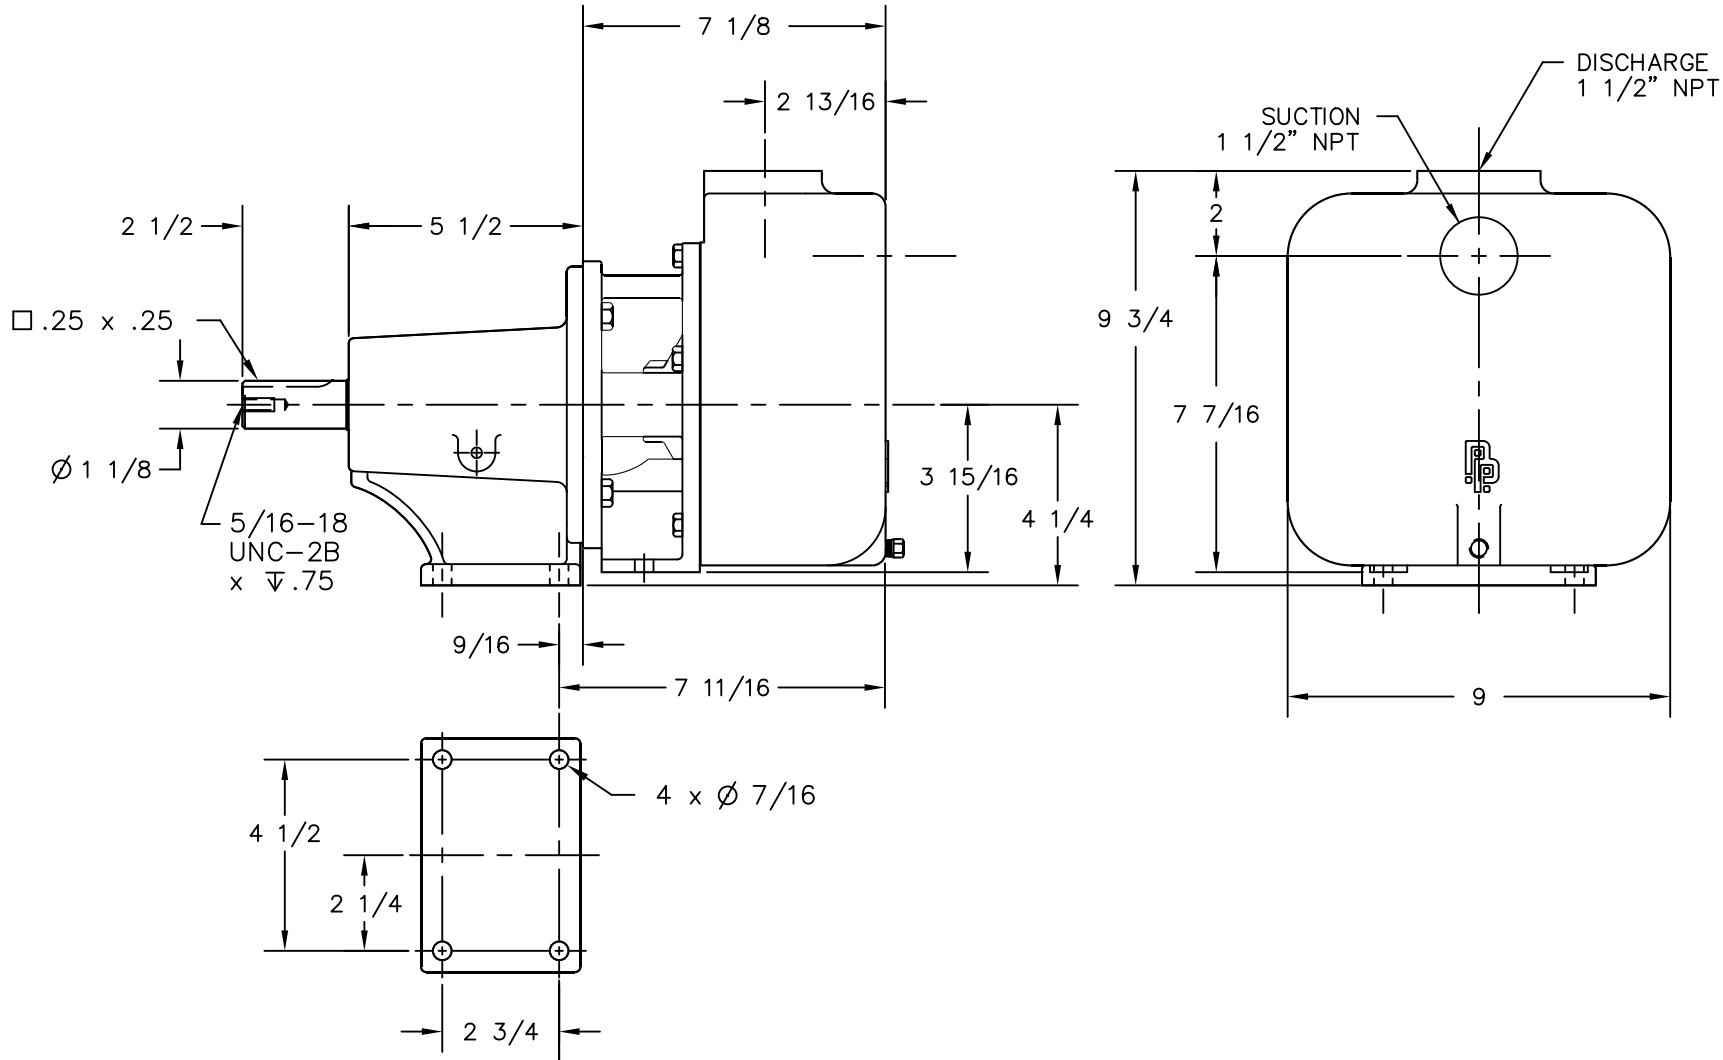

DESCRIPTION

SP150SS/CI W/ 5478 POWER FRAME ASSEMBLY

REF. NO.

0-SP-PF

DATE

9/23/91

REV.

C

PRICE PUMP CO.

FACTORY FAX TRANSMITTAL DRAWING

#1 Pump Way P.O. Box Q  
Sonoma, CA 95476 (707) 938-8441  
707-FAX 938-0764

NOTE:

ALL DIMENSIONS ARE ROUNDED TO THE NEAREST 1/8 INCH.