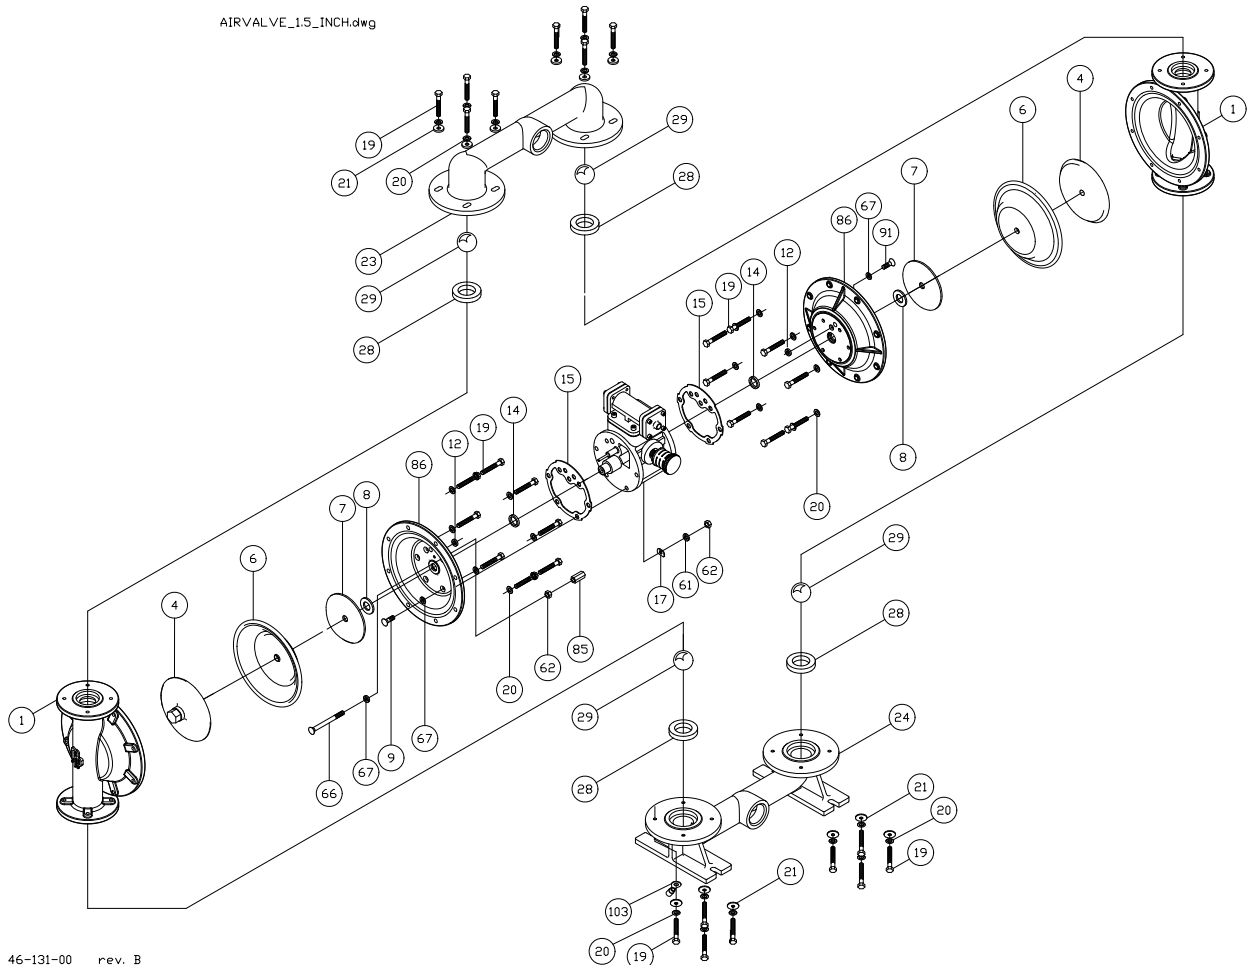

46-131-00 rev. B

Price Pump Co.

21775 Eighth Street East * Sonoma, CA 95476 * Phone (707) 938-8441 * Fax (707) 938-0764