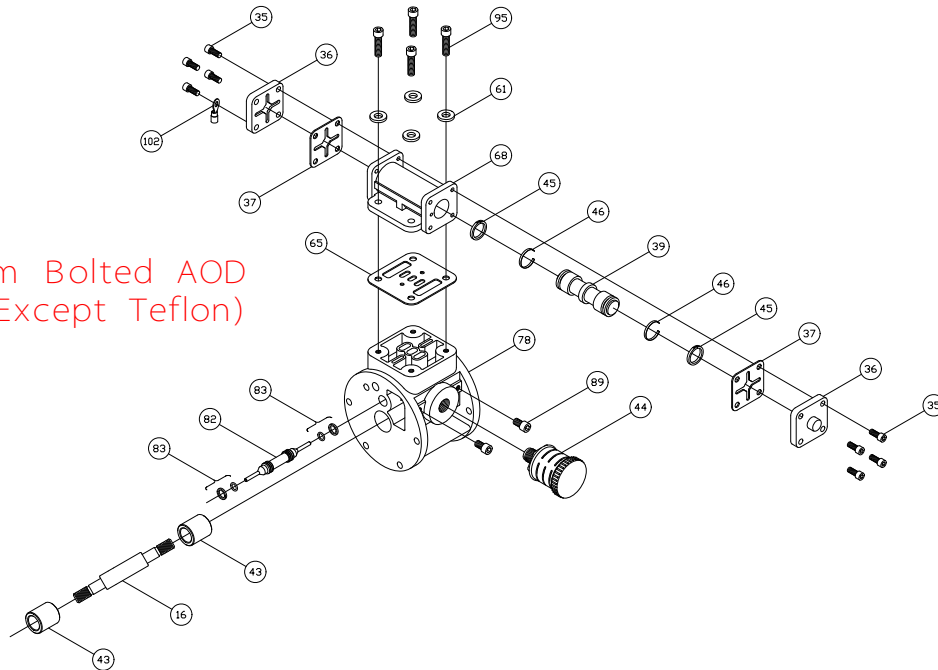

PRICE PUMP CO.

1 - 1/2" Aluminum Bolted AOD
All Elastomers (Except Teflon)

AIRVALVE_1.5_INCH.dwg