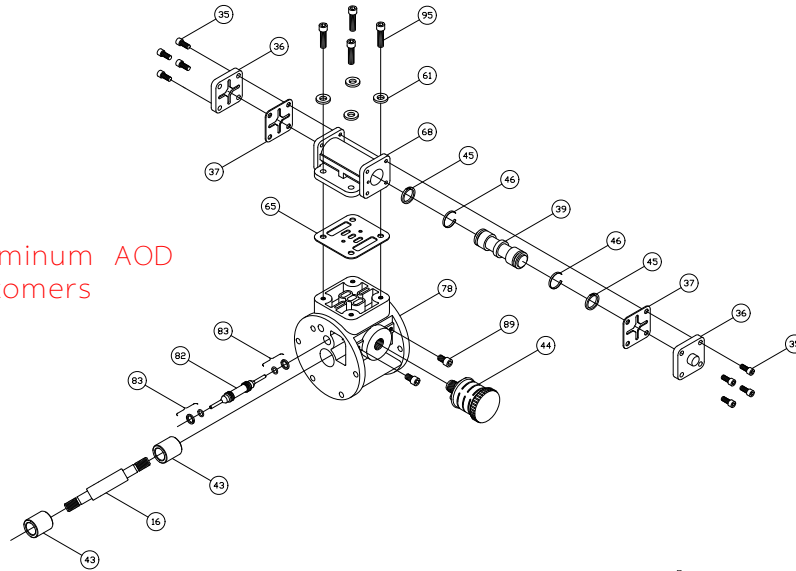

PRICE PUMP CO.

1.5AOD-ALtef.dwg rev. D

1 - 1/2" Aluminum AOD
Teflon Elastomers

AIRVALVE_1.5_INCH_TEF.dwg rev. -