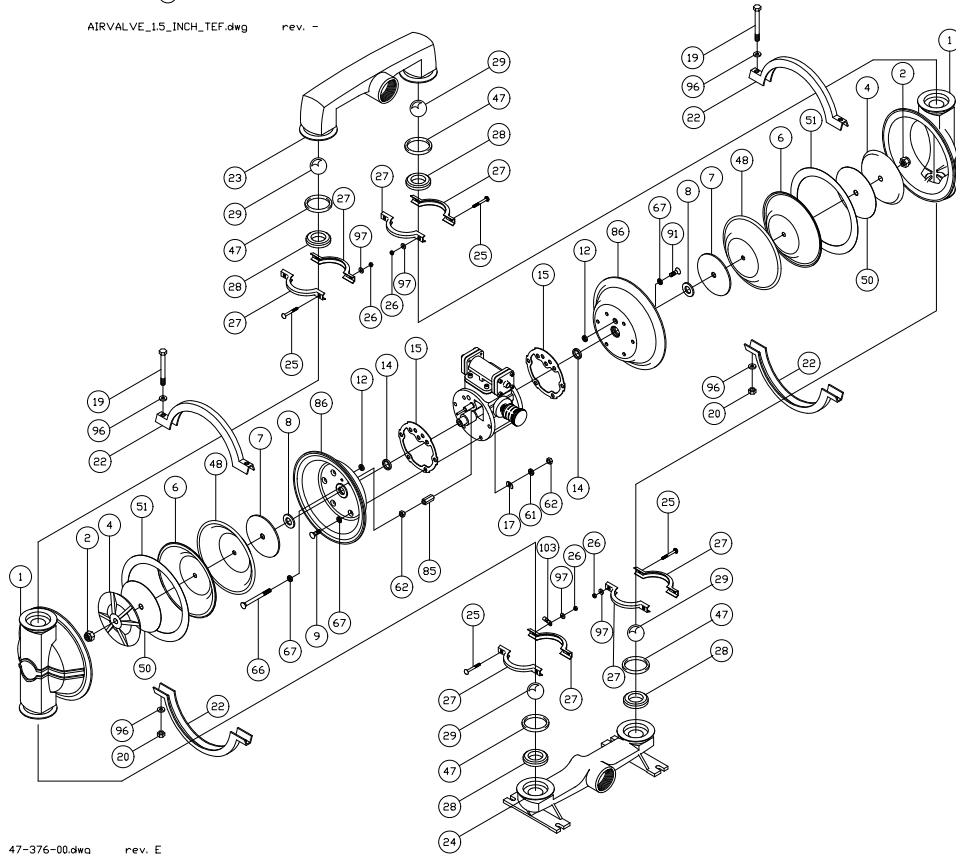

47-376-00.dwg rev. E

Price Pump Co.

21775 Eighth Street East * Sonoma, CA 95476-0329 * (707) 938-8441 * Fax (707) 938-0764