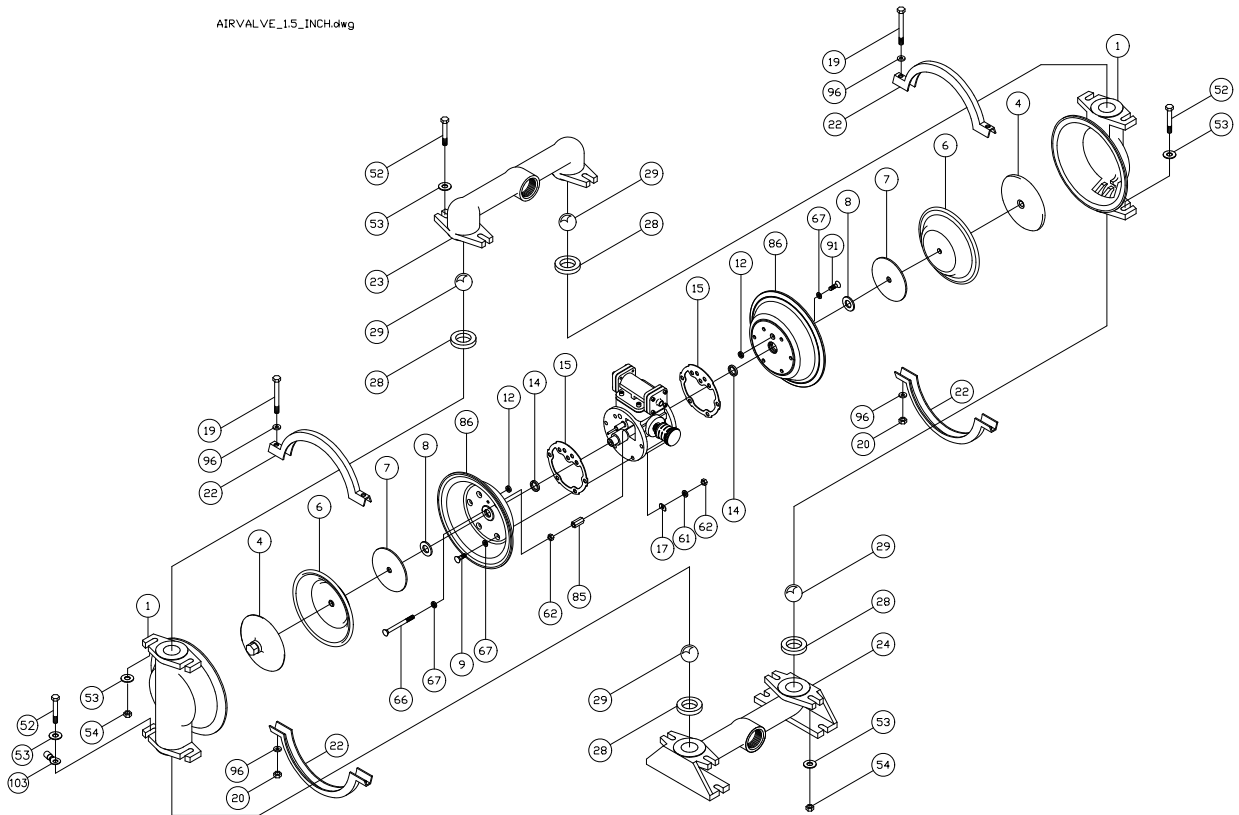

47-373-00.dwg rev. C

Price Pump Co.

21775 Eighth Street East * Sonoma, CA 95476-0329 * (707) 938-8441 * Fax (707) 938-0764