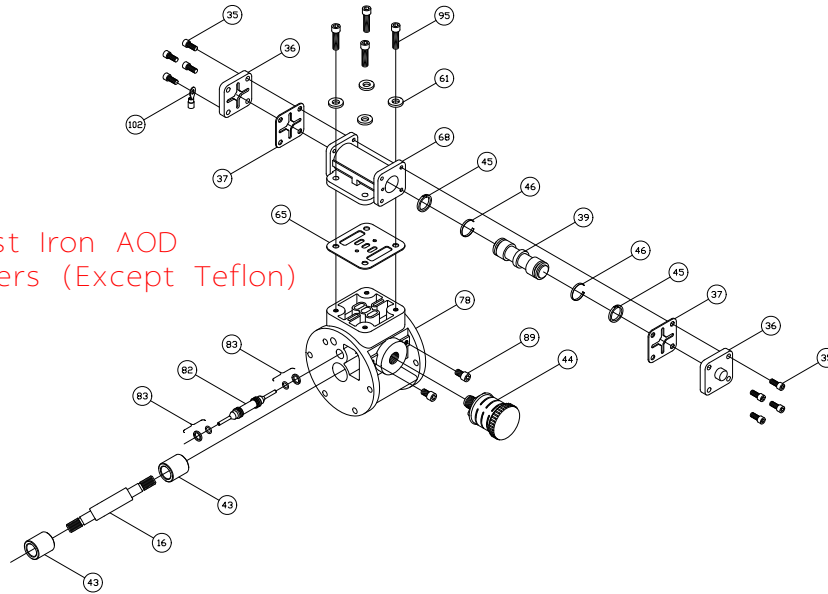

PRICE PUMP CO.

1.5AOD-CI.dwg rev. B

1 - 1/2" Cast Iron AOD
All Elastomers (Except Teflon)

AIRVALVE_1.5_INCH.dwg