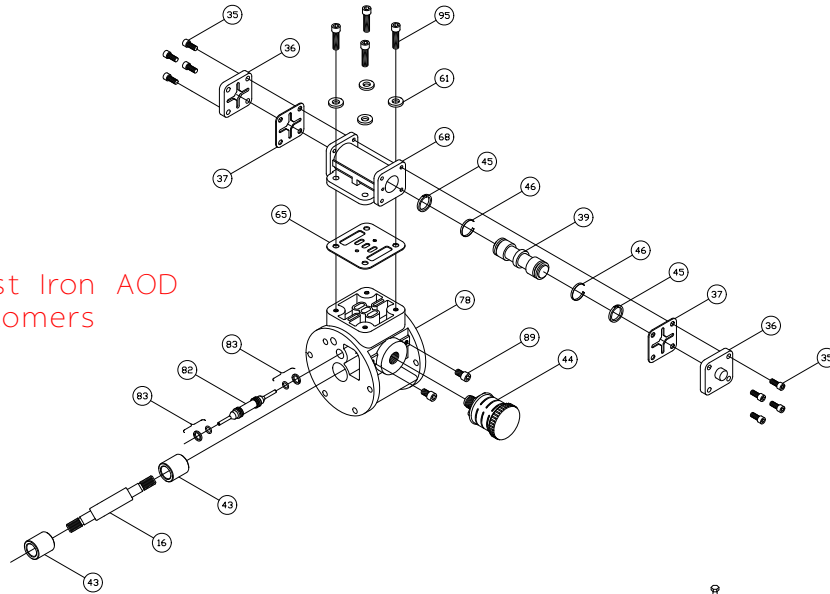

PRICE PUMP CO.

1.5AOD-Cltef.dwg rev. C

1-1/2" Cast Iron AOD
Teflon Elastomers

AIRVALVE_1.5_INCH_TEF rev. -