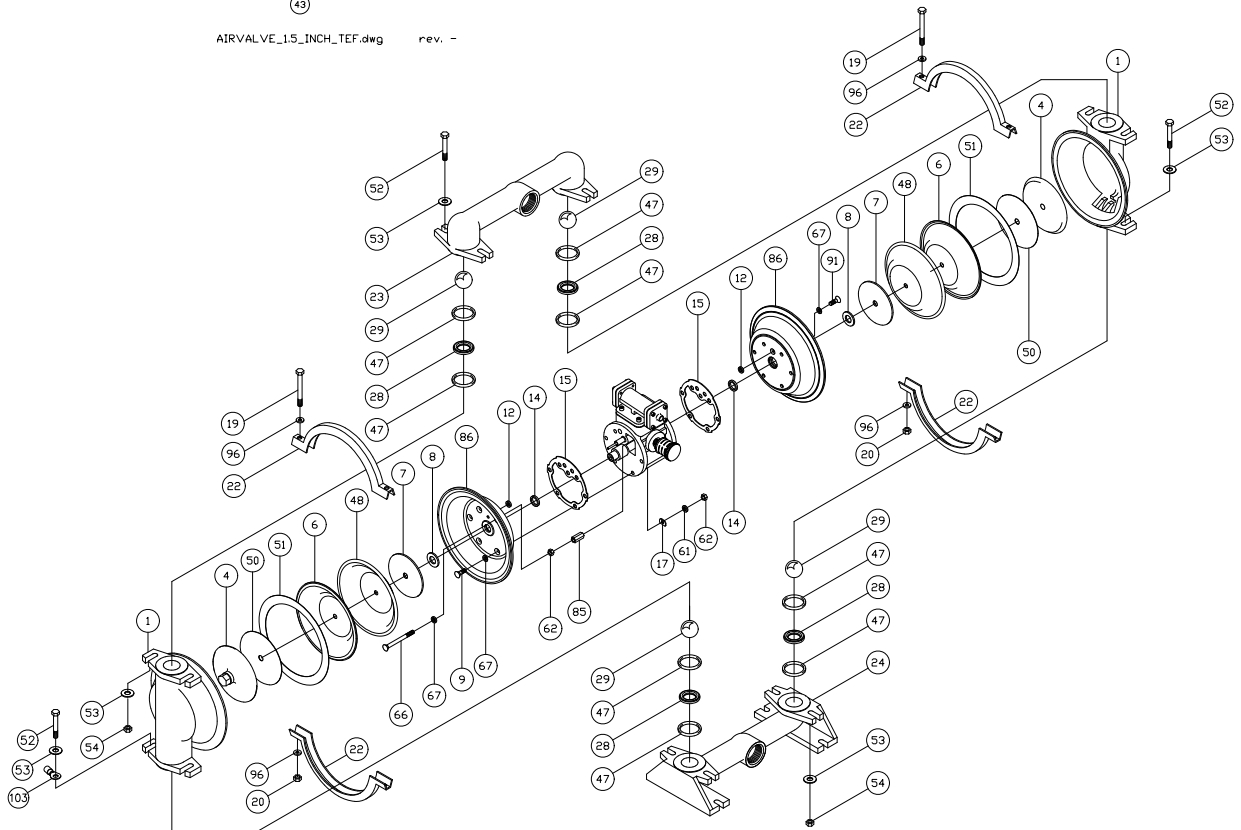

47-374-00.dwg rev. D

Price Pump Co.

21775 Eighth Street East * Sonoma, CA 95476-0329 * (707) 938-8441 * Fax (707) 938-0764