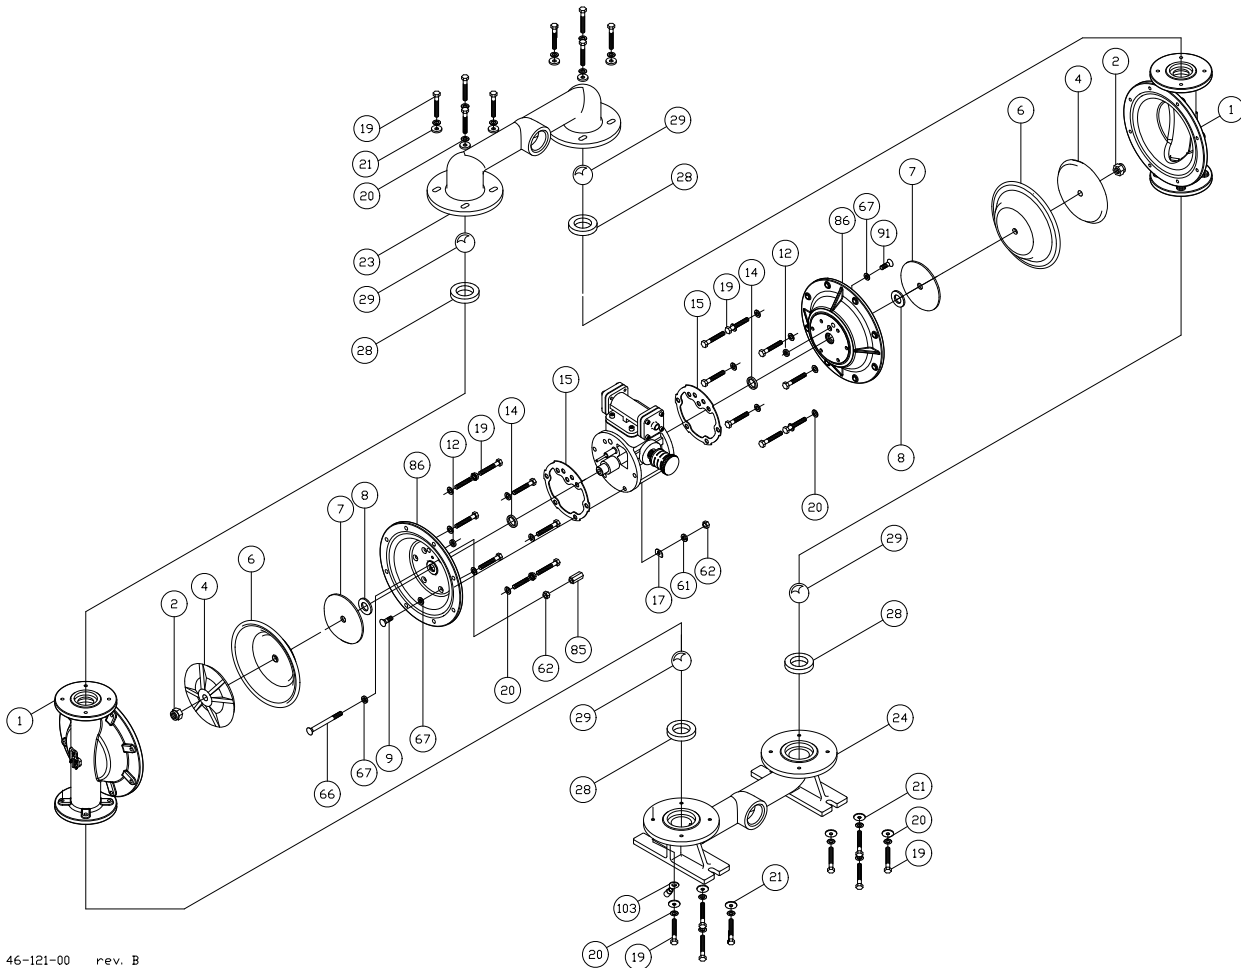

PRICE PUMP CO.

1 - 1/2" Stainless Steel Bolted AOD
All Elastomers (Except Teflon)

AIRVALVE_1.5_INCH.dwg

46-121-00 rev. B

1 1/2" AOD Bolted Stainless Steel Parts List

(All Elastomers Except Teflon)

PRICE PUMP CO.