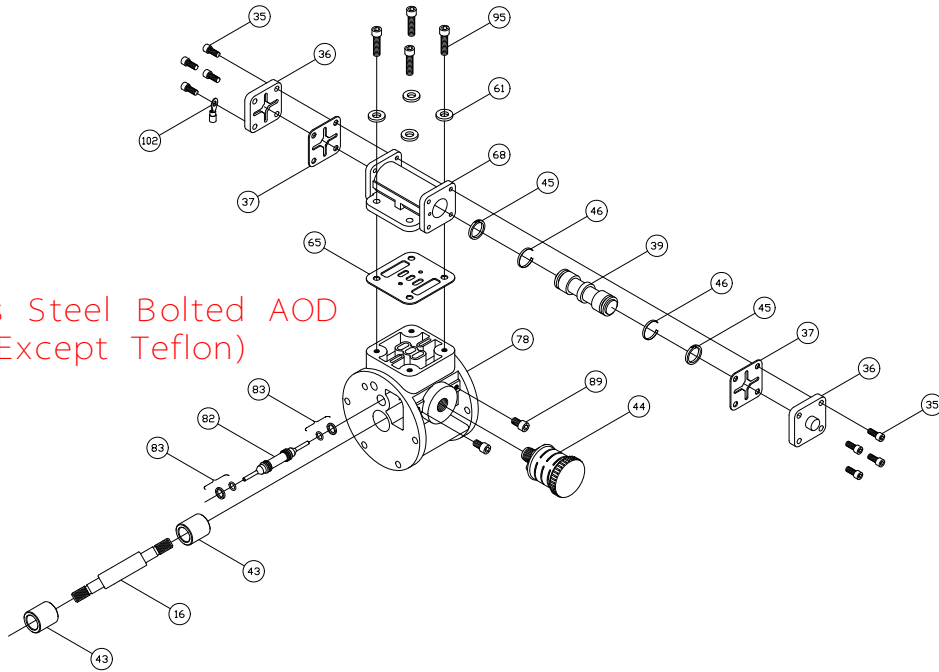

PRICE PUMP CO.

1 - 1/2" Stainless Steel Bolted AOD
All Elastomers (Except Teflon)

AIRVALVE_1.5_INCH.dwg

46-121-00 rev. B

1 1/2" AOD Bolted Stainless Steel Parts List

(All Elastomers Except Teflon)

PRICE PUMP CO.