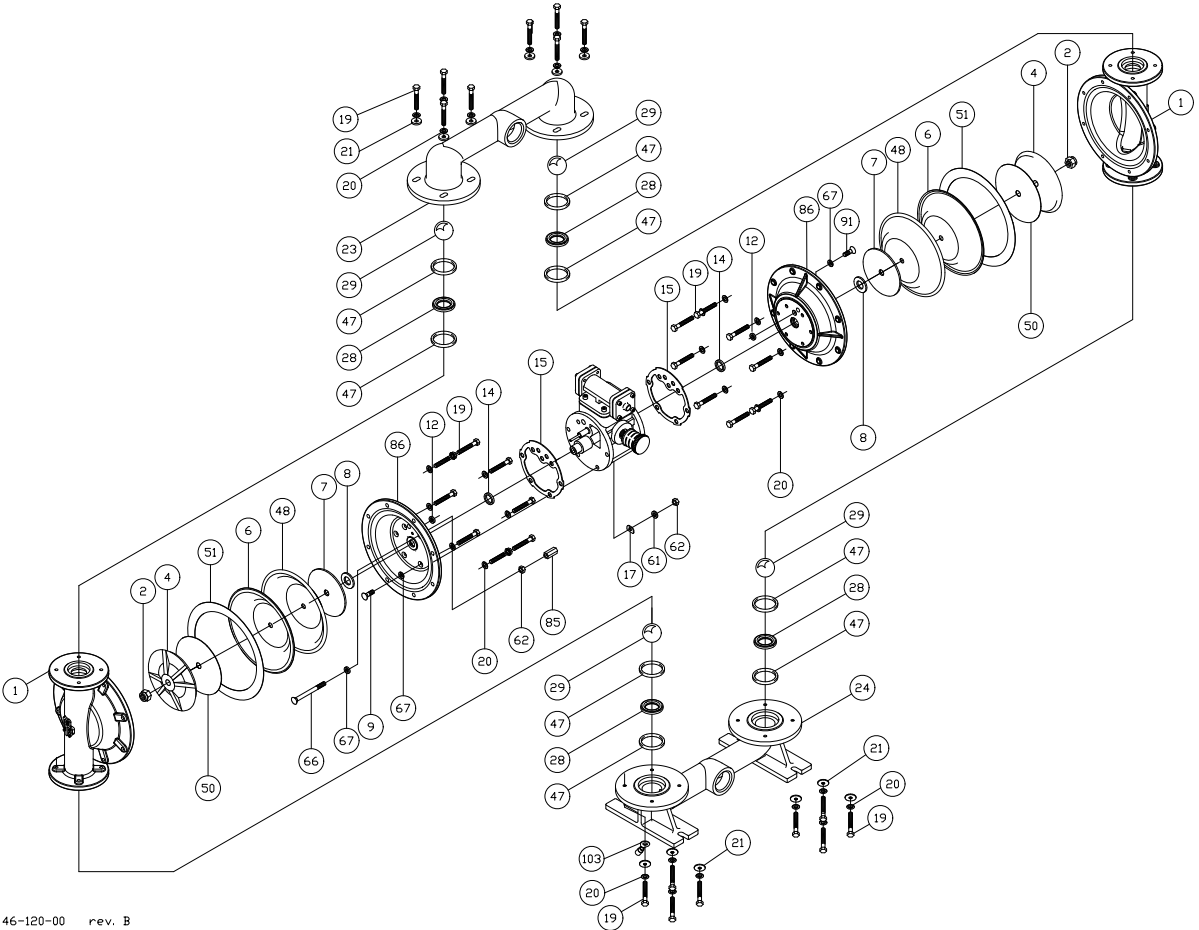

1 - 1/2" Stainless Steel Bolted AOD
Teflon Elastomers

AIRVALVE_1.5_INCH_TEF.dwg rev. -

46-120-00 rev. B

1 1/2" AOD Bolted Stainless Steel Parts List

(Teflon Elastomers)

PRICE® PUMP CO.

AOD1.5BSS-Tplist.doc Rev. B