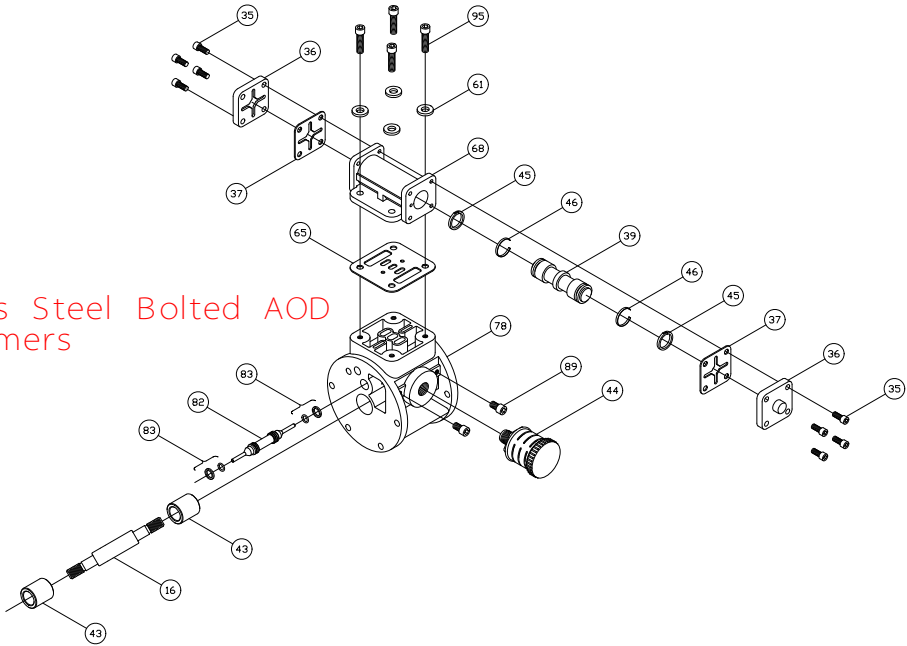

1 - 1/2" Stainless Steel Bolted AOD
Teflon Elastomers

AIRVALVE_1.5_INCH_TEF.dwg rev. -

46-120-00 rev. B

1 1/2" AOD Bolted Stainless Steel Parts List

(Teflon Elastomers)

PRICE® PUMP CO.

AOD1.5BSS-Tplist.doc Rev. B