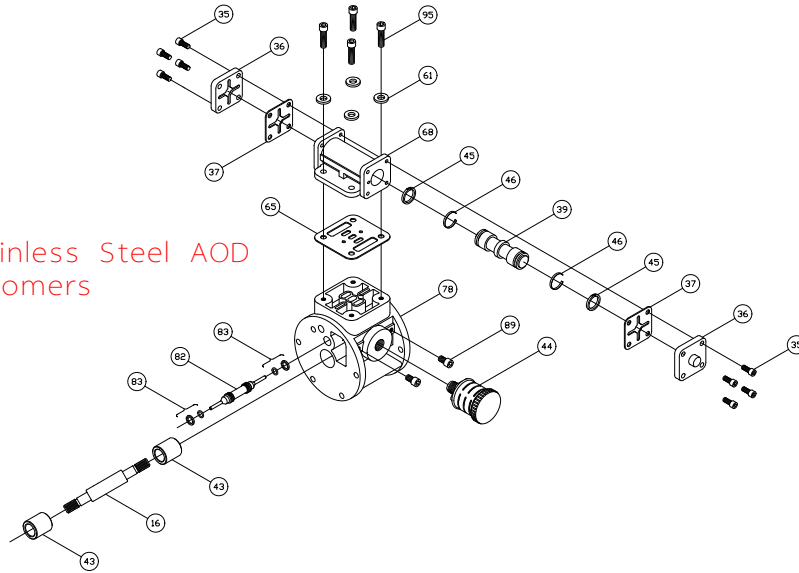

1 - 1/2" Stainless Steel AOD
Teflon Elastomers

AIRVALVE_1.5_INCH_TEF.dwg rev. -

47-379-00.dwg rev. D

1 1/2" AOD Stainless Steel Parts List

(Teflon Elastomers)

PRICE® PUMP CO.

AOD1.5SS-Tplist.doc rev. H

Key #	Description	Quantity	Part #	Material
1	Chamber, Pump	2	44-687-20	Stainless Steel
4	Plate, Diaphragm (Outer)	2	44-904-10	Stainless Steel
6	Diaphragm	2	44-150-50	Teflon
7	Plate, Diaphragm (Inner)	2	46-852-00	Stainless Steel
8	Bumper	2	44-151-00	Polyurethane
9	Cap Screw	10	51-750-00	Stainless Steel
12 +	Seal	2	44-431-00	Molythane
14 +	Seal	2	44-432-00	Molythane
15 +	Gasket, Air Valve / Chamber	2	46-564-00	Rubber
16	Shaft, Pump	1	46-478-00	Steel - Nitrided
17	"D" Flat Washer	10	47-370-00	Stainless Steel
19	Cap Screw	4	51-679-00	Stainless Steel
20	Hex Nut	4	60-061-SS	Stainless Steel
22	Clamp Half	4	44-990-00	Stainless Steel
23	Manifold, Discharge	1	44-689-10	Stainless Steel
24	Manifold, Suction	1	44-688-20	Stainless Steel
25	Carriage Bolt	8	60-032-00	Stainless Steel
26	Hex Nut	8	60-059-00	Steel - Zinc Plated
27	Clamp, Half	8	44-946-00	Stainless Steel
28	Seat, ball Valve	4	46-169-20	Stainless Steel
29	Ball, Valve	4	44-144-50	Teflon
35	Cap Screw, Socket Head	8	51-640-00	Stainless Steel
36	Cap, Spool, Air Valve	2	45-743-40	Aluminum
37 +	Gasket, Cap	2	45-728-00	Polyurethane
39 +	Spool, Air Valve	1	47-196-00	Phenolic
43 +	Sleeve, Bushing	2	44-186-00	Bronze
44 +	Muffler	1	44-284-66	Polypropylene
45 +	Piston Ring, Air Valve	2	44-427-00	Phenolic
46 +	Ring, Expander, Air Valve	2	44-537-00	Stainless Steel
47	O-Ring	4	46-179-00	Teflon # 330
48	Diaphragm, Backup	2	46-197-10	Buna
50	Diaguard	2	46-105-00	Teflon
51	Gortex Tape	2	60-001-00	Teflon
61	Lock Washer	14	60-053-00	Stainless Steel
62	Hex Nut	11	51-743-00	Stainless - Zinc Plated
65 +	Gasket, Air Valve / Spool	1	47-348-00	Fiber
66	Flat SOC Cap	1	51-751-00	Oxide Coated Steel
67	O-ring	12	47-351-00	Buna
68	Housing, Spool	1	46-496-10	Aluminum, Anodized
78	Housing, Air Valve	1	46-495-10	Cyglass
82 +	Pilot Spool	1	47-341-00	Stainless Steel
83 +	Spool Ring Assembly	2	47-463-00	Buna / Phenolic
85	Coupling Nut, Hex	1	46-533-00	Steel - Zinc Plated
86	Chamber, Air	2	47-342-04	Aluminum
89	Cap Screw	2	60-037-00	Stainless Steel
91	Cap Screw	1	60-036-00	Stainless Steel
95	Cap Screw, Socket Head	4	51-749-00	Stainless Steel
96	Washer	8	52-128-43	Stainless Steel
97	Washer	8	60-051-00	Stainless Steel
102	Terminal Ring	1	60-070-00	Tin
103	Terminal Ring	1	60-071-00	Tin
	Air Valve Rebuild Kit			
	-Includes all parts with +	1	47-664-00	
	Elastomer Kit	1	46-200-55	