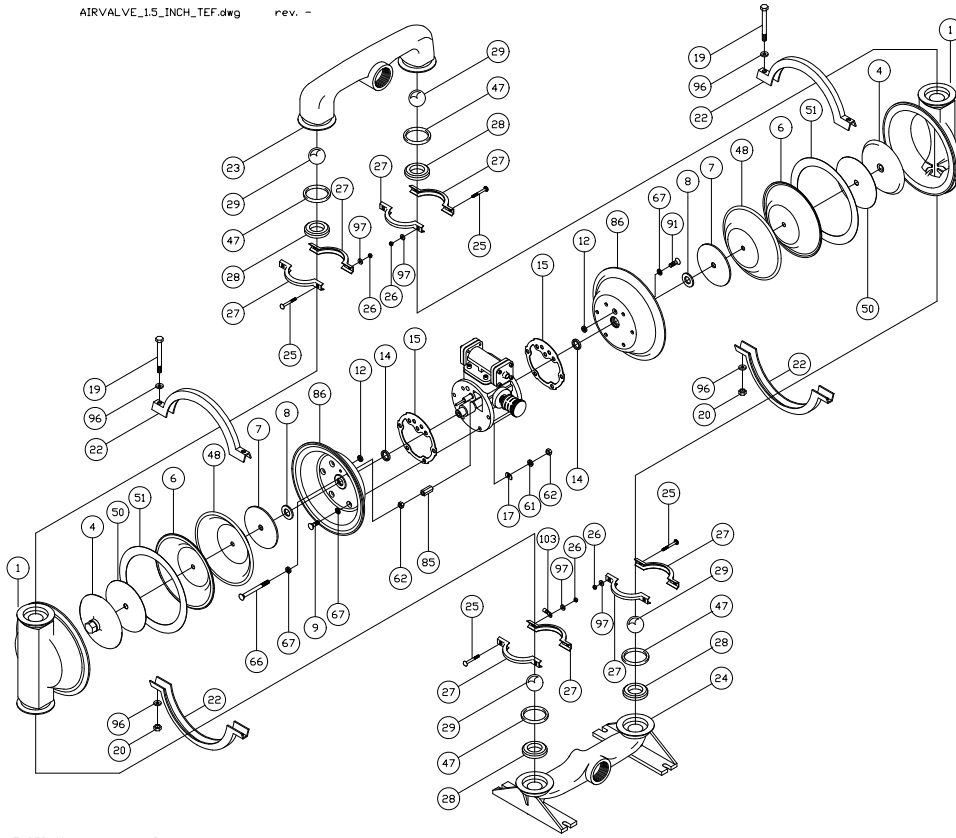

1 - 1/2" Stainless Steel AOD
Teflon Elastomers

AIRVALVE_1.5_INCH_TEF.dwg rev. -

47-379-00.dwg rev. D

1 1/2" AOD Stainless Steel Parts List

(Teflon Elastomers)

PRICE® PUMP CO.

AOD1.5SS-Tplist.doc rev. H

Key #	Description	Quantity	Part #	Material
1	Chamber, Pump	2	44-687-20	Stainless Steel
4	Plate, Diaphragm (Outer)	2	44-904-10	Stainless Steel
6	Diaphragm	2	44-150-50	Teflon
7	Plate, Diaphragm (Inner)	2	46-852-00	Stainless Steel
8	Bumper	2	44-151-00	Polyurethane
9	Cap Screw	10	51-750-00	Stainless Steel
12 +	Seal	2	44-431-00	Molythane
14 +	Seal	2	44-432-00	Molythane
15 +	Gasket, Air Valve / Chamber	2	46-564-00	Rubber
16	Shaft, Pump	1	46-478-00	Steel - Nitrided
17	"D" Flat Washer	10	47-370-00	Stainless Steel
19	Cap Screw	4	51-679-00	Stainless Steel
20	Hex Nut	4	60-061-SS	Stainless Steel
22	Clamp Half	4	44-990-00	Stainless Steel
23	Manifold, Discharge	1	44-689-10	Stainless Steel
24	Manifold, Suction	1	44-688-20	Stainless Steel
25	Carriage Bolt	8	60-032-00	Stainless Steel
26	Hex Nut	8	60-059-00	Steel - Zinc Plated
27	Clamp, Half	8	44-946-00	Stainless Steel
28	Seat, ball Valve	4	46-169-20	Stainless Steel
29	Ball, Valve	4	44-144-50	Teflon
35	Cap Screw, Socket Head	8	51-640-00	Stainless Steel
36	Cap, Spool, Air Valve	2	45-743-40	Aluminum
37 +	Gasket, Cap	2	45-728-00	Polyurethane
39 +	Spool, Air Valve	1	47-196-00	Phenolic
43 +	Sleeve, Bushing	2	44-186-00	Bronze
44 +	Muffler	1	44-284-66	Polypropylene
45 +	Piston Ring, Air Valve	2	44-427-00	Phenolic
46 +	Ring, Expander, Air Valve	2	44-537-00	Stainless Steel
47	O-Ring	4	46-179-00	Teflon # 330
48	Diaphragm, Backup	2	46-197-10	Buna
50	Diaguard	2	46-105-00	Teflon
51	Gortex Tape	2	60-001-00	Teflon
61	Lock Washer	14	60-053-00	Stainless Steel
62	Hex Nut	11	51-743-00	Stainless - Zinc Plated
65 +	Gasket, Air Valve / Spool	1	47-348-00	Fiber
66	Flat SOC Cap	1	51-751-00	Oxide Coated Steel
67	O-ring	12	47-351-00	Buna
68	Housing, Spool	1	46-496-10	Aluminum, Anodized
78	Housing, Air Valve	1	46-495-10	Cyglass
82 +	Pilot Spool	1	47-341-00	Stainless Steel
83 +	Spool Ring Assembly	2	47-463-00	Buna / Phenolic
85	Coupling Nut, Hex	1	46-533-00	Steel - Zinc Plated
86	Chamber, Air	2	47-342-04	Aluminum
89	Cap Screw	2	60-037-00	Stainless Steel
91	Cap Screw	1	60-036-00	Stainless Steel
95	Cap Screw, Socket Head	4	51-749-00	Stainless Steel
96	Washer	8	52-128-43	Stainless Steel
97	Washer	8	60-051-00	Stainless Steel
102	Terminal Ring	1	60-070-00	Tin
103	Terminal Ring	1	60-071-00	Tin
	Air Valve Rebuild Kit			
	-Includes all parts with +	1	47-664-00	
	Elastomer Kit	1	46-200-55	