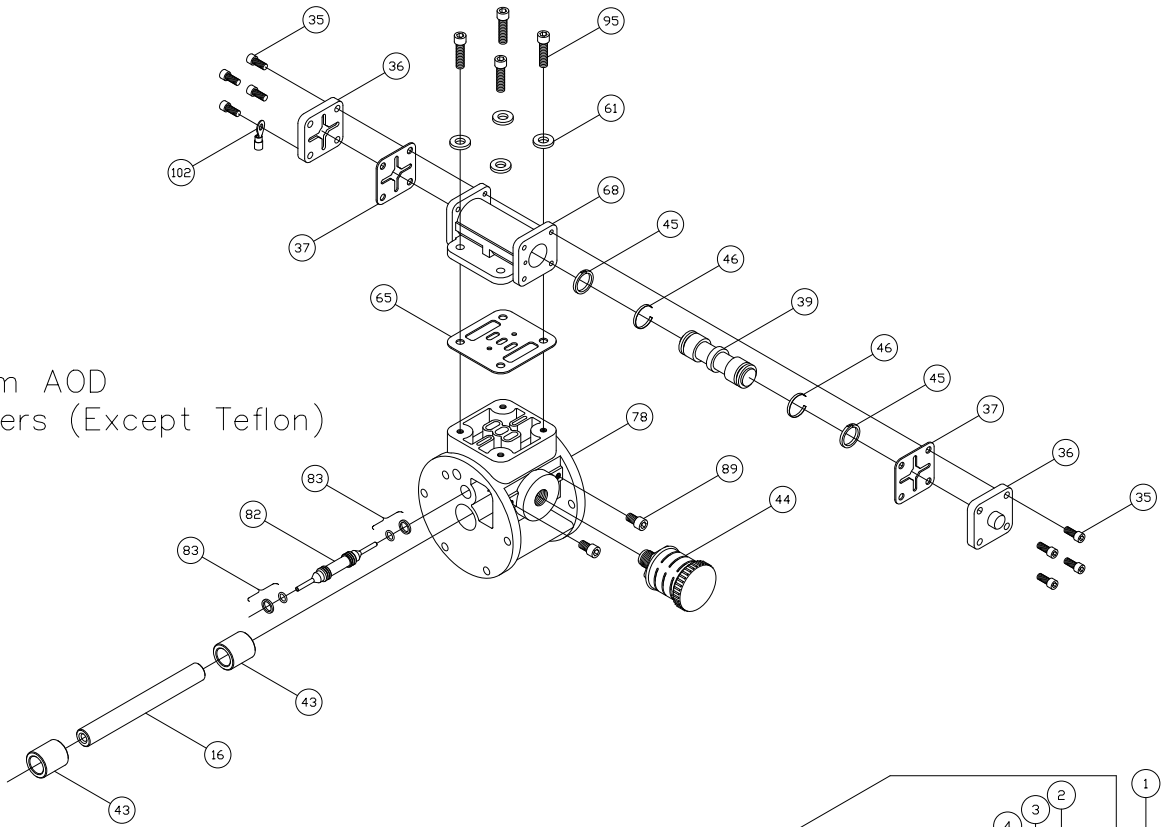

PRICE PUMP CO.

1AOD-AL.dwg rev. B

1" Aluminum AOD
All Elastomers (Except Teflon)