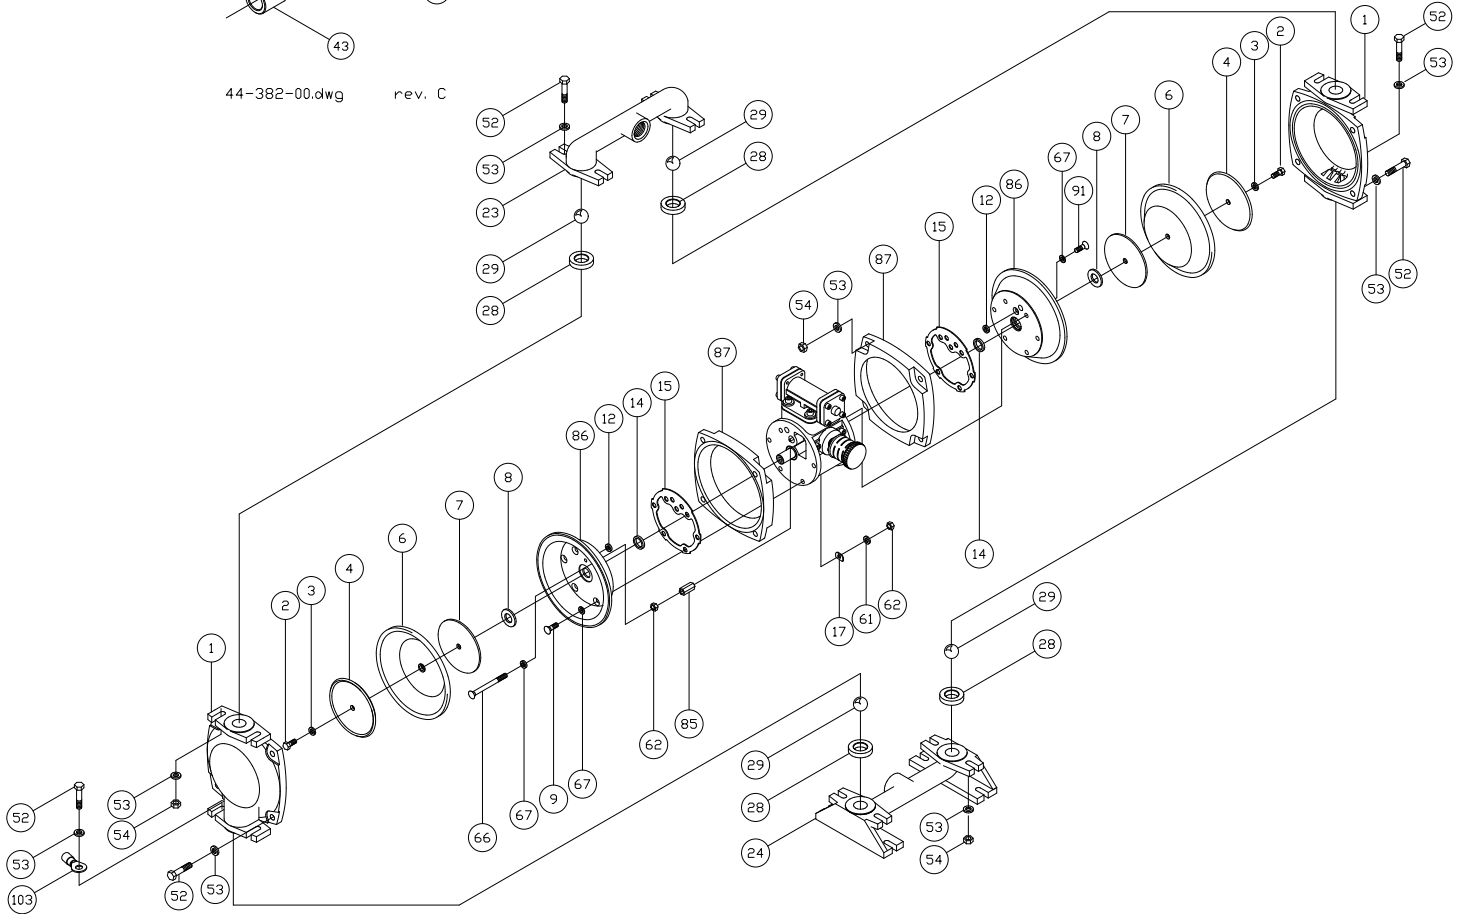

44-382-00.dwg rev. C