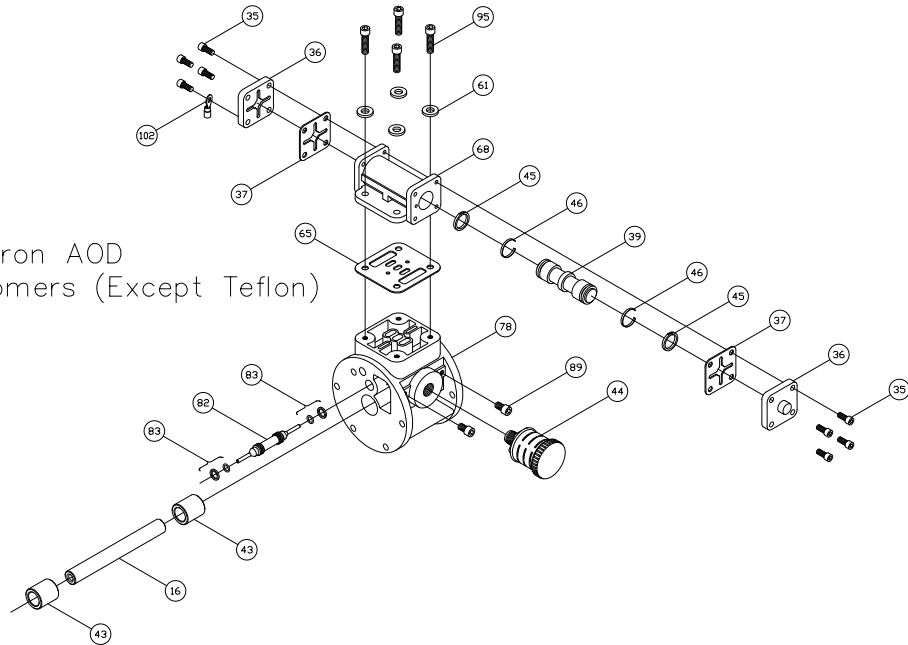

PRICE PUMP CO.

1" Cast Iron AOD
All Elastomers (Except Teflon)

44-382-00.dwg rev. C