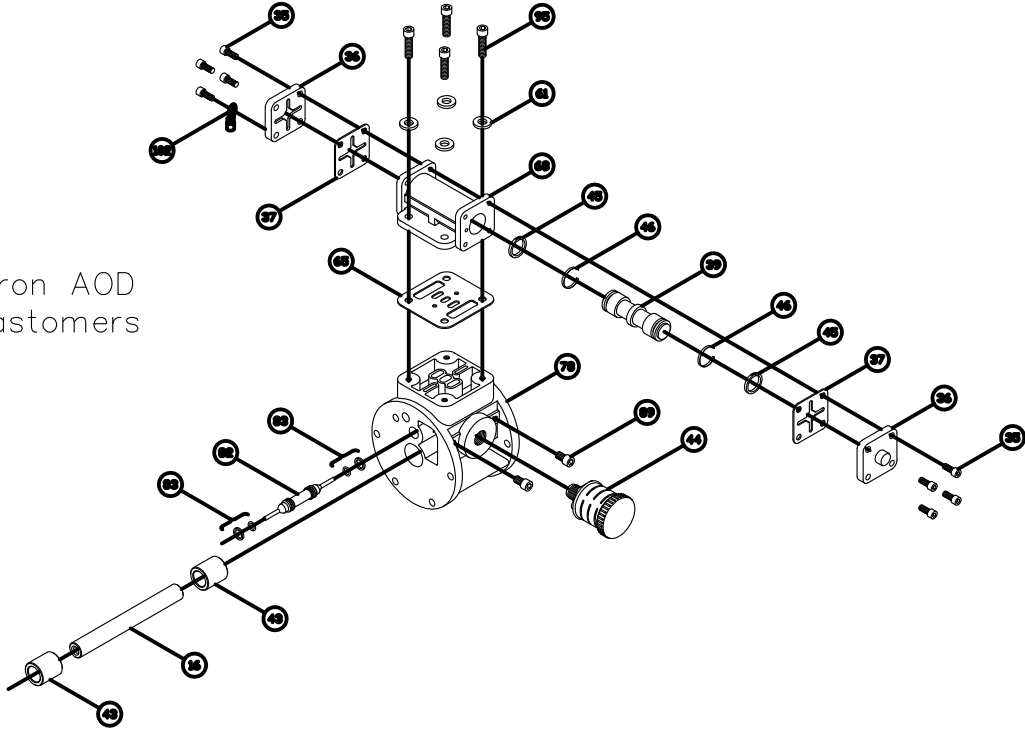

1" Cast Iron AOD
Teflon Elastomers

44-382-00.dwg rev. C