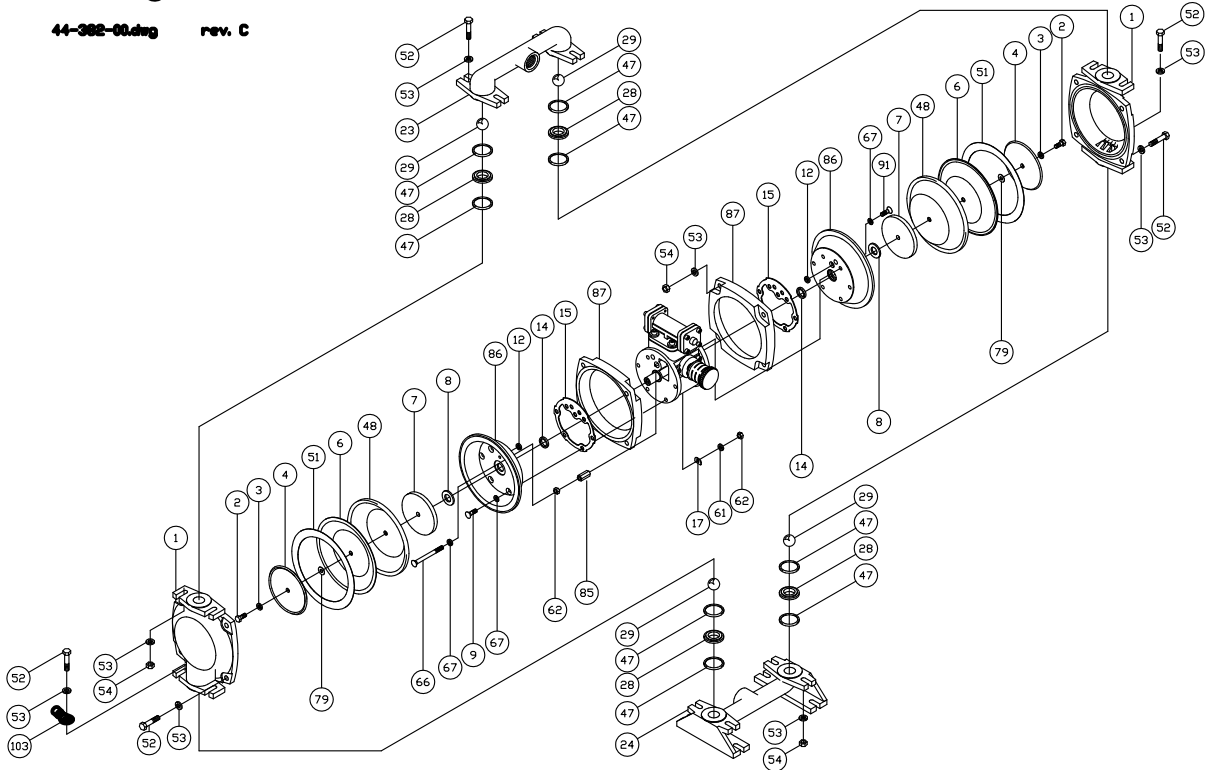

47-372-00.dwg rev. D