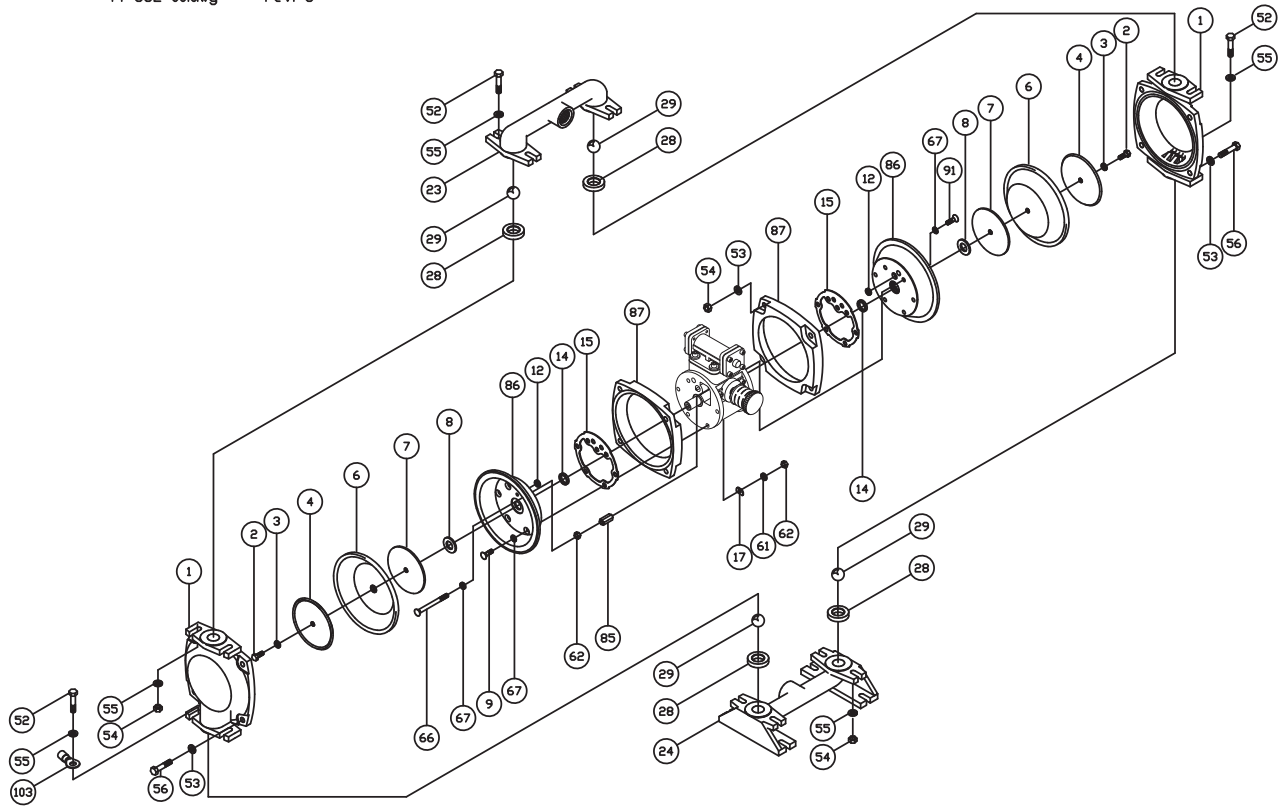

47-471-00.dwg rev. A

Price Pump Co.

21775 Eighth Street East * Sonoma, CA 95476-0329 * (707) 938-8441 * Fax (707) 938-0764