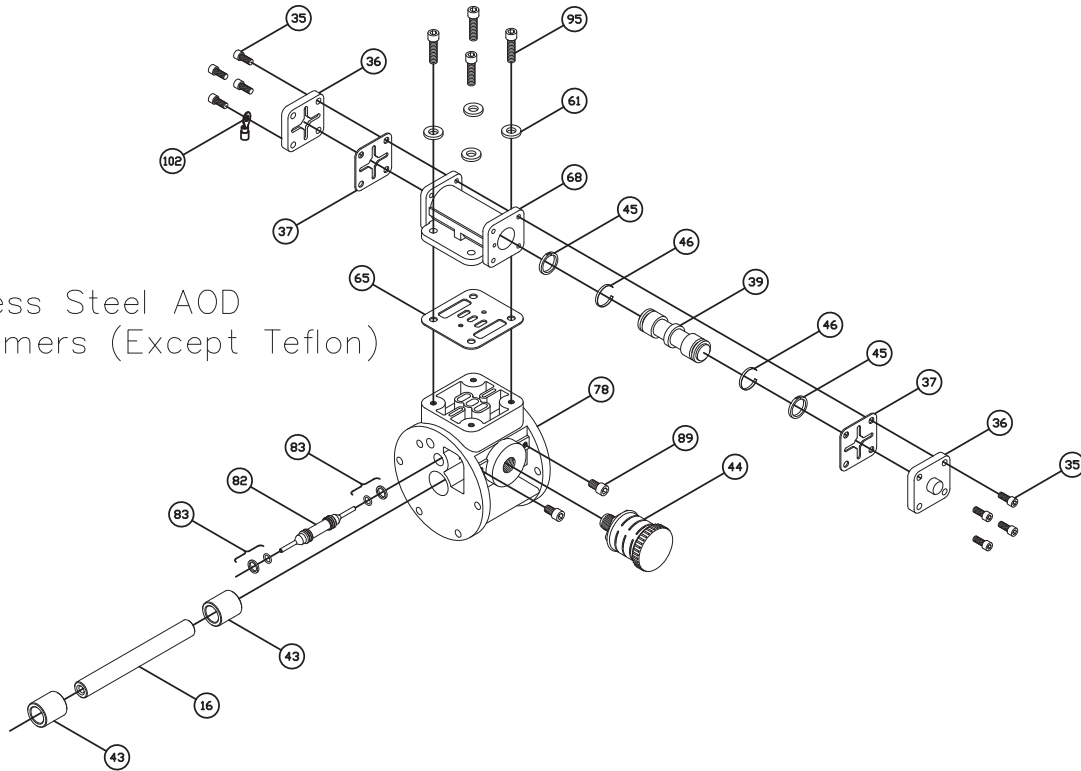

PRICE PUMP CO.

1" Stainless Steel AOD
All Elastomers (Except Teflon)

44-382-00.dwg rev. C