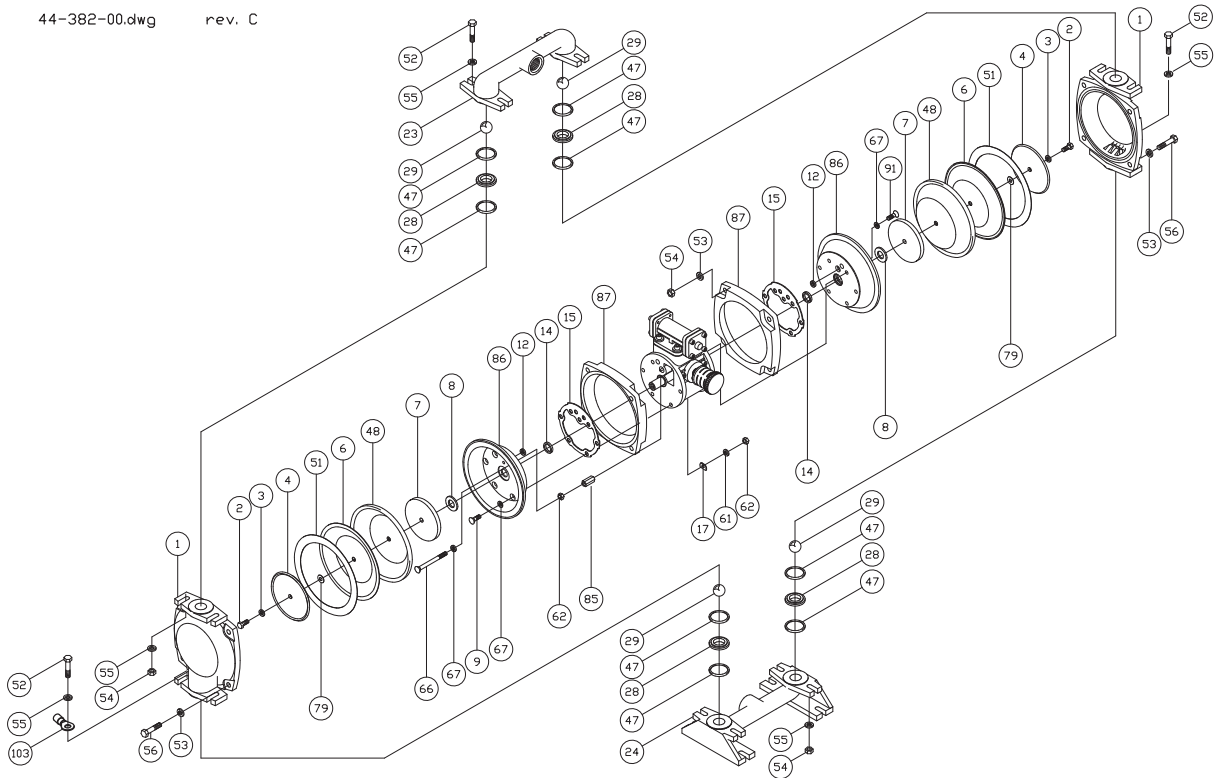

47-472-00.dwg rev. B

Price® Pump Co.

21775 Eighth Street East * Sonoma, CA 95476-0329 * (707) 938-8441 * Fax (707) 938-0764