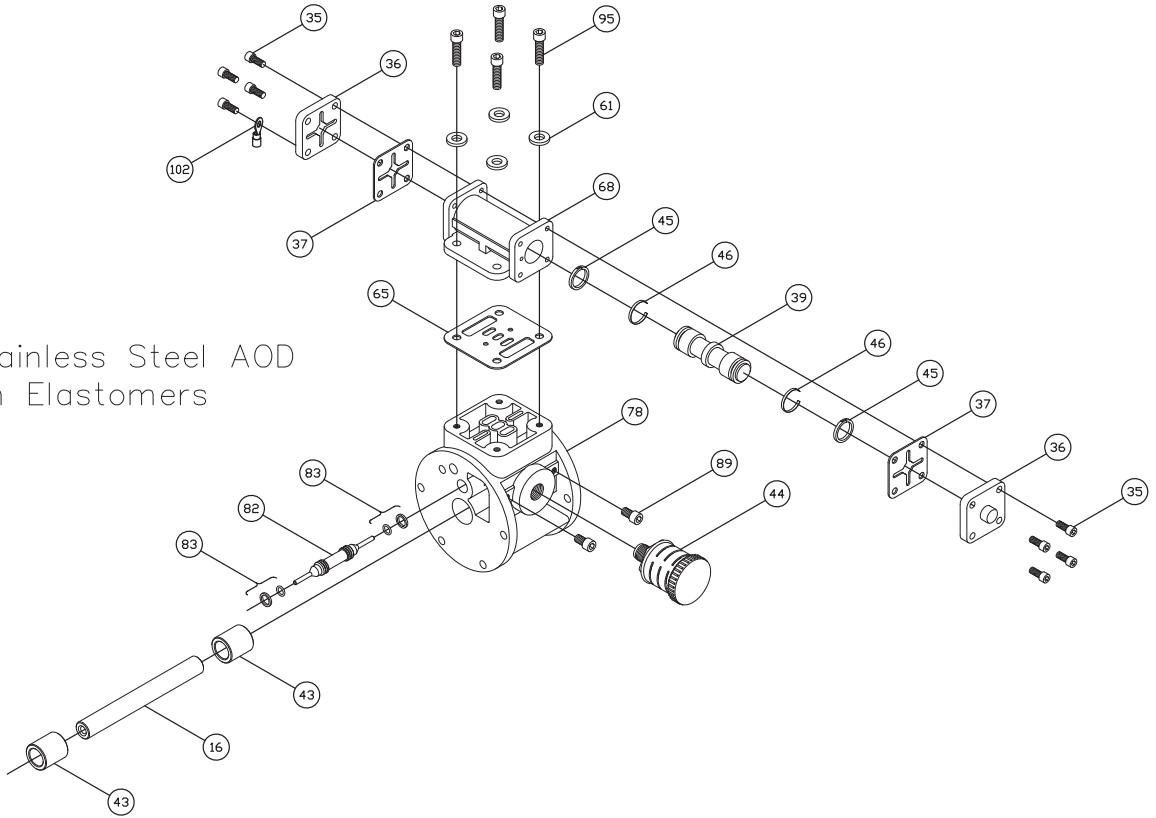

PRICE PUMP CO.

1" Stainless Steel AOD
Teflon Elastomers

44-382-00.dwg rev. C