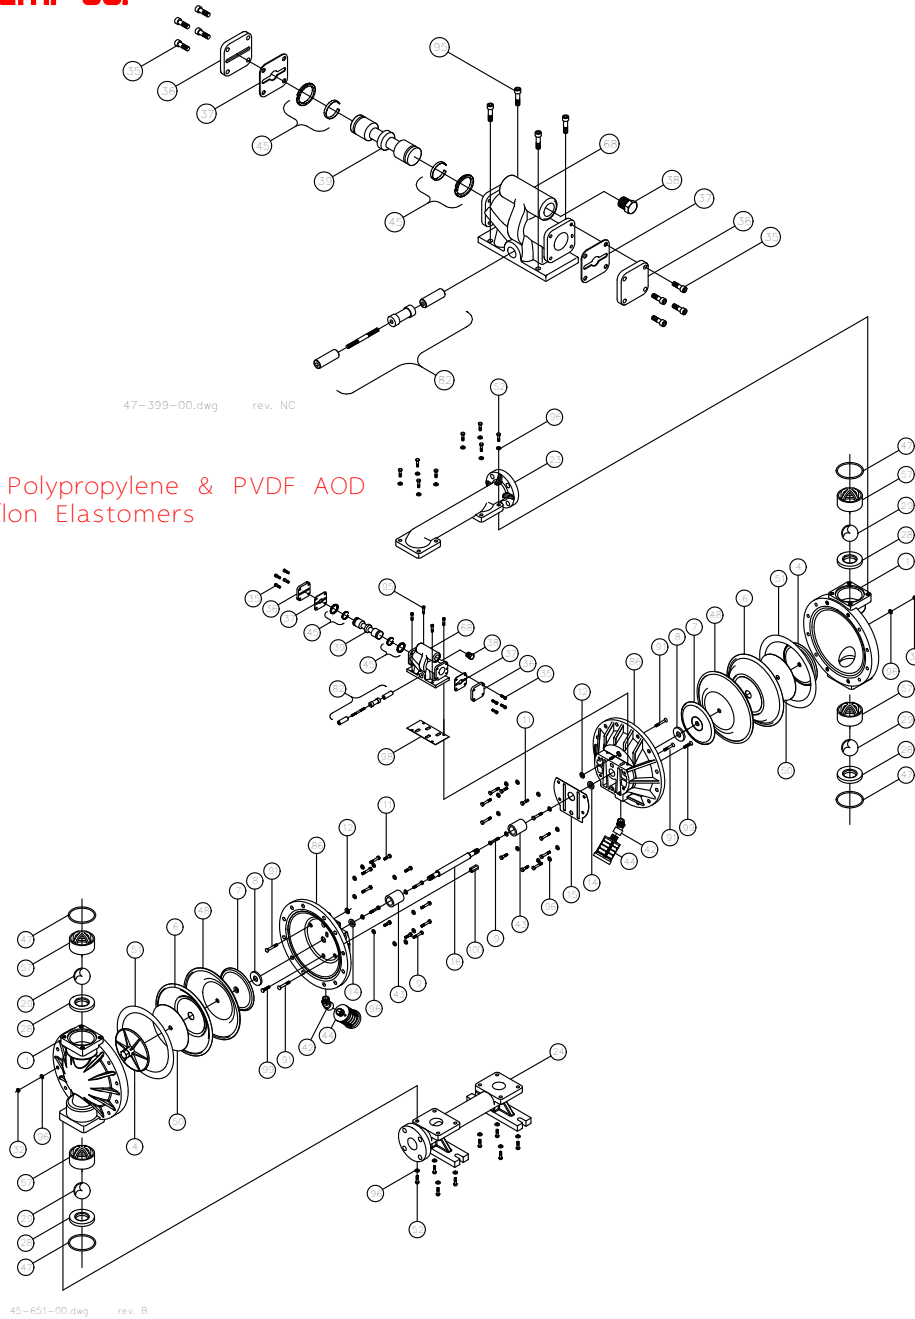

PRICE PUMP CO.

2AOD-Ptef.dwg rev. B

Price Pump Co.

21775 Eighth Street East * Sonoma, CA 95476-0329 * (707) 938-8441 * Fax (707) 938-0764

2" AOD Polypropylene & PVDF Parts List

(Teflon Elastomers)

PRICE® PUMP CO.

AOD2P-Tplist.doc rev. F

Key #	Description	Quantity	Part #	Material
1	Chamber, Pump	2	47-988-□□	Customer Preference
4	Plate, Diaphragm (Outer)	2	47-985-80	PVDF
6	Diaphragm	2	44-101-50	Teflon
7	Plate, Diaphragm (Inner)	2	48-663-00	Stainless Steel
8	Bumper	2	44-106-00	Polyurethane
9	Cap Screw	16	3085	Stainless Steel
11	Cap Screw	8	60-024-00	Stainless Steel
12 +	Seal	2	46-060-00	Molythane
14 +	Seal	2	44-372-00	Molythane
15 +	Gasket, Air Valve / Chamber	1	48-636-00	Santoprene
16	Shaft, Pump	1	46-175-00	Steel – Nitrided
23	Manifold, Discharge	1	47-986-□□	Customer Preference
24	Manifold, Suction	1	47-987-□□	Customer Preference
28	Seat, ball Valve	4	47-983-50	Teflon
29	Ball Valve	4	44-102-50	Teflon
32	Hex, Nut	16	60-061-00	Steel – Zinc Plated
35	Cap Screw, Socket Head	8	51-640-00	Stainless Steel
36	Cap, Spool, Air Valve	2	46-217-40	Aluminum
37 +	Gasket, Cap	2	46-218-00	Polyurethane
38	Pipe Plug	1	60-056-00	Stainless Steel
39 +	Spool, Air Valve	1	47-180-00	Phenolic
42	Elbow	2	44-129-00	Polypropylene
43 +	Sleeve, Bushing	2	44-120-00	Bronze
44 +	Muffler	2	44-127-66	Polypropylene
45 +	Piston Ring w/ Expander	2	44-366-00	Phenolic / Stainless Steel
47	O-ring	4	46-182-00	Teflon Encapsulated Viton
48	Backup Diaphragm	2	46-233-10	Buna
50	Diagaurd	2	45-503-00	Teflon
51	Gortex Tape	2	60-001-00	Teflon
52	Cap Screw	16	60-024-00	Stainless Steel
57	Cage, Ball Valve	4	47-991-□□	Customer Preference
68	Housing, Spool	1	47-996-10	Stainless Steel
82 +	Pilot Spool, Air Valve	1	47-587-00	Phenolic / Stainless
86	Chamber, Air	2	47-995-00	Polypropylene
91	Cap Screw	4	48-946-00	Alloy – Zinc Plated
95	Cap Screw, Socket Head	4	48-950-00	Stainless Steel
96	Flat Washer	56	49-015-00	Stainless Steel
98 +	Gasket, Spool Housing	1	48-967-00	Santoprene
99	Capscrew, Flat Socket Head	2	49-018-00	Alloy – Zinc Plated
100	Coupling Nut	1	49-017-00	Steel – Zinc Plated
	Air Valve Rebuild Kit			
	-Includes All Parts with +	1	48-620-00	
	Elastomer Kit	1	49-051-55	

□□ Pump Material: 00 – Polypropylene
                             80 – PVDF

Price® Pump Co.

21775 Eighth Street East * Sonoma, CA 95476-0329 * (707) 938-8441 * Fax (707) 938-0764