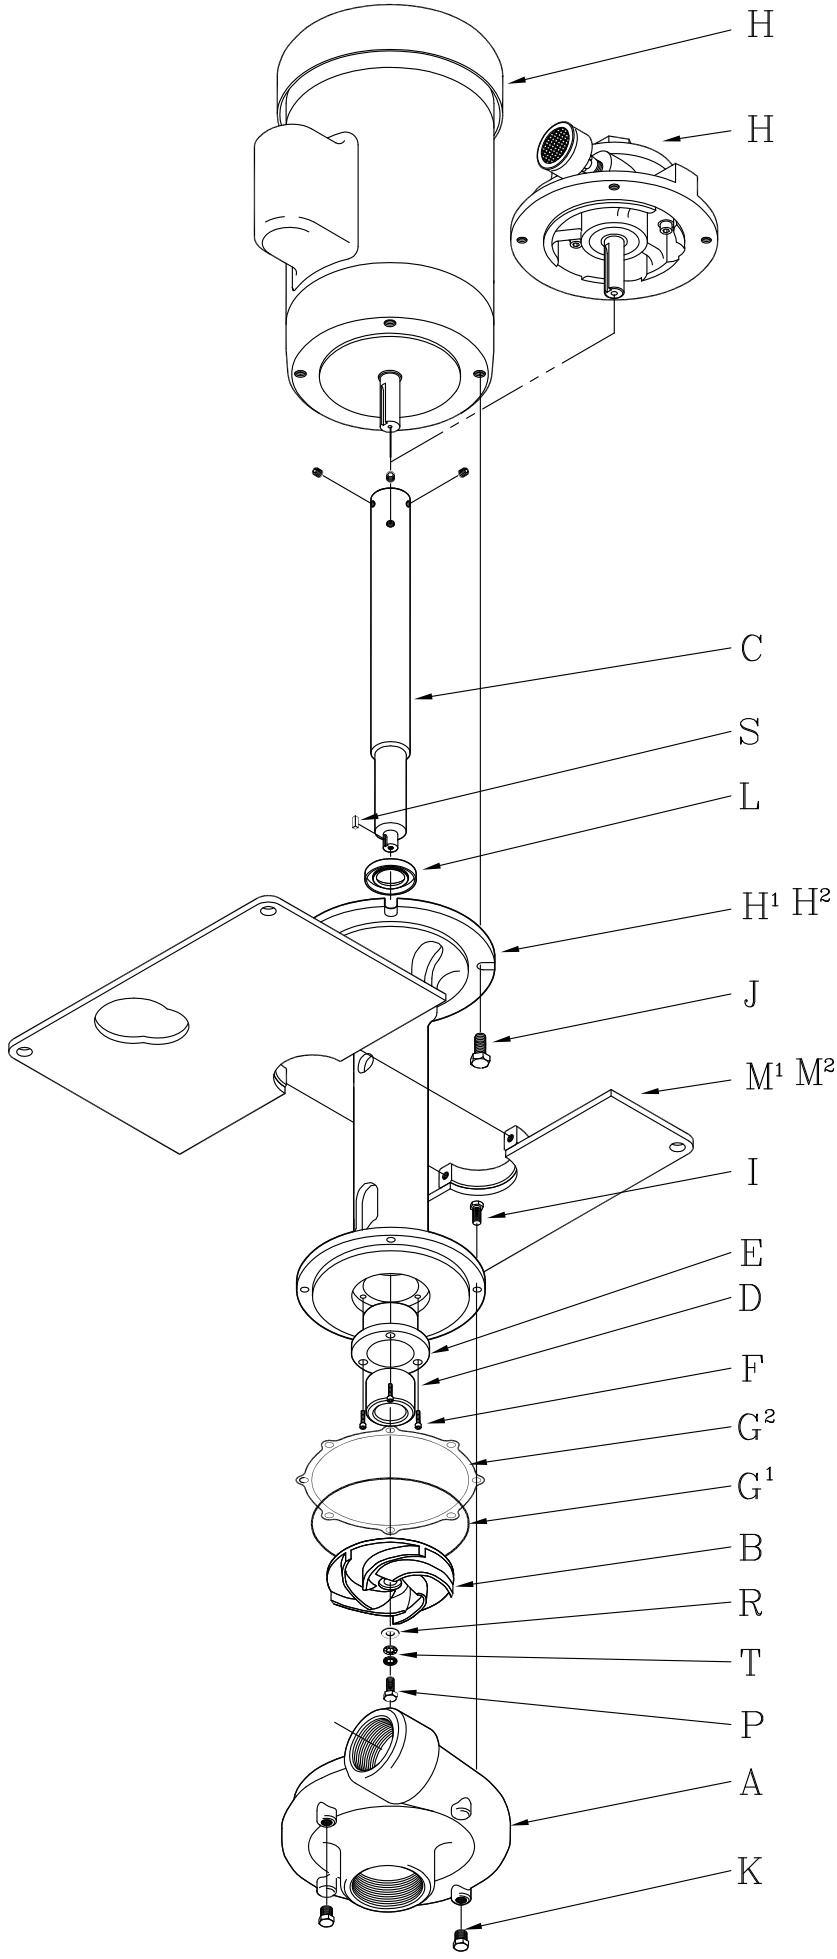

PRICE PUMP CO.

CD_V_P.dwg rev. A

CD100/150 VERTICAL

Price® Pump Co.
21775 Eighth Street East * Sonoma, CA 95476-0329 * (707) 938-8441 * Fax (707) 938-0764