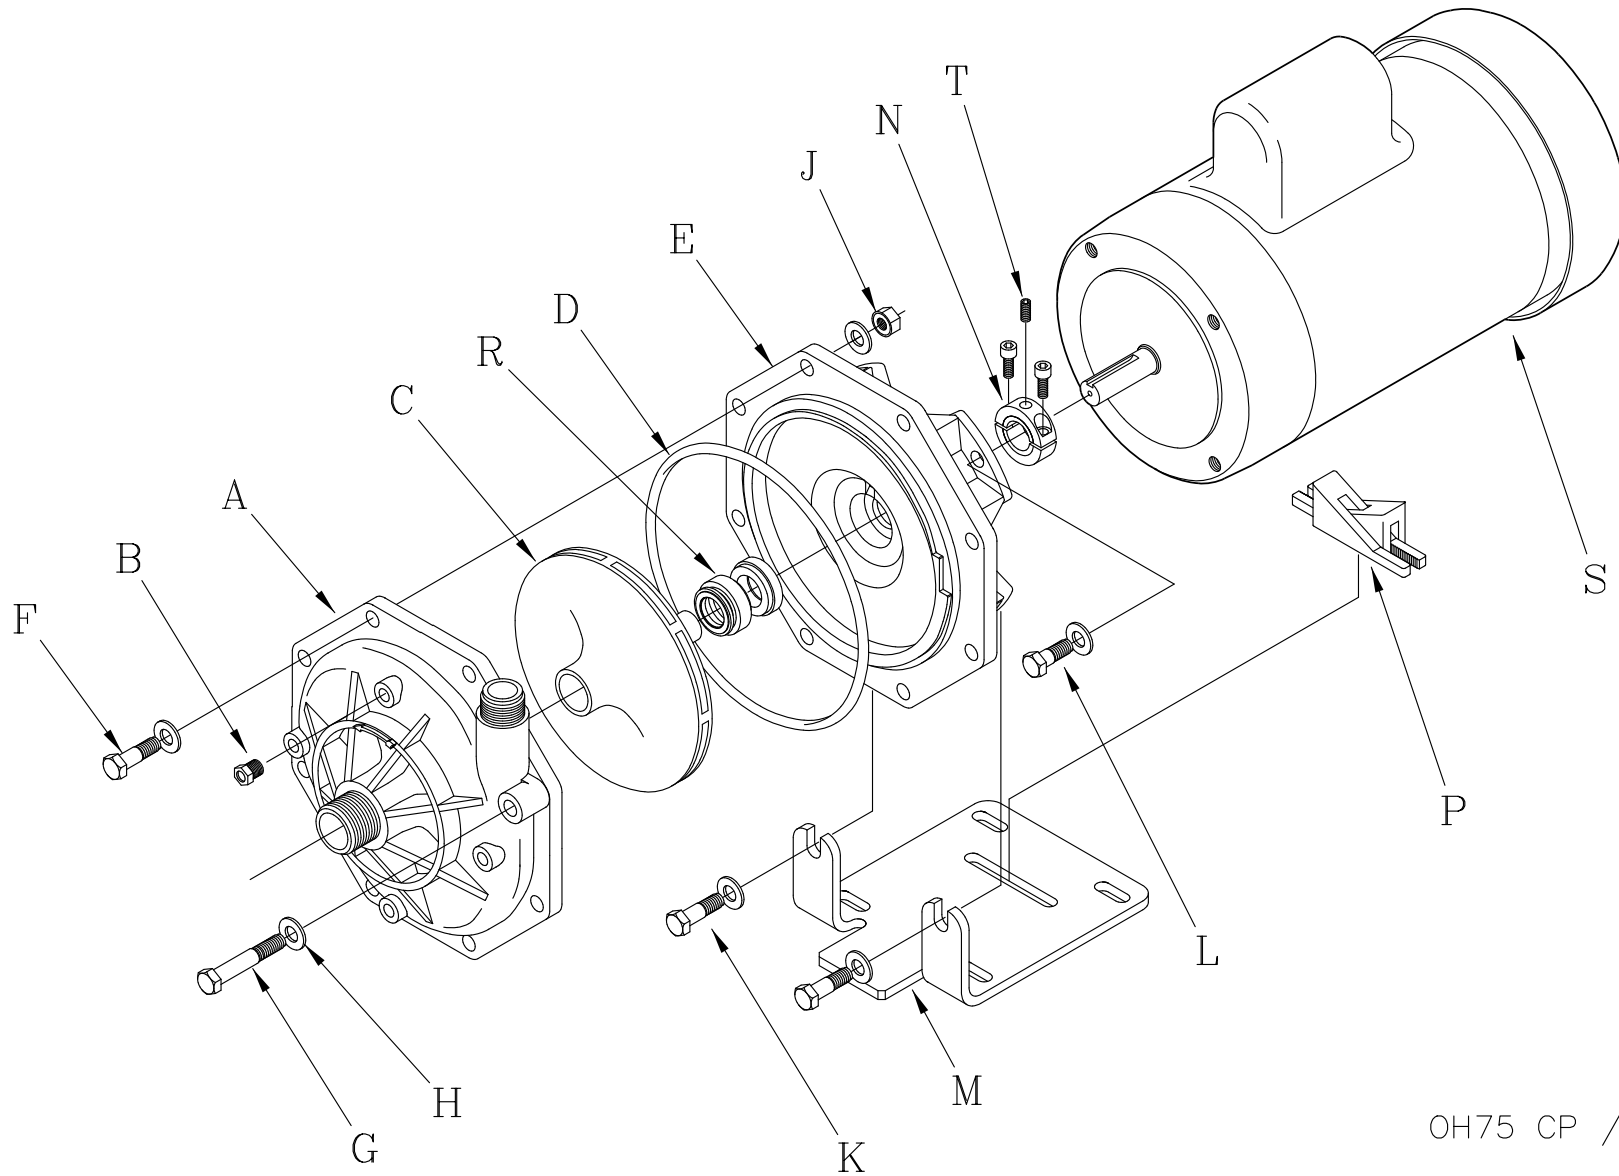

PRICE® PUMP CO.

OH75 CP / PF

Price® Pump Co.

21775 Eighth Street East * Sonoma, CA 95476-0329 * (707) 938-8441 * Fax (707) 938-0764