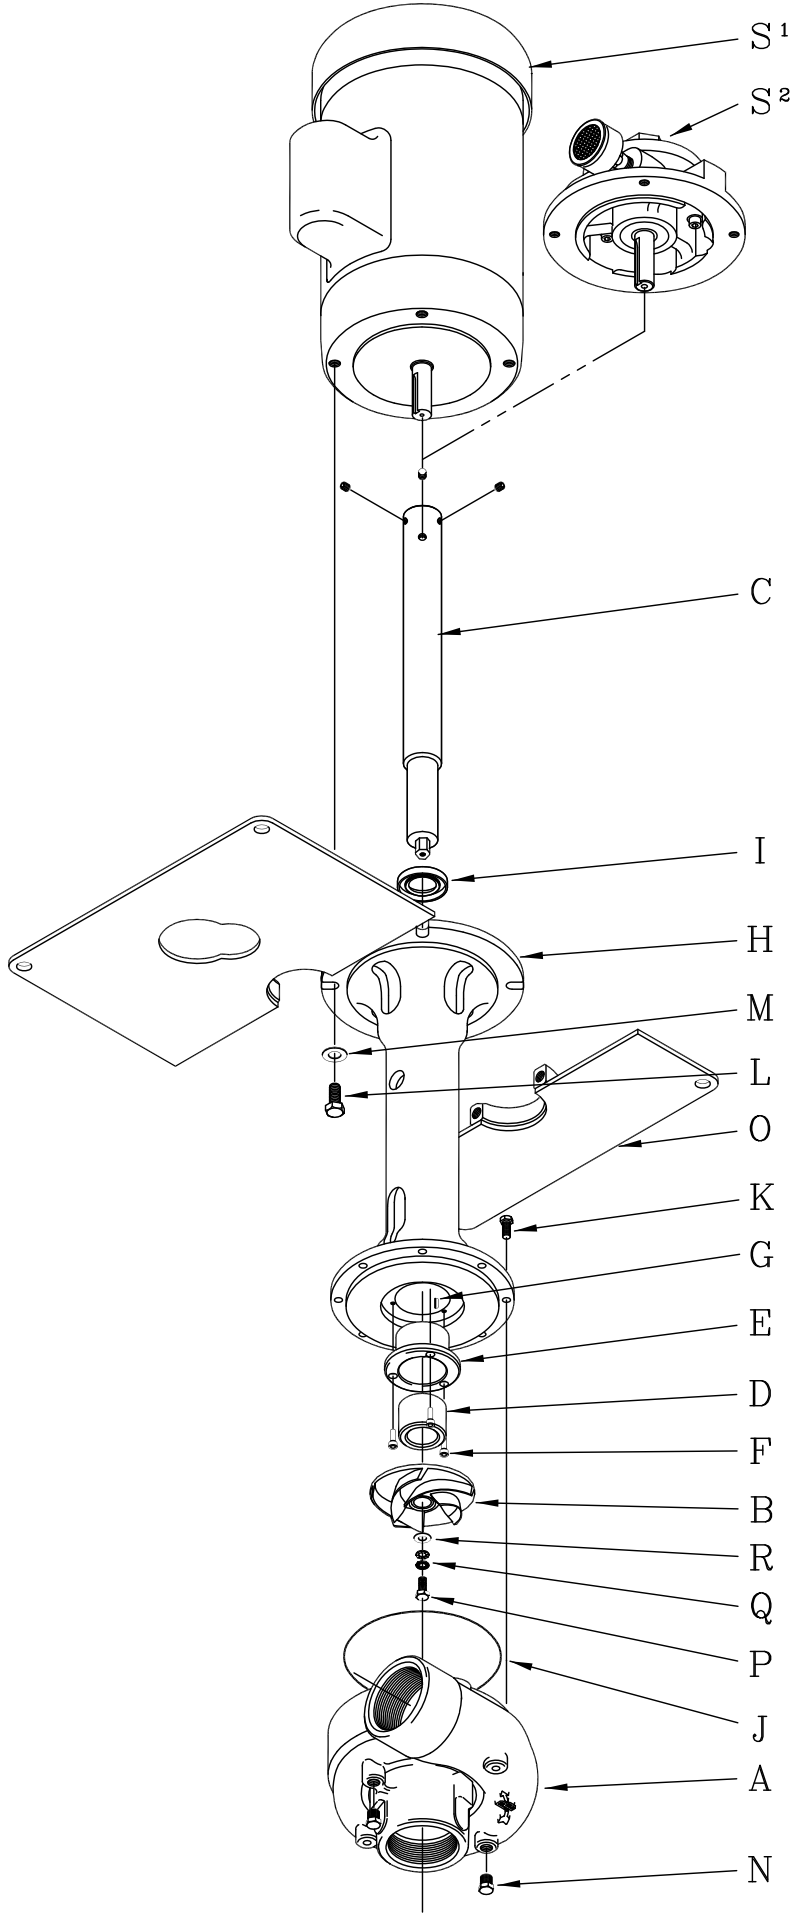

PRICE PUMP CO.

RC_V_P.dwg rev. -

RC200/300 VERTICAL

Price® Pump Co.

21775 Eighth Street East * Sonoma, CA 95476-0329 * (707) 938-8441 * Fax (707) 938-0764