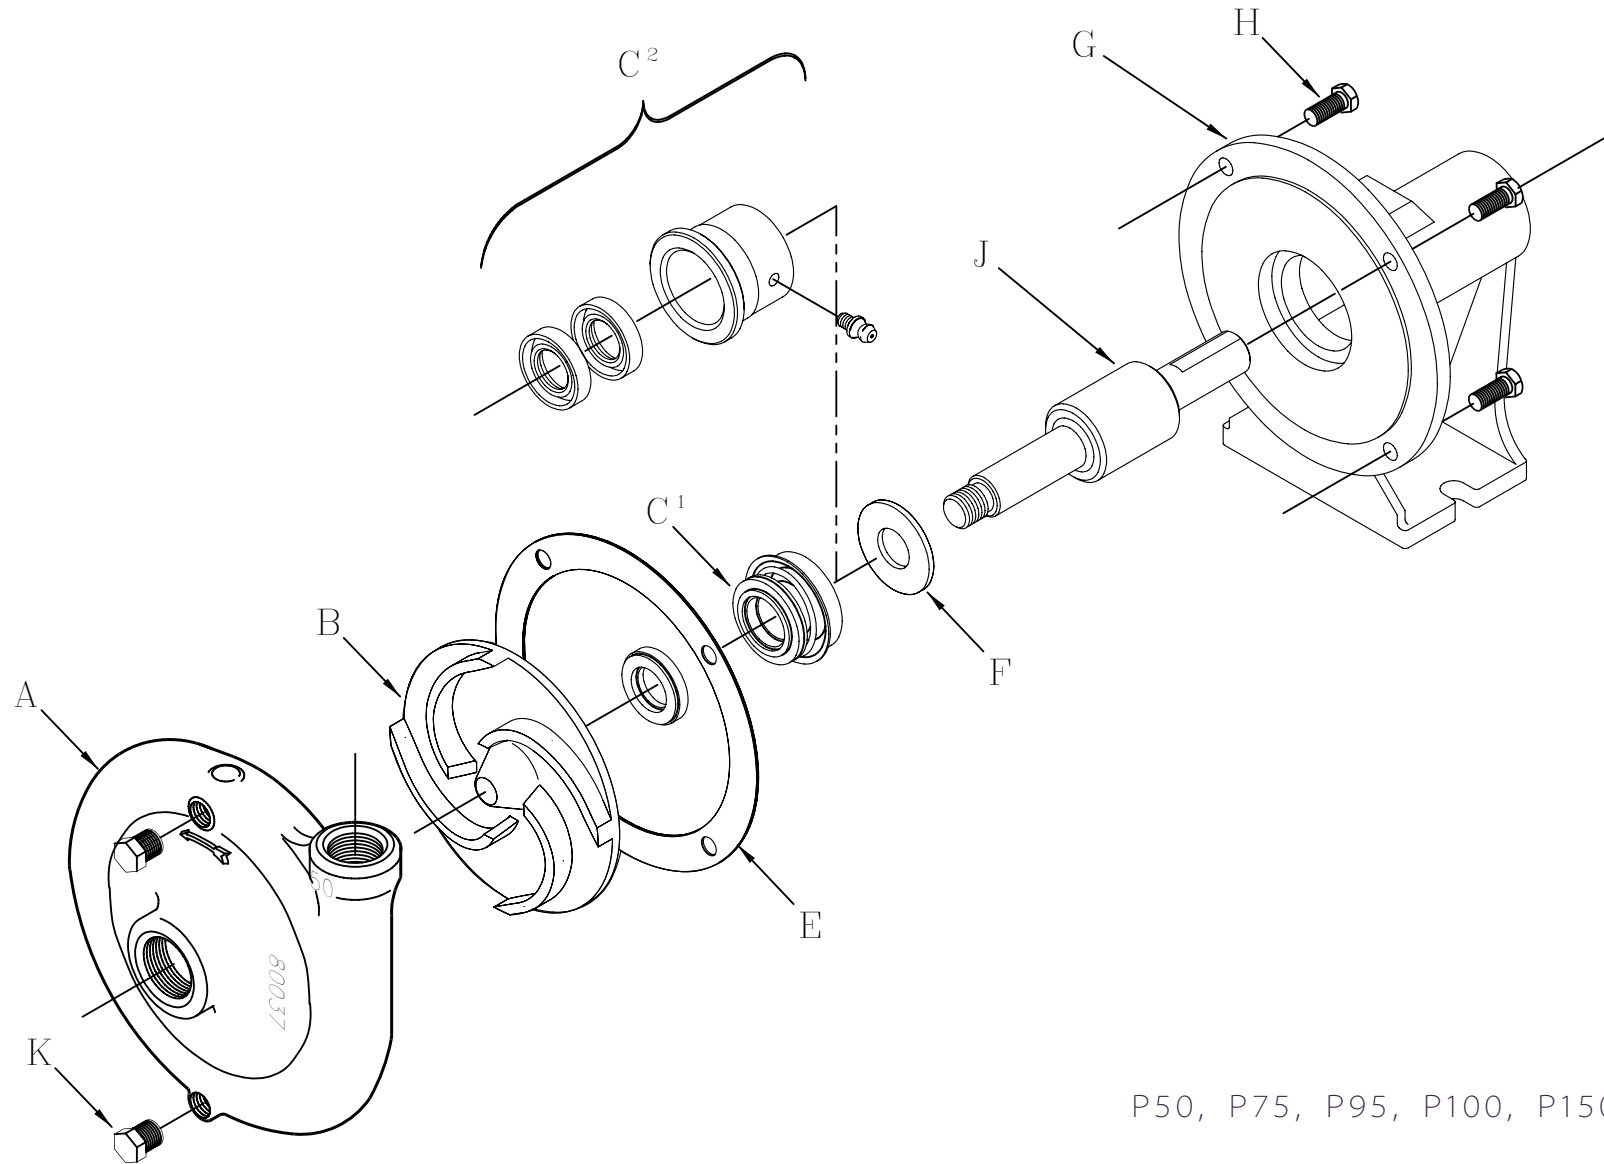

PRICE® PUMP CO.

PRYCO_P.dwg rev. B

P50, P75, P95, P100, P150

Price® Pump Co.

21775 Eighth Street East * Sonoma, CA 95476-0329 * (707) 938-8441 * Fax (707) 938-0764