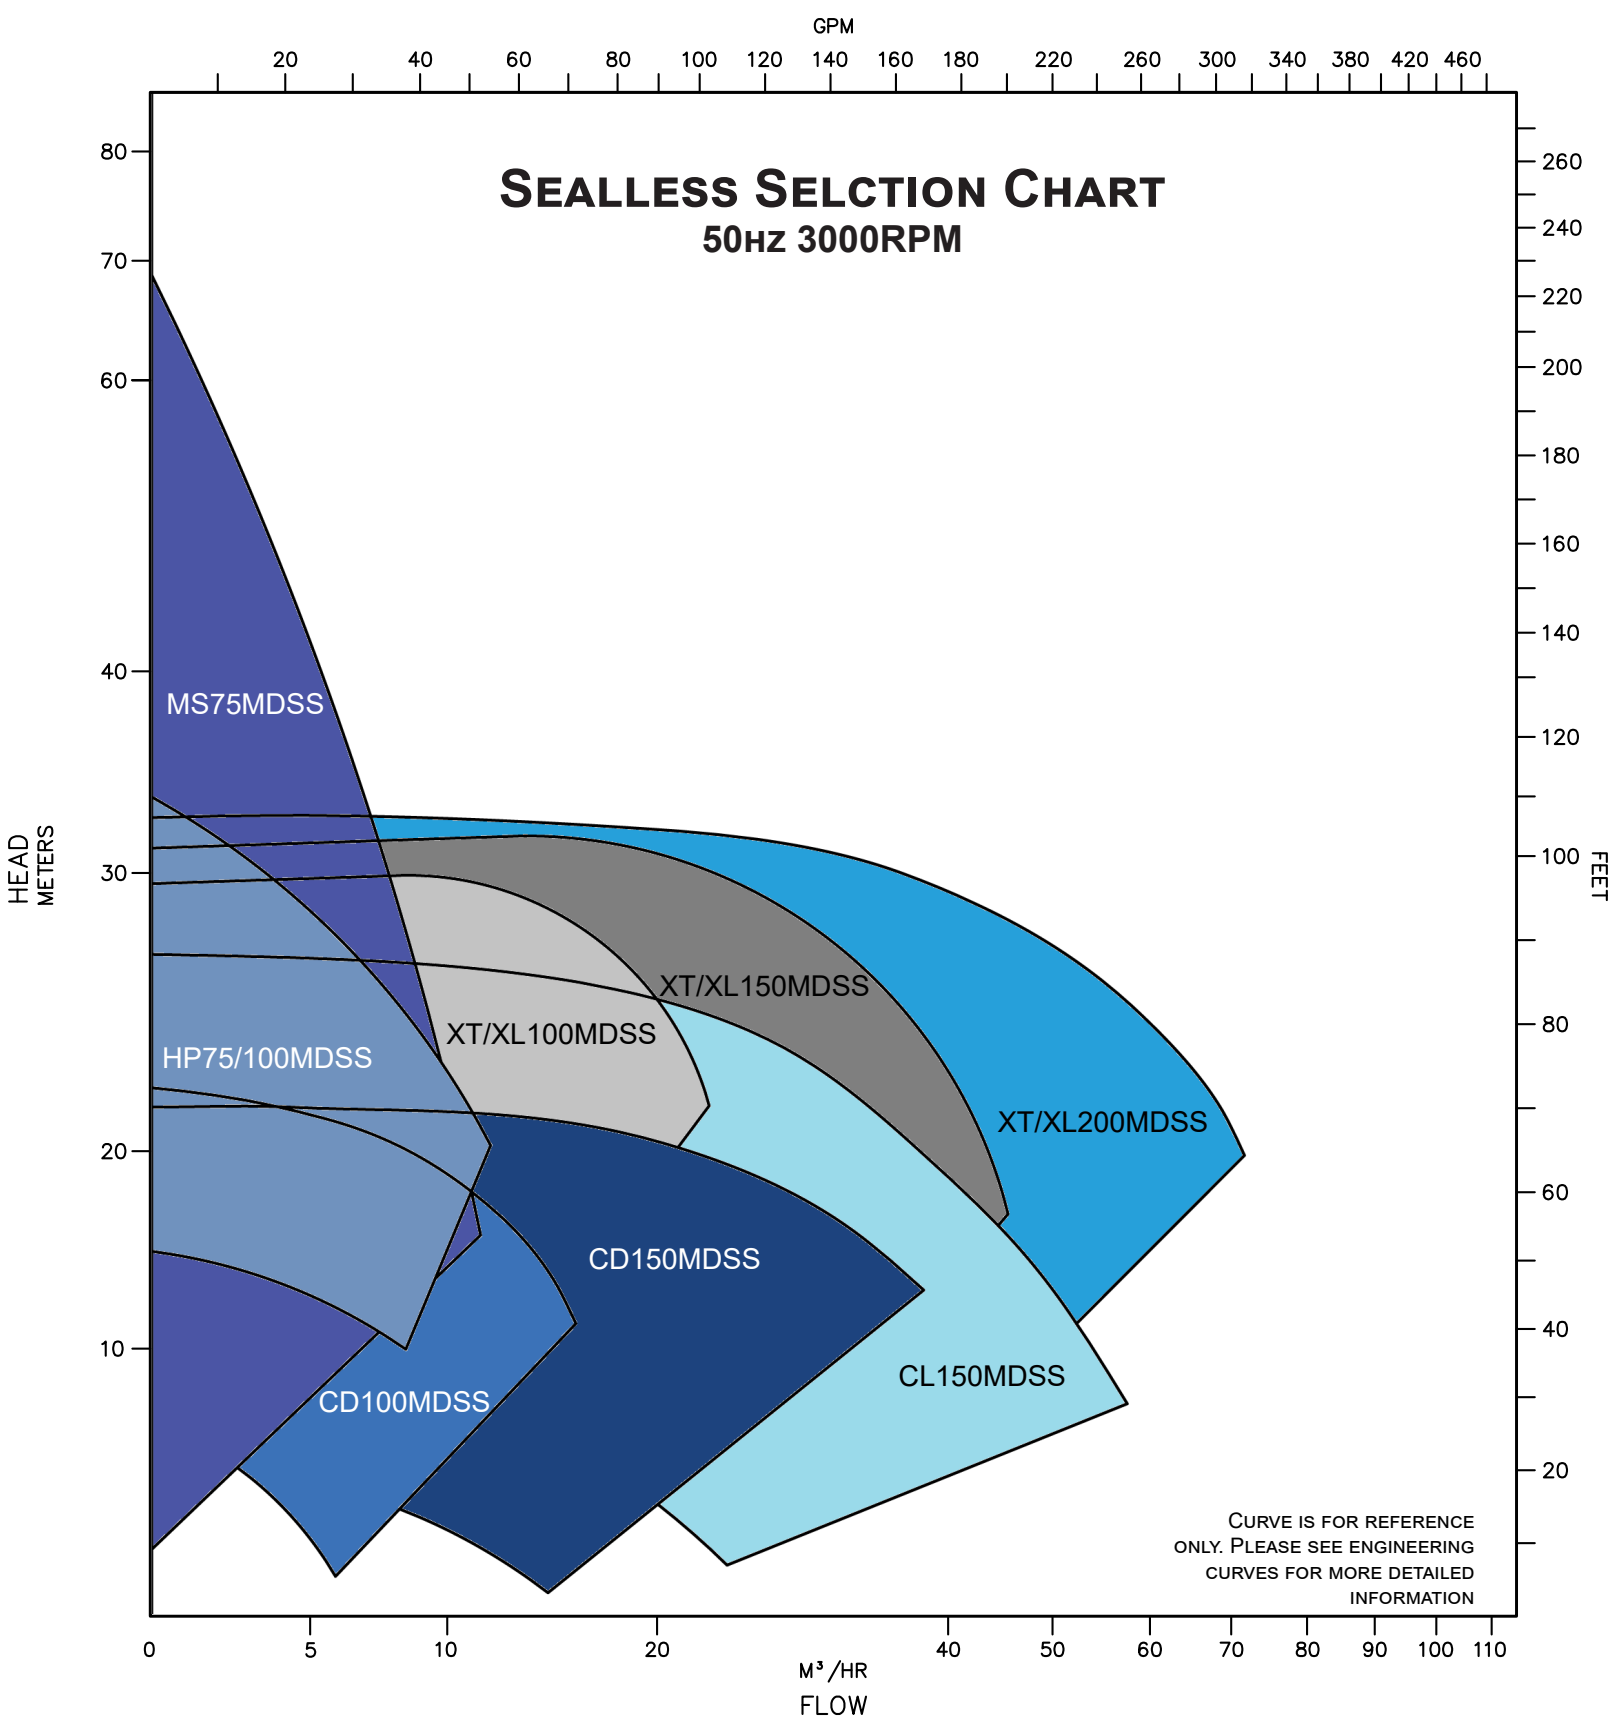

SEALLESS SELECTION CHART

50HZ 3000RPM

CURVE IS FOR REFERENCE ONLY. PLEASE SEE ENGINEERING CURVES FOR MORE DETAILED INFORMATION

2203 SMEED PKWY. CALDWELL ID 83605
WWW.PRICEPUMP.COM