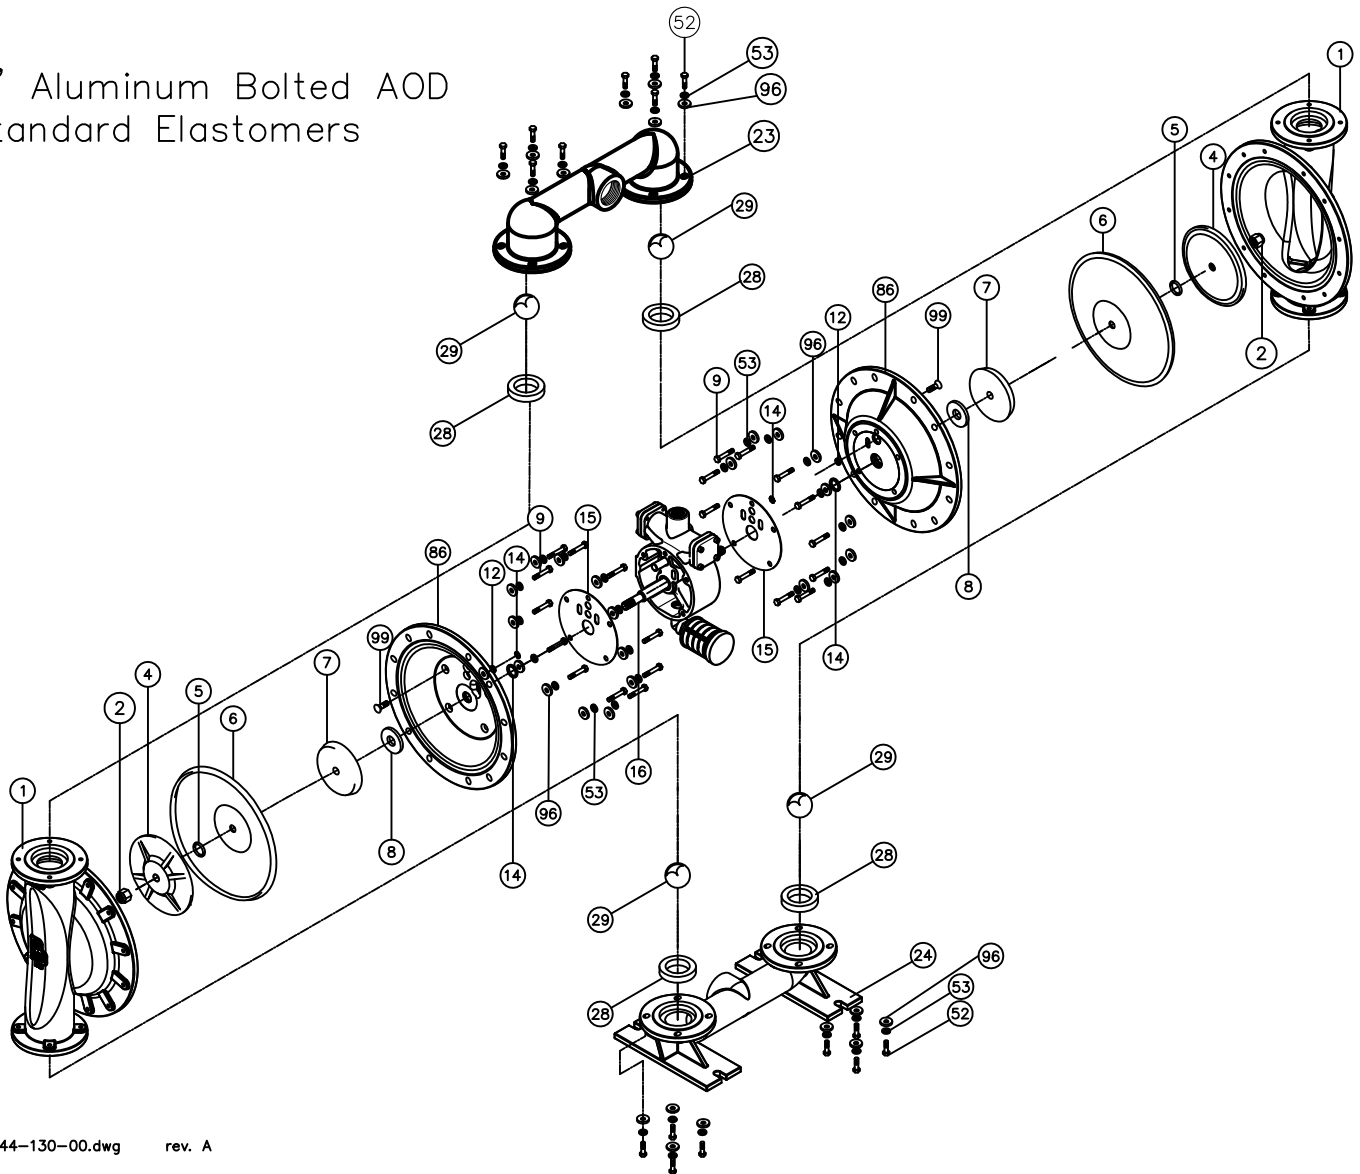

44-130-00.dwg rev. A

Price Pump Co.

21775 Eighth Street East * P.O. Box Q * Sonoma, CA 95476-0329 * (707) 938-8441 * Fax (707) 938-0764

2" AOD Bolted Aluminum Parts List

(All Elastomers Except Teflon)

PRICE® PUMP CO.

AOD2BALplist.doc rev. NC

Key #	Description	Quantity	Part #	Material
1	Chamber, Pump	2	47-132-56	Aluminum
2	Lock Nut	2	51-775-00	Steel- Zinc Plated
4	Plate, Diaphragm (Outer)	2	44-752-04	Aluminum
6	Diaphragm	2	44-101-**	Customer Preference
7	Plate, Diaphragm (Inner)	2	44-108-04	Aluminum
8	Bumper	2	44-106-00	Polyurethane
9	Cap Screw	24	60-031-00	Stainless Steel
10	Spacer			
	(Only on Santoprene Elastomer Pumps)	2	49-112-00	Stainless Steel
12 +	Seal	2	46-060-00	Molythane
14 +	Seal	2	44-372-00	Molythane
15 +	Gasket, Air Valve / Chamber	1	48-636-00	Santoprene
16	Shaft, Pump	1	46-469-00	Stainless – Nitrided
23	Manifold, Discharge	1	47-130-56	Aluminum
24	Manifold, Suction	1	47-131-56	Aluminum
28	Seat, Ball Valve	4	44-105-**	Customer Preference
29	Ball Valve	4	44-102-**	Customer Preference
35	Cap Screw, Socket Head	8	51-640-00	Stainless Steel
36	Cap, Spool, Air Valve	2	45-452-00	Nylon, Glass Filled
37 +	Gasket, Cap	2	46-218-00	Polyurethane
38	Pipe Plug	1	60-056-00	Stainless Steel
39 +	Spool, Air Valve	1	47-180-00	Phenolic
42 +	Elbow	2	44-129-00	Polypropylene
43 +	Sleeve, Bushing	2	44-120-00	Bronze
44 +	Muffler	2	44-127-33	Polypropylene
45 +	Piston Ring w/ Expander	2	44-366-00	Phenolic / Stainless Steel
52	Cap Screw	16	60-022-00	Stainless Steel
53	Lockwasher	16	60-053-00	Stainless Steel
68	Housing, Spool	1	47-996-10	Stainless Steel
82 +	Pilot Spool, Air Valve	1	47-587-00	Phenolic / Stainless Steel
86	Chamber, Air	2	47-995-00	Polypropylene
91	Cap Screw	4	48-946-00	Aluminum – Zinc Plated
95	Cap Screw, Socket Head	4	48-950-00	Stainless Steel
96	Flat Washer	24	49-015-00	Stainless Steel
98	Gasket, Spool Housing	1	48-967-00	Santoprene
99	Capscrew, Flat Socket Head	2	49-018-00	Alloy – Zinc Plated
100	Coupling Nut	1	49-017-00	Steel – Zinc Plated
	Air Valve Rebuild Kit			
	-Includes All Parts with +	1	47-665-00	
	Elastomer Kit	1	44-809-**	

** Elastomers: 00 – Neoprene
10 – Buna-N
20 – Viton
30 – Nordel
60 – Santoprene

Price® Pump Co.

21775 Eighth Street East * P.O. Box Q * Sonoma, CA 95476-0329 * (707) 938-8441 * Fax (707) 938-0764