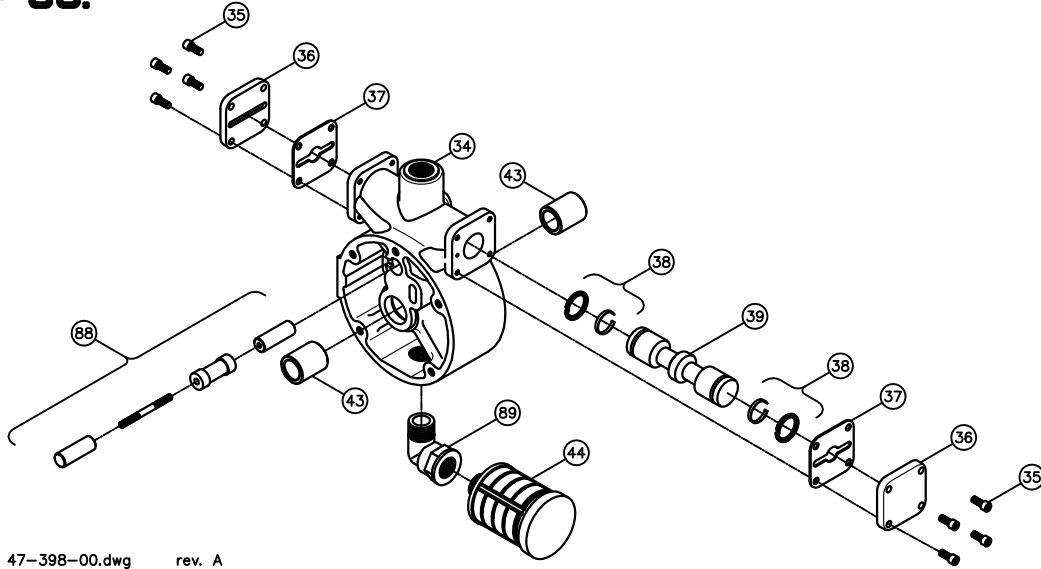

PRICE PUMP CO.

47-398-00.dwg rev. A

2" Aluminum Bolted AOD
Standard Elastomers