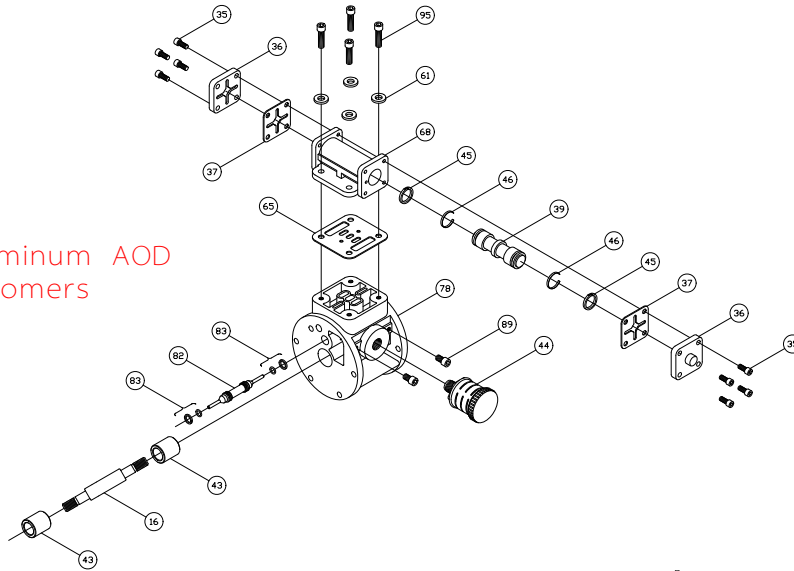

PRICE PUMP CO.

1.5AOD-ALtef.dwg rev. E

1 - 1/2" Aluminum AOD
Teflon Elastomers

AIRVALVE_1.5_INCH_TEF.dwg rev. -