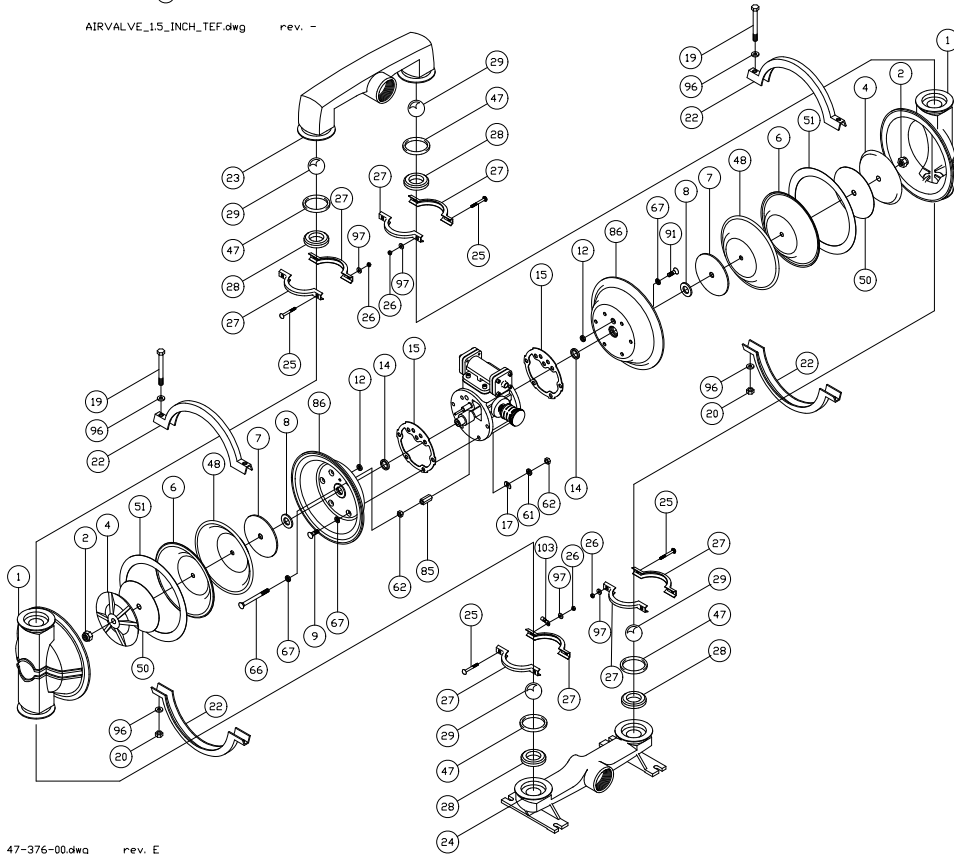

47-376-00.dwg rev. E

Price Pump Co.

2203 Smeed Pkwy, * Caldwell, ID 83605 * (208) 402-6871 * Fax (208) 402-6856