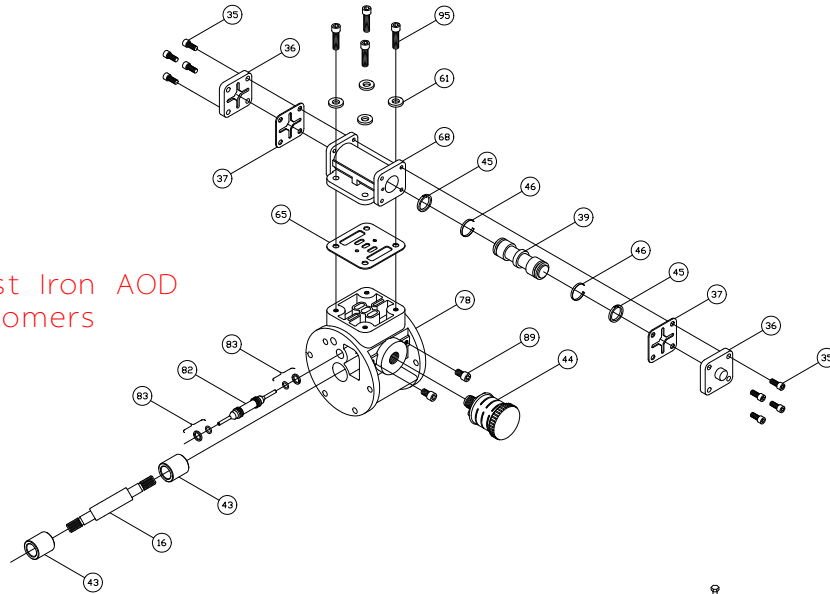

1-1/2" Cast Iron AOD
Teflon Elastomers

AIRVALVE_1.5_INCH_TEF rev. -

47-374-00.dwg rev. D

1 1/2" AOD Cast Iron Parts List

(Teflon Elastomers)

PRICE® PUMP CO.

AOD1.5CI-Tplist.doc rev. H

Key #	Description	Quantity	Part #	Material
1	Chamber, Pump	2	45-158-02	Cast Iron
4	Plate, Diaphragm (Outer)	2	45-155-02	Cast Iron
6	Diaphragm	2	44-150-50	Teflon
7	Plate, Diaphragm (Inner)	2	46-852-00	Stainless Steel
8	Bumper	2	44-151-00	Polyurethane
9	Cap Screw	10	51-750-00	Stainless Steel
12 +	Seal	2	44-431-00	Molythane
14 +	Seal	2	44-432-00	Molythane
15 +	Gasket, Air Valve / Chamber	2	46-564-00	Polyurethane
16	Shaft, Pump	1	46-478-00	Steel - Nitrided
17	"D" Flat Washer	10	47-370-00	Stainless Steel
19	Bolt, Hex	4	51-679-00	Stainless Steel
20	Hex Nut	4	60-061-SS	Stainless Steel
22	Clamp Half	4	44-147-00	Steel - Zinc Plated
23	Manifold, Discharge	1	45-156-02	Cast Iron
24	Manifold, Suction	1	45-157-02	Cast Iron
28	Seat, ball Valve	4	46-102-00	Stainless Steel
29	Ball, Valve 1-7/8 "	4	44-144-50	Teflon
35	Cap Screw, Socket Head	8	51-640-00	Steel - Zinc Plated
36	Cap, Spool, Air Valve	2	45-743-40	Aluminum
37 +	Gasket, Cap 85 +/- Duro	2	45-728-00	Polyurethane
39 +	Spool, Air Valve	1	47-196-00	Phenolic
43 +	Sleeve, Bushing	2	44-186-00	Bronze
44 +	Muffler	1	44-284-66	Polypropylene
45 +	Piston Ring, Air Valve	2	44-427-00	Phenolic
46 +	Ring, Expander, Air Valve	2	44-537-00	Stainless Steel
47	O-ring	8	46-103-00	Teflon
48	Diaphragm, Backup	2	46-197-10	Buna
50	Diaguard	2	46-105-00	Teflon
51	Gortex Tape	2	60-001-00	Teflon
52	Hex Screw	8	60-012-00	Steel - Zinc Plated
53	Flat Washer	16	60-048-00	Steel - Zinc Plated
54	Hex Nut L/N	8	60-062-00	Steel - Zinc Plated
61	Lock Washer	14	60-053-00	Stainless Steel
62	Hex Nut	11	51-743-00	Stainless - Zinc Plated
65 +	Gasket, Air Valve / Spool	1	47-348-00	Fiber
66	Flat SOC Cap	1	51-751-00	Steel - Zinc Plated
67	O-ring	12	47-351-00	Buna
68	Housing, Spool	1	46-496-10	Aluminum, Anodized
78	Housing, Air Valve	1	46-495-10	Cyglass
82 +	Pilot Spool	1	47-341-00	Stainless Steel
83 +	Spool Ring Assembly	2	47-463-00	Buna / Phenolic
85	Coupling Nut, Hex	1	46-533-00	Steel - Zinc Plated
86	Chamber, Air	2	47-342-50	Aluminum
89	Cap Screw	2	60-037-00	Stainless Steel
91	Cap Screw	1	60-036-00	Stainless Steel
95	Cap Screw, Socket Head	4	51-749-00	Stainless Steel
96	Washer	8	52-128-43	Stainless Steel
102	Terminal Ring	1	60-070-00	Tin
103	Terminal Ring	1	60-072-00	Tin
	Air Valve Rebuild Kit	1	47-664-00	
	-Includes all parts with +			
	Elastomer Kit	1	46-480-00	