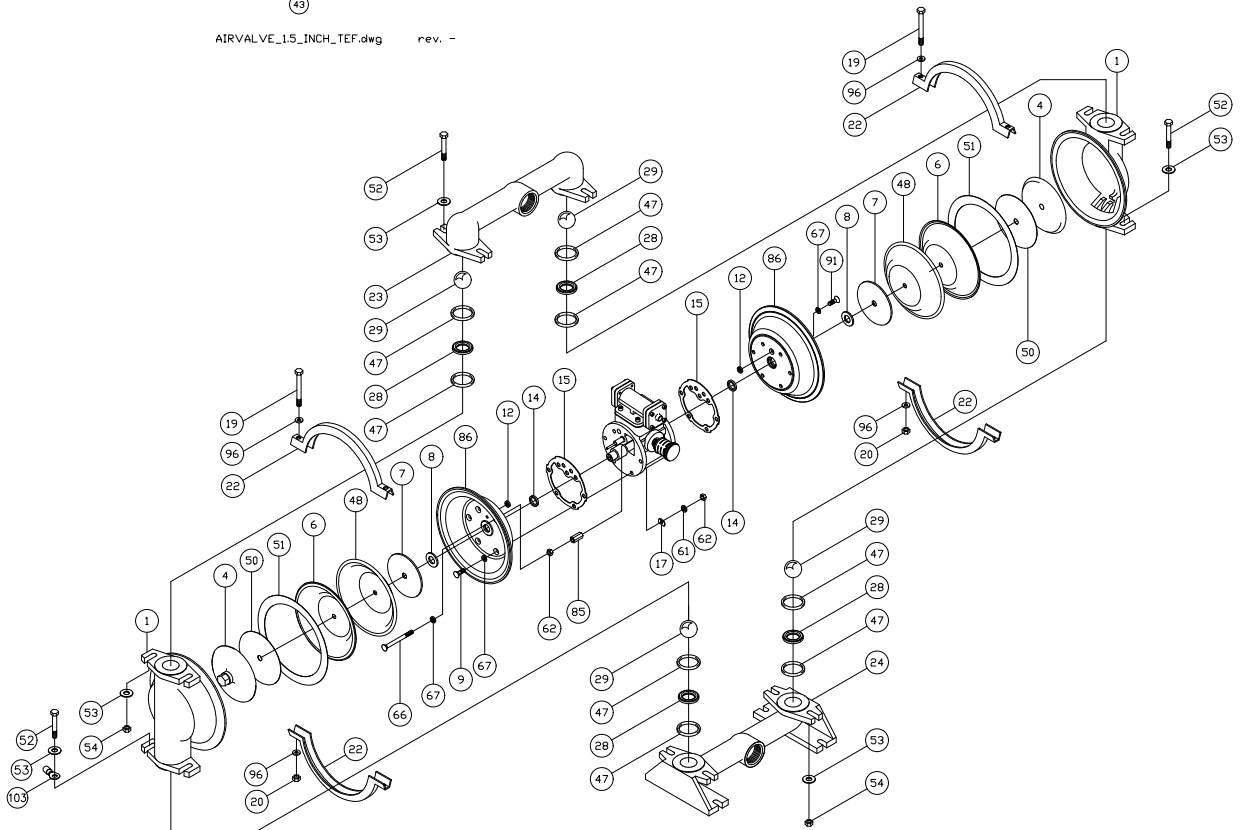

1-1/2" Cast Iron AOD
Teflon Elastomers

AIRVALVE_1.5_INCH_TEF rev. -

47-374-00.dwg rev. D

1 1/2" AOD Cast Iron Parts List

(Teflon Elastomers)

PRICE® PUMP CO.

AOD1.5CI-Tplist.doc rev. H

Key #	Description	Quantity	Part #	Material
1	Chamber, Pump	2	45-158-02	Cast Iron
4	Plate, Diaphragm (Outer)	2	45-155-02	Cast Iron
6	Diaphragm	2	44-150-50	Teflon
7	Plate, Diaphragm (Inner)	2	46-852-00	Stainless Steel
8	Bumper	2	44-151-00	Polyurethane
9	Cap Screw	10	51-750-00	Stainless Steel
12 +	Seal	2	44-431-00	Molythane
14 +	Seal	2	44-432-00	Molythane
15 +	Gasket, Air Valve / Chamber	2	46-564-00	Polyurethane
16	Shaft, Pump	1	46-478-00	Steel - Nitrided
17	"D" Flat Washer	10	47-370-00	Stainless Steel
19	Bolt, Hex	4	51-679-00	Stainless Steel
20	Hex Nut	4	60-061-SS	Stainless Steel
22	Clamp Half	4	44-147-00	Steel - Zinc Plated
23	Manifold, Discharge	1	45-156-02	Cast Iron
24	Manifold, Suction	1	45-157-02	Cast Iron
28	Seat, ball Valve	4	46-102-00	Stainless Steel
29	Ball, Valve 1-7/8 "	4	44-144-50	Teflon
35	Cap Screw, Socket Head	8	51-640-00	Steel - Zinc Plated
36	Cap, Spool, Air Valve	2	45-743-40	Aluminum
37 +	Gasket, Cap 85 +/- Duro	2	45-728-00	Polyurethane
39 +	Spool, Air Valve	1	47-196-00	Phenolic
43 +	Sleeve, Bushing	2	44-186-00	Bronze
44 +	Muffler	1	44-284-66	Polypropylene
45 +	Piston Ring, Air Valve	2	44-427-00	Phenolic
46 +	Ring, Expander, Air Valve	2	44-537-00	Stainless Steel
47	O-ring	8	46-103-00	Teflon
48	Diaphragm, Backup	2	46-197-10	Buna
50	Diaguard	2	46-105-00	Teflon
51	Gortex Tape	2	60-001-00	Teflon
52	Hex Screw	8	60-012-00	Steel - Zinc Plated
53	Flat Washer	16	60-048-00	Steel - Zinc Plated
54	Hex Nut L/N	8	60-062-00	Steel - Zinc Plated
61	Lock Washer	14	60-053-00	Stainless Steel
62	Hex Nut	11	51-743-00	Stainless - Zinc Plated
65 +	Gasket, Air Valve / Spool	1	47-348-00	Fiber
66	Flat SOC Cap	1	51-751-00	Steel - Zinc Plated
67	O-ring	12	47-351-00	Buna
68	Housing, Spool	1	46-496-10	Aluminum, Anodized
78	Housing, Air Valve	1	46-495-10	Cyglass
82 +	Pilot Spool	1	47-341-00	Stainless Steel
83 +	Spool Ring Assembly	2	47-463-00	Buna / Phenolic
85	Coupling Nut, Hex	1	46-533-00	Steel - Zinc Plated
86	Chamber, Air	2	47-342-50	Aluminum
89	Cap Screw	2	60-037-00	Stainless Steel
91	Cap Screw	1	60-036-00	Stainless Steel
95	Cap Screw, Socket Head	4	51-749-00	Stainless Steel
96	Washer	8	52-128-43	Stainless Steel
102	Terminal Ring	1	60-070-00	Tin
103	Terminal Ring	1	60-072-00	Tin
	Air Valve Rebuild Kit	1	47-664-00	
	-Includes all parts with +			
	Elastomer Kit	1	46-480-00	