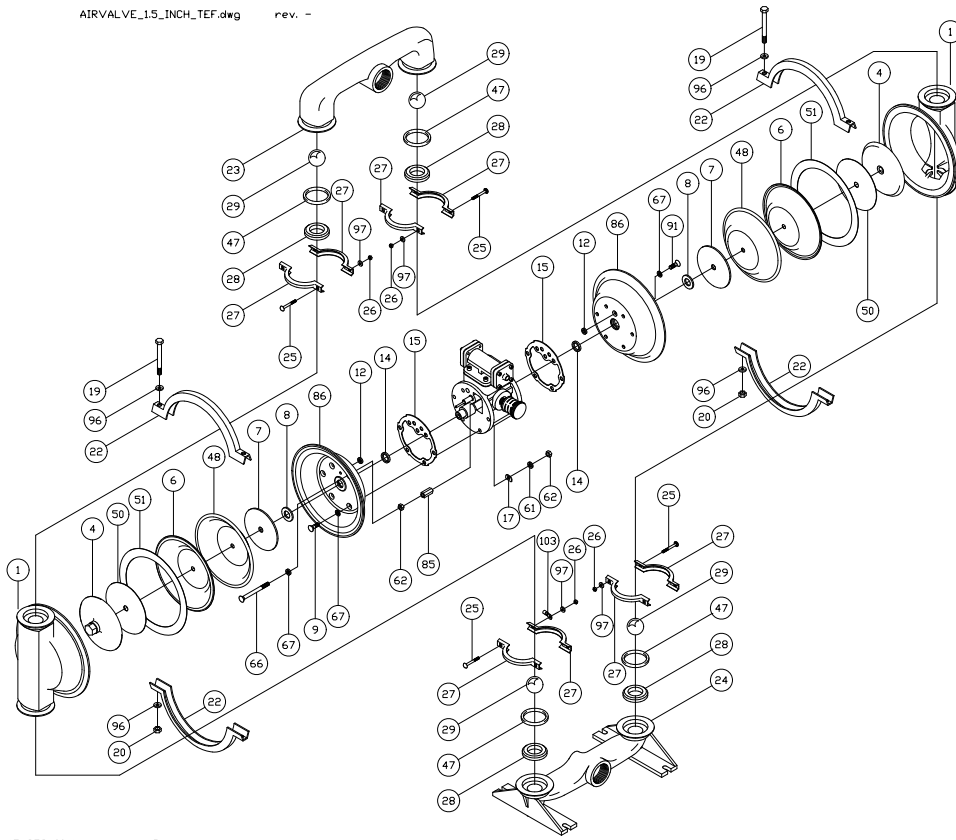

47-379-00.dwg rev. D

Price ° Pump Co.

2203 Smeed Pkwy* Caldwell, ID 83605 * (208) 406-6871* Fax (208) 402-6856