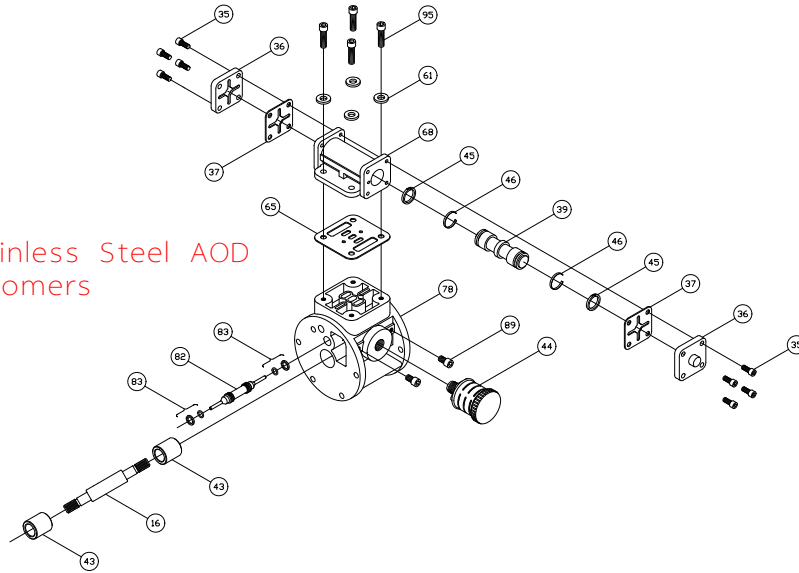

PRICE PUMP CO.

1.5AOD-SSStef.dwg rev. D

1-1/2" Stainless Steel AOD
Teflon Elastomers

AIRVALVE_1.5_INCH_TEF.dwg rev. -