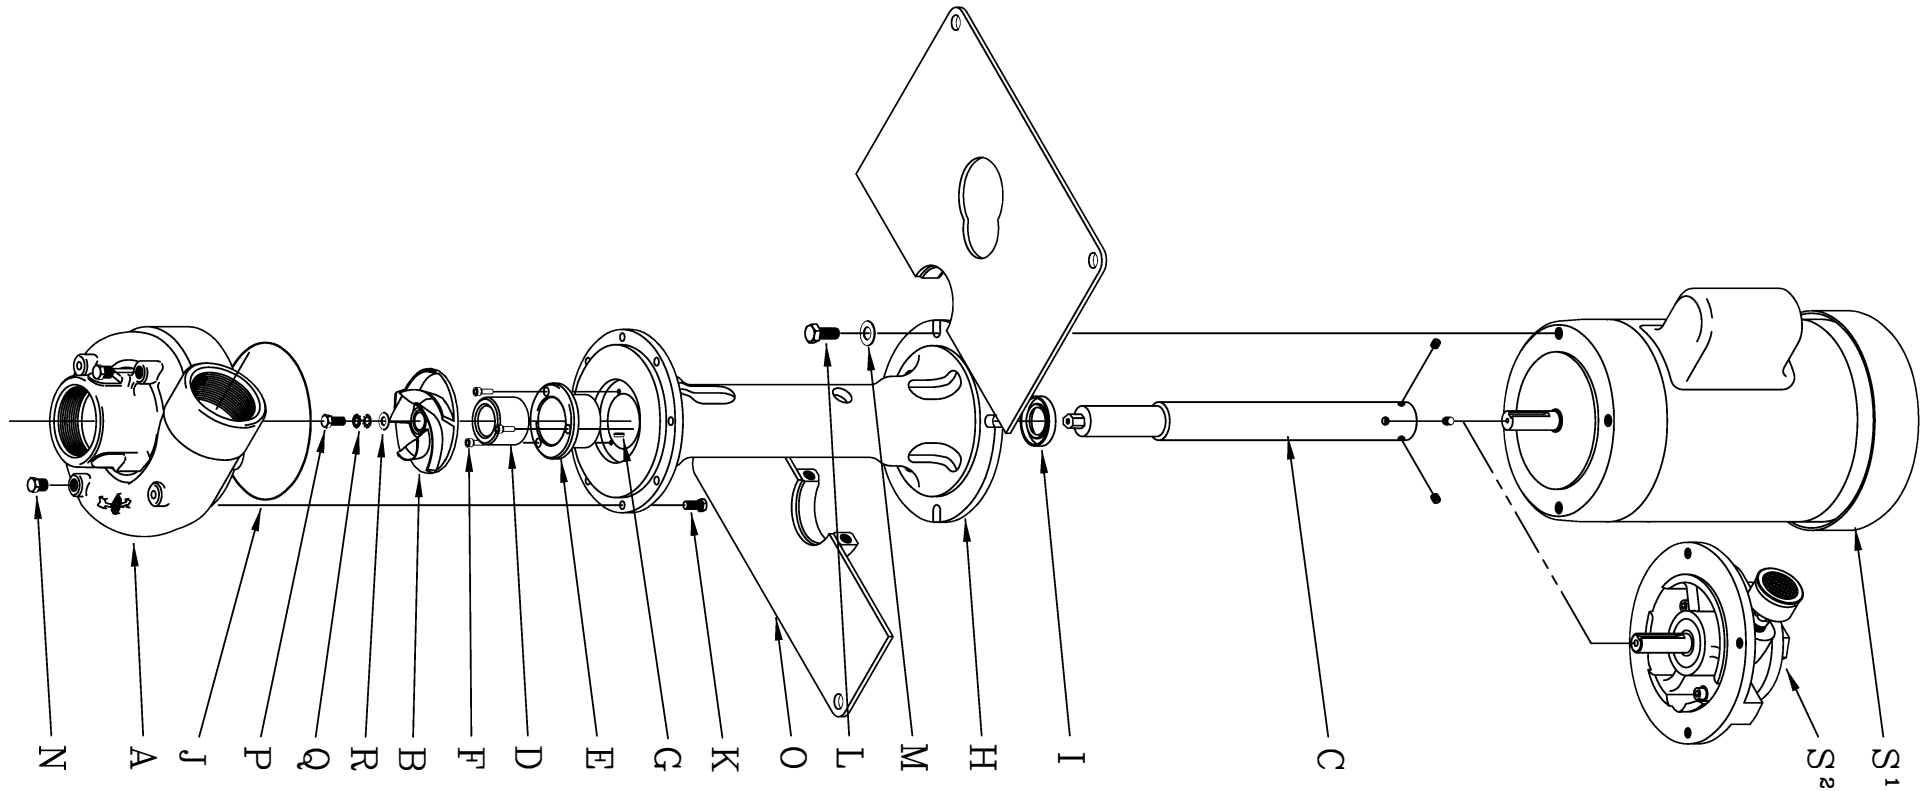

PRICE® PUMP CO.

RC200/300 VERTICAL

Price® Pump Co.

2203 Smeed Parkway * Caldwell, ID 83605 * (208) 402-6871 * Fax (208) 402-6856